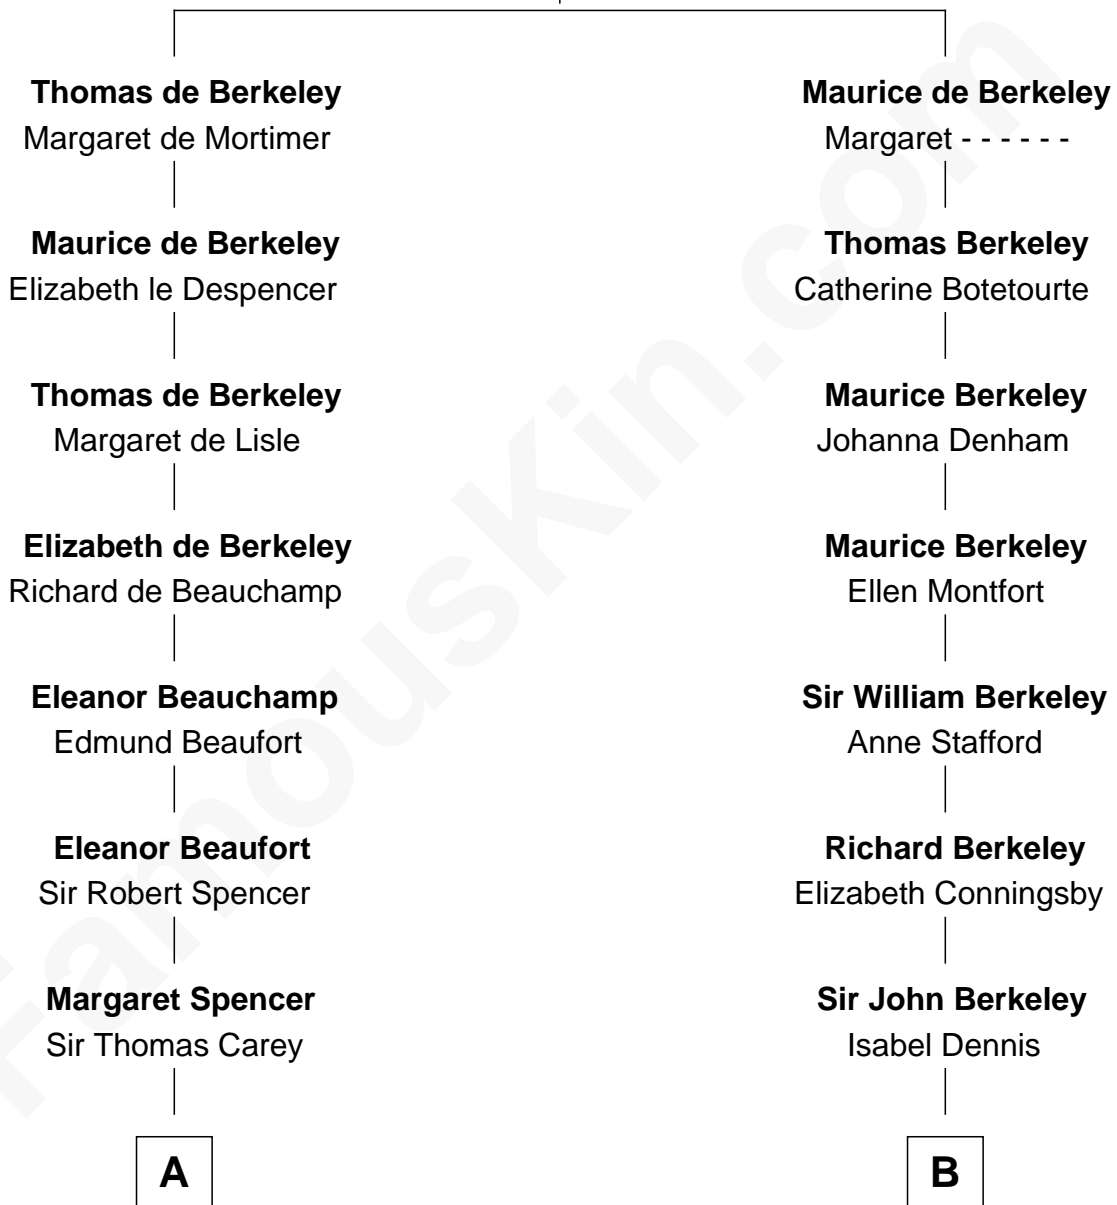

FamousKin.com

Relationship Chart of

Edith (Bolling) Wilson

First Lady of President Woodrow Wilson

18th cousin 1 time removed of

General Douglas MacArthur

U.S. Army - World War II

Sir Maurice de Berkeley

Eve la Zouche

C

Archibald Bolling
Anne E. Wigginton

William Holcombe Bolling
Sarah Spiers White

Edith (Bolling) Wilson
First Lady of Woodrow Wilson

D

Gen. Arthur MacArthur
Mary Pinckney Hardy

General Douglas MacArthur
U.S. Army - World War II