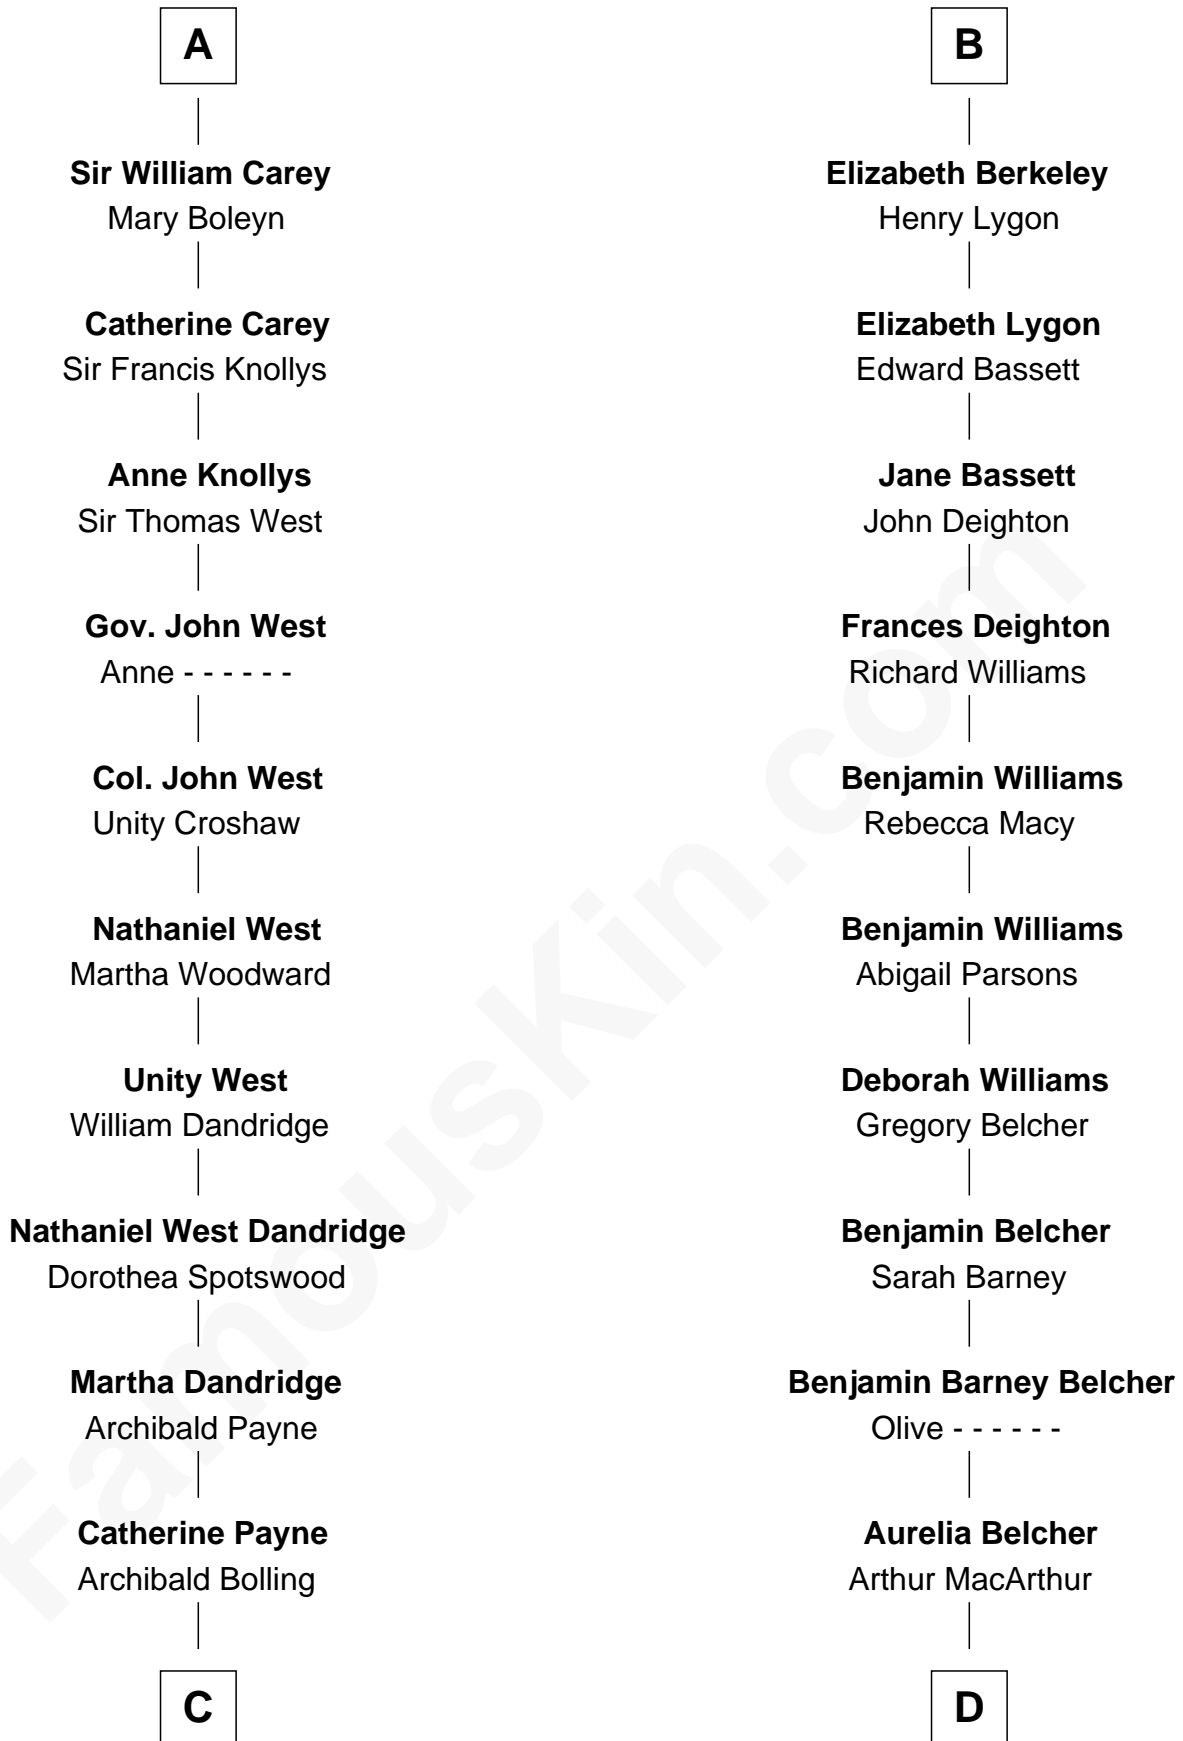

FamousKin.com

Relationship Chart of

Edith (Bolling) Wilson

First Lady of President Woodrow Wilson

18th cousin 1 time removed of

General Douglas MacArthur

U.S. Army - World War II

Sir Maurice de Berkeley

Eve la Zouche

C

Archibald Bolling
Anne E. Wigginton

William Holcombe Bolling
Sarah Spiers White

Edith (Bolling) Wilson
First Lady of Woodrow Wilson

D

Gen. Arthur MacArthur
Mary Pinckney Hardy

General Douglas MacArthur
U.S. Army - World War II