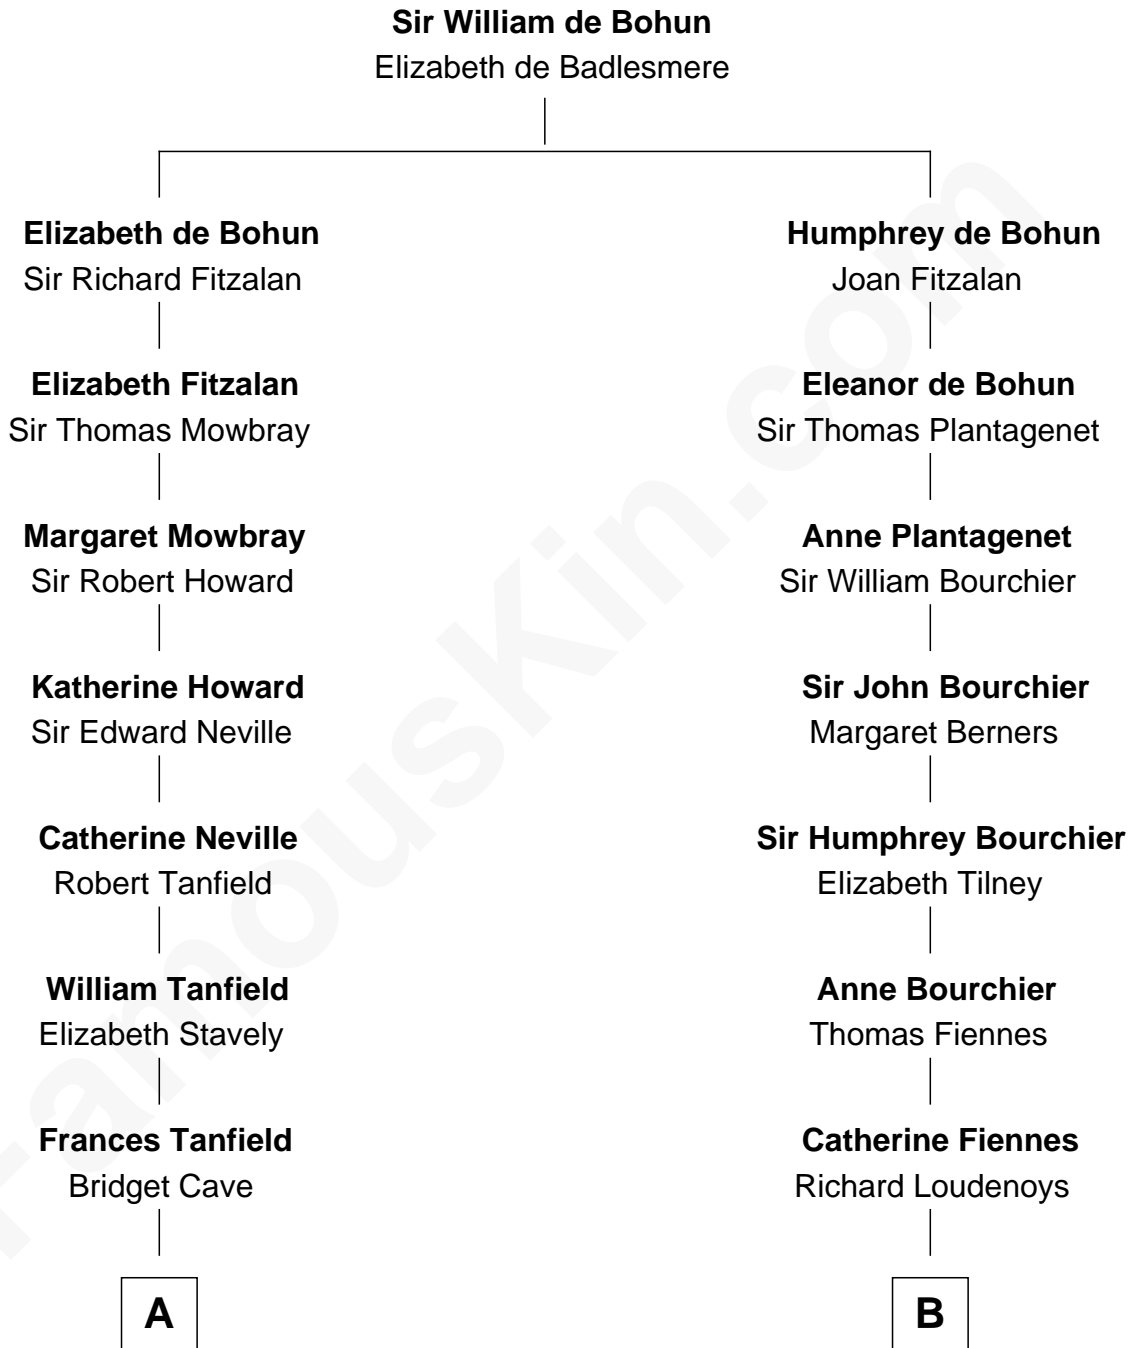

FamousKin.com

Relationship Chart of

Edith (Bolling) Wilson

First Lady of President Woodrow Wilson

18th cousin 1 time removed of

Frank Lloyd Wright
American Architect

C

William Holcombe Bolling

Sarah Spiers White

Edith (Bolling) Wilson

First Lady of Woodrow Wilson

D

Rev. David Wright

Abigail Goddard

William Carey Wright

Anna Lloyd Jones