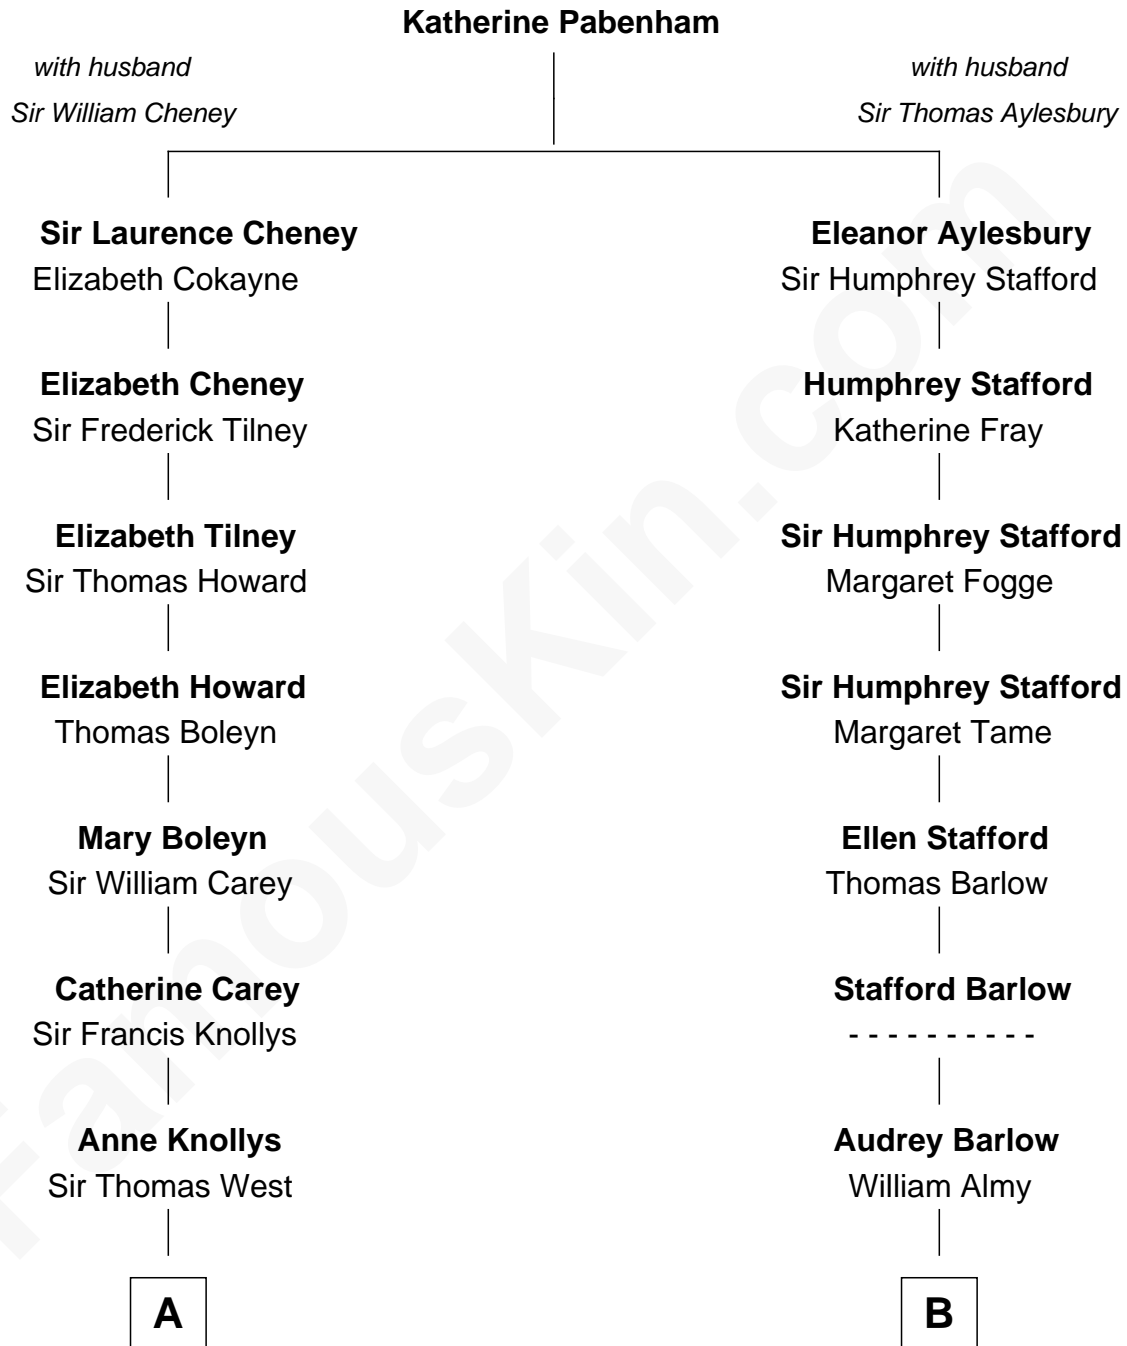

FamousKin.com

Relationship Chart of

Edith (Bolling) Wilson

First Lady of President Woodrow Wilson

16th cousin 1 time removed of

Kyra Sedgwick

TV and Movie Actress

Kyra Sedgwick photo by [Angela George](#) (CC BY-SA 3.0)