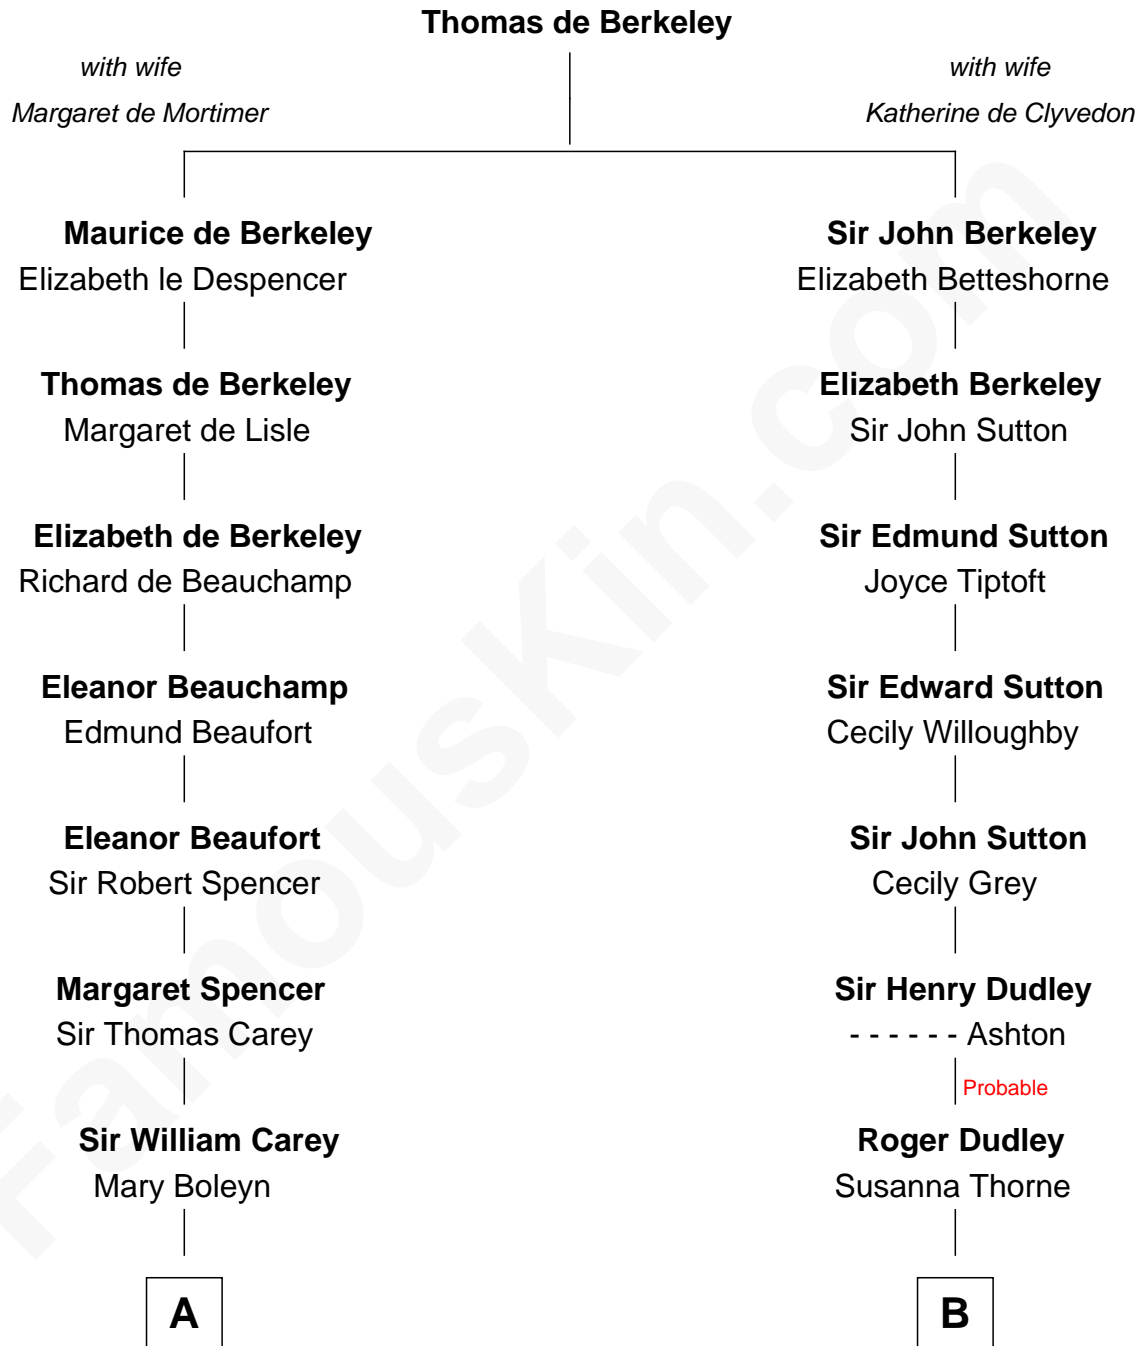

## Relationship Chart of

### Edith (Bolling) Wilson

*First Lady of President Woodrow Wilson*

18th cousin 1 time removed of

**Kyra Sedgwick**

*TV and Movie Actress*

**C**

**William Holcombe Bolling**

Sarah Spiers White