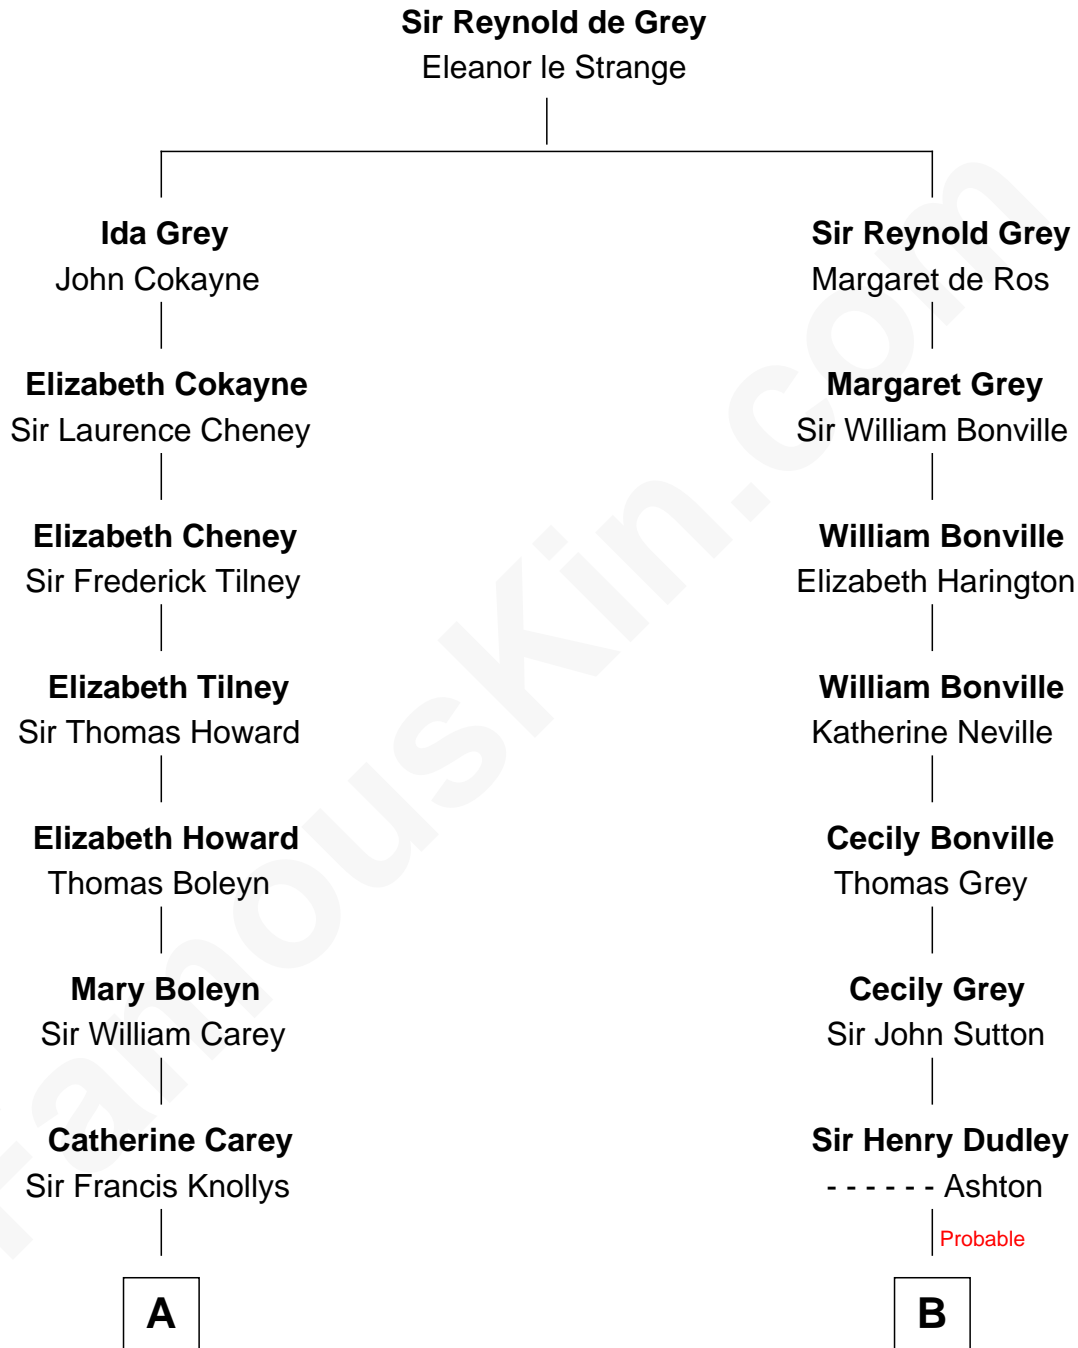

FamousKin.com

Relationship Chart of

Edith (Bolling) Wilson

First Lady of President Woodrow Wilson

17th cousin 3 times removed of

Kyra Sedgwick

TV and Movie Actress

C

—
Sarah May Minturn
Henry Dwight Sedgwick

—
Robert Minturn Sedgwick
Helen Peabody

—
Henry Dwight Sedgwick
Patricia Ann Rosenwald

—
Kyra Sedgwick
TV and Movie Actress