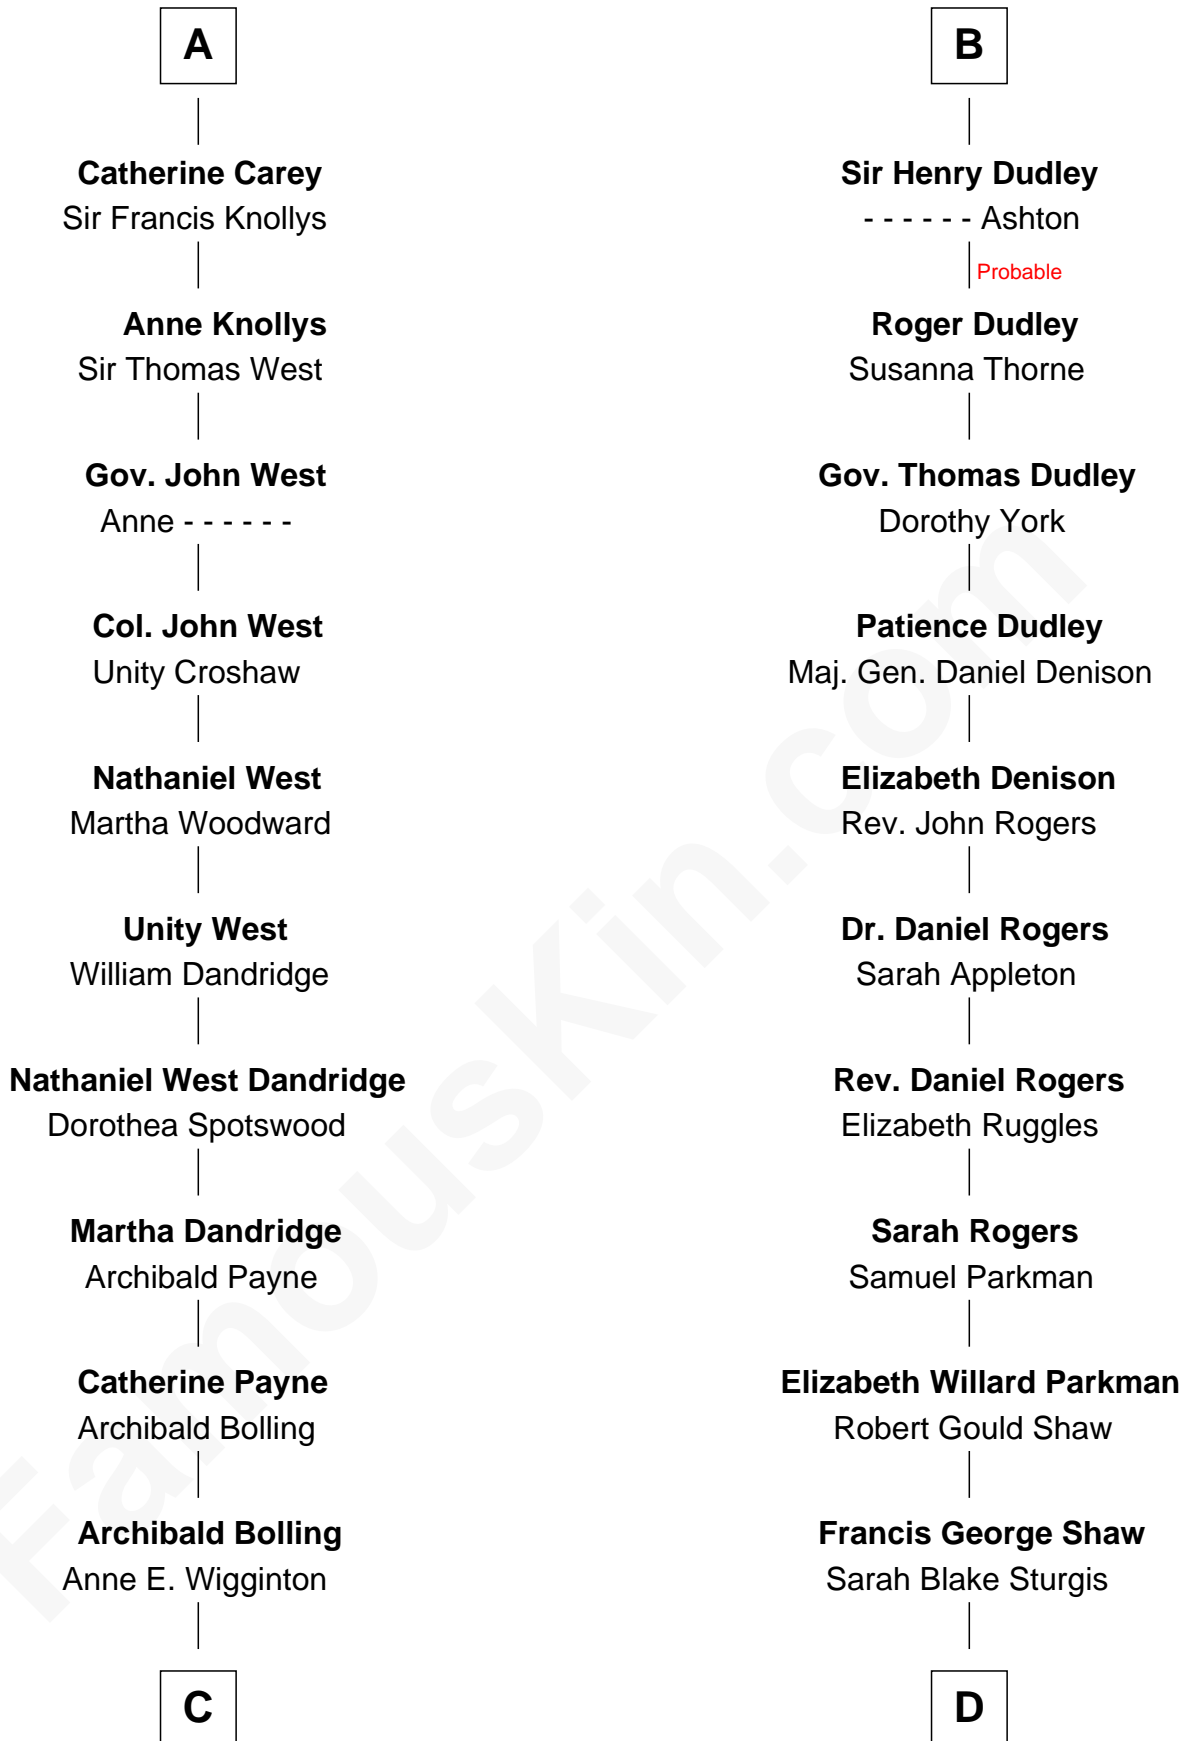

FamousKin.com

Relationship Chart of

Edith (Bolling) Wilson

First Lady of President Woodrow Wilson

18th cousin 3 times removed of

Kyra Sedgwick

TV and Movie Actress

Sir William de Ros
Margery de Badlesmere

C

William Holcombe Bolling

Sarah Spiers White

Edith (Bolling) Wilson

First Lady of Woodrow Wilson

D

Susanna Shaw

Robert Bowne Minturn