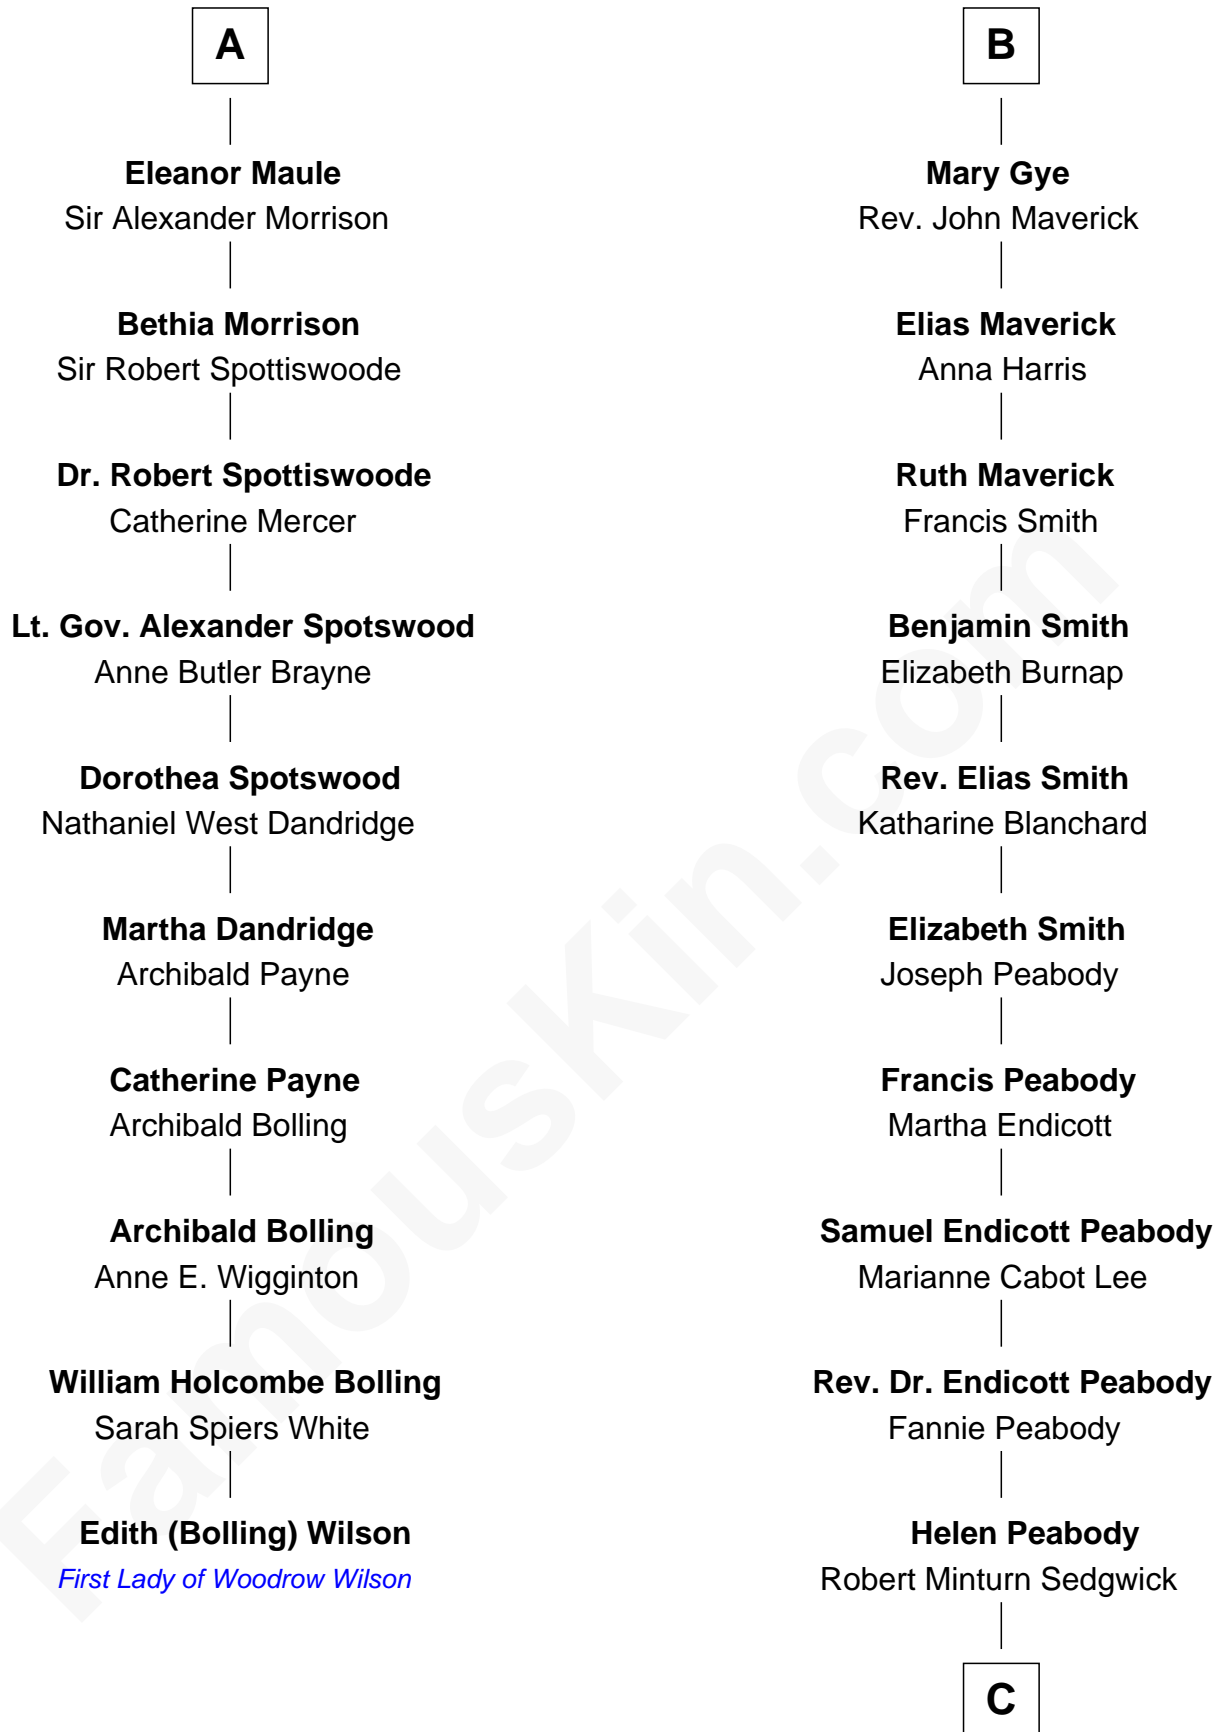

FamousKin.com

Relationship Chart of

Edith (Bolling) Wilson

First Lady of President Woodrow Wilson

16th cousin 2 times removed of

Kyra Sedgwick

TV and Movie Actress

C

Henry Dwight Sedgwick

Patricia Ann Rosenwald

Kyra Sedgwick

TV and Movie Actress

FamousKin.com