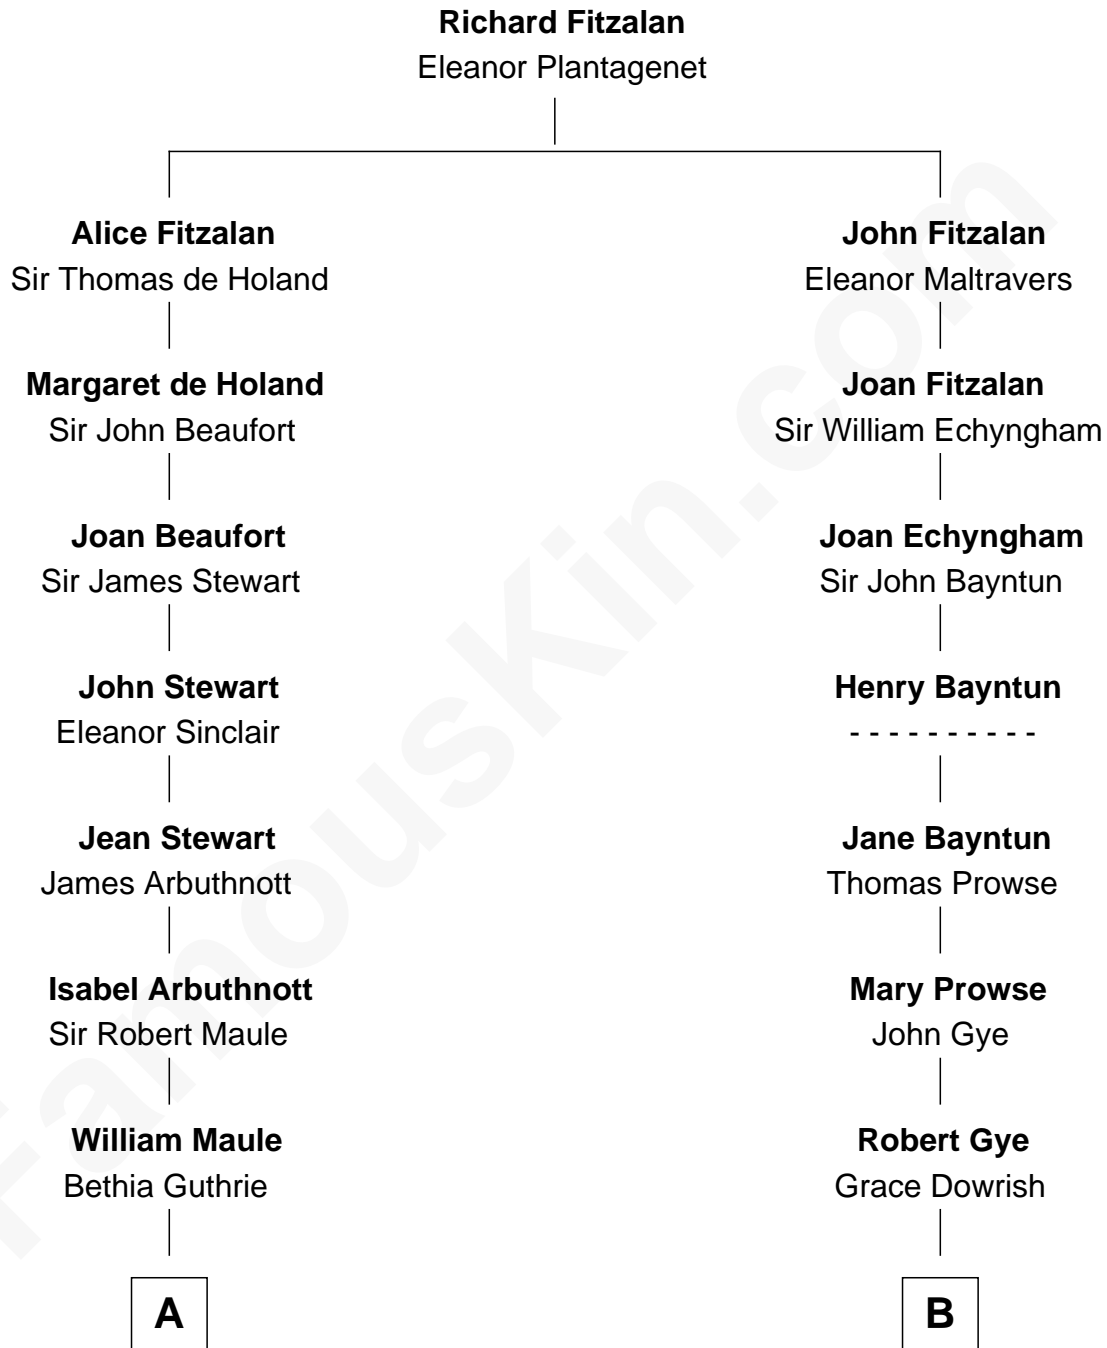

FamousKin.com

Relationship Chart of

Edith (Bolling) Wilson

First Lady of President Woodrow Wilson

16th cousin 2 times removed of

Kyra Sedgwick

TV and Movie Actress

C

Henry Dwight Sedgwick

Patricia Ann Rosenwald

Kyra Sedgwick

TV and Movie Actress

FamousKin.com