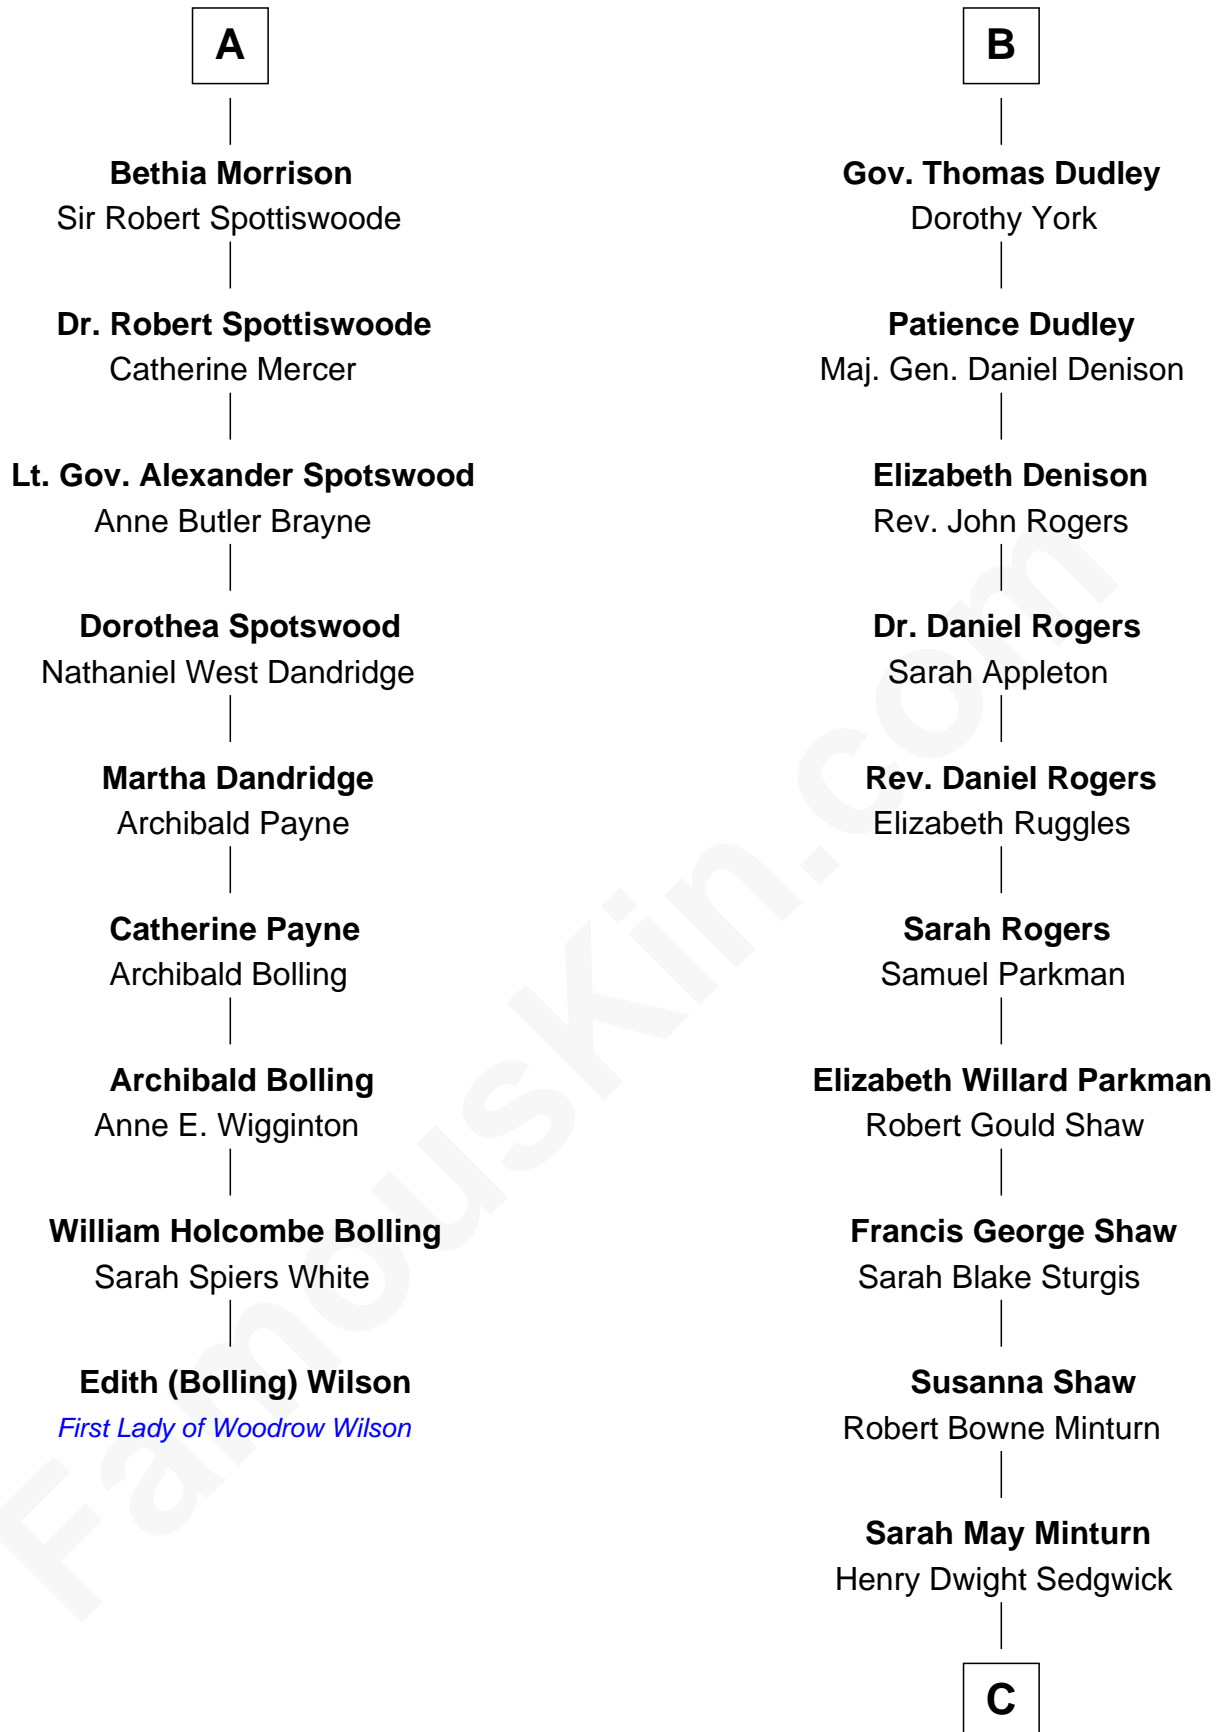

FamousKin.com

Relationship Chart of

Edith (Bolling) Wilson

First Lady of President Woodrow Wilson

15th cousin 4 times removed of

Kyra Sedgwick

TV and Movie Actress

Sir Thomas de Holand

Alice Fitzalan

C

Robert Minturn Sedgwick

Helen Peabody

Henry Dwight Sedgwick

Patricia Ann Rosenwald

Kyra Sedgwick

TV and Movie Actress