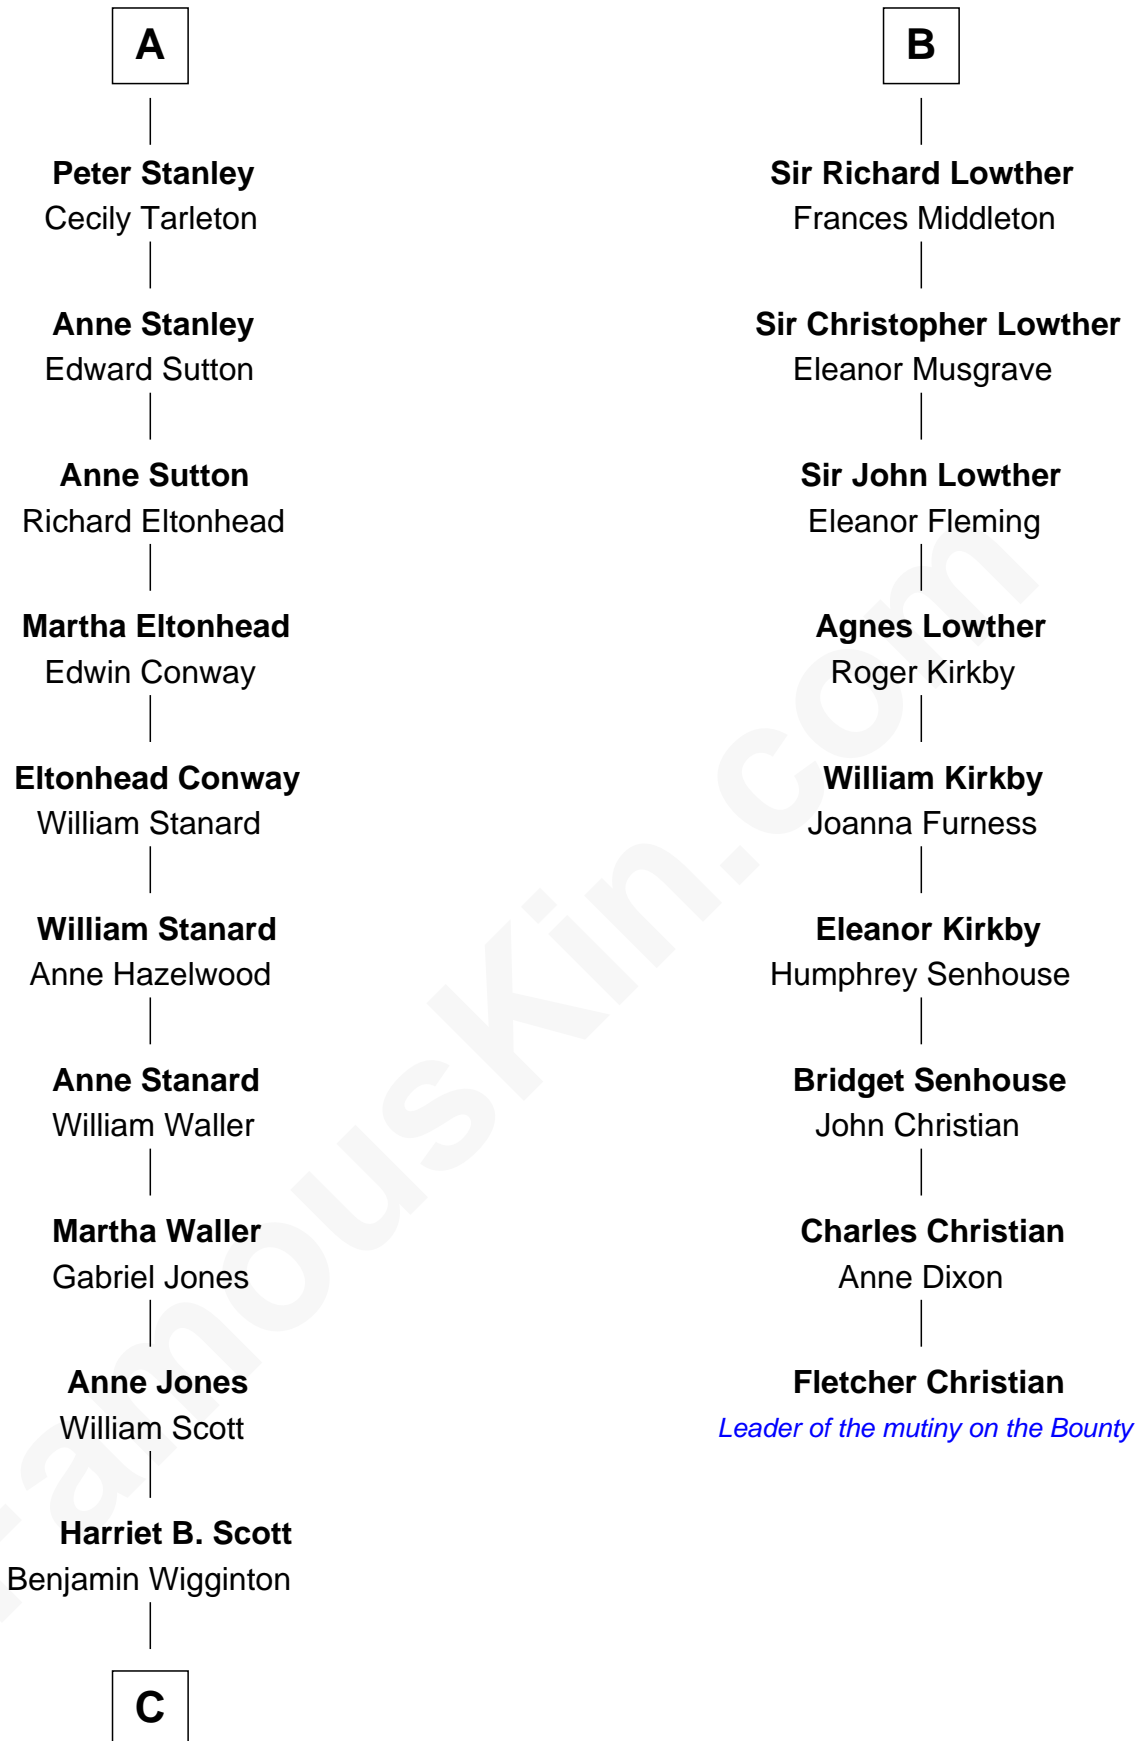

FamousKin.com

Relationship Chart of

Edith (Bolling) Wilson

First Lady of President Woodrow Wilson

15th cousin 4 times removed of

Fletcher Christian

Leader of the mutiny on the Bounty

THE "BOUNTY" AT OAHOO

C

—
Anne E. Wigginton

Archibald Bolling

—
William Holcombe Bolling

Sarah Spiers White

—
Edith (Bolling) Wilson

First Lady of Woodrow Wilson

FamousKin.com