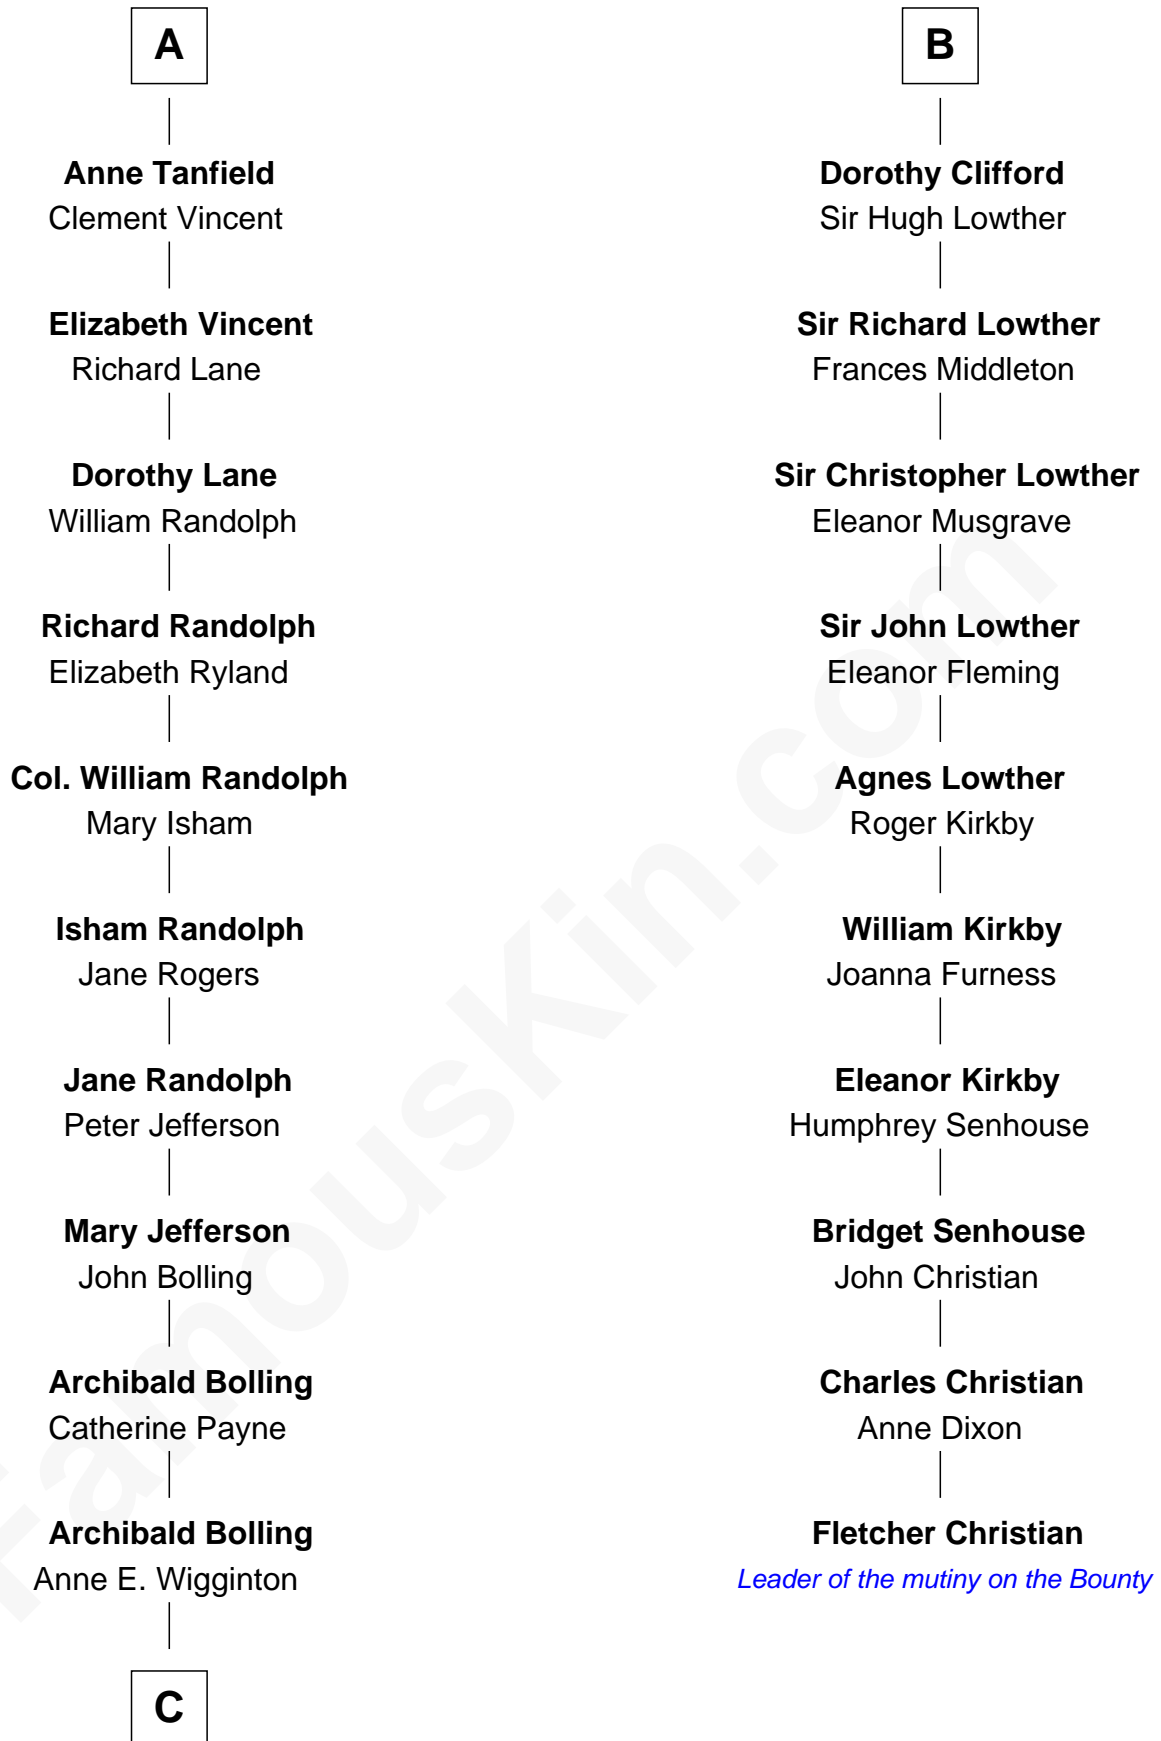

## Relationship Chart of

### Edith (Bolling) Wilson

*First Lady of President Woodrow Wilson*

16th cousin 2 times removed of

### Fletcher Christian

*Leader of the mutiny on the Bounty*

C

William Holcombe Bolling

Sarah Spiers White

Edith (Bolling) Wilson

*First Lady of Woodrow Wilson*

FamousKin.com