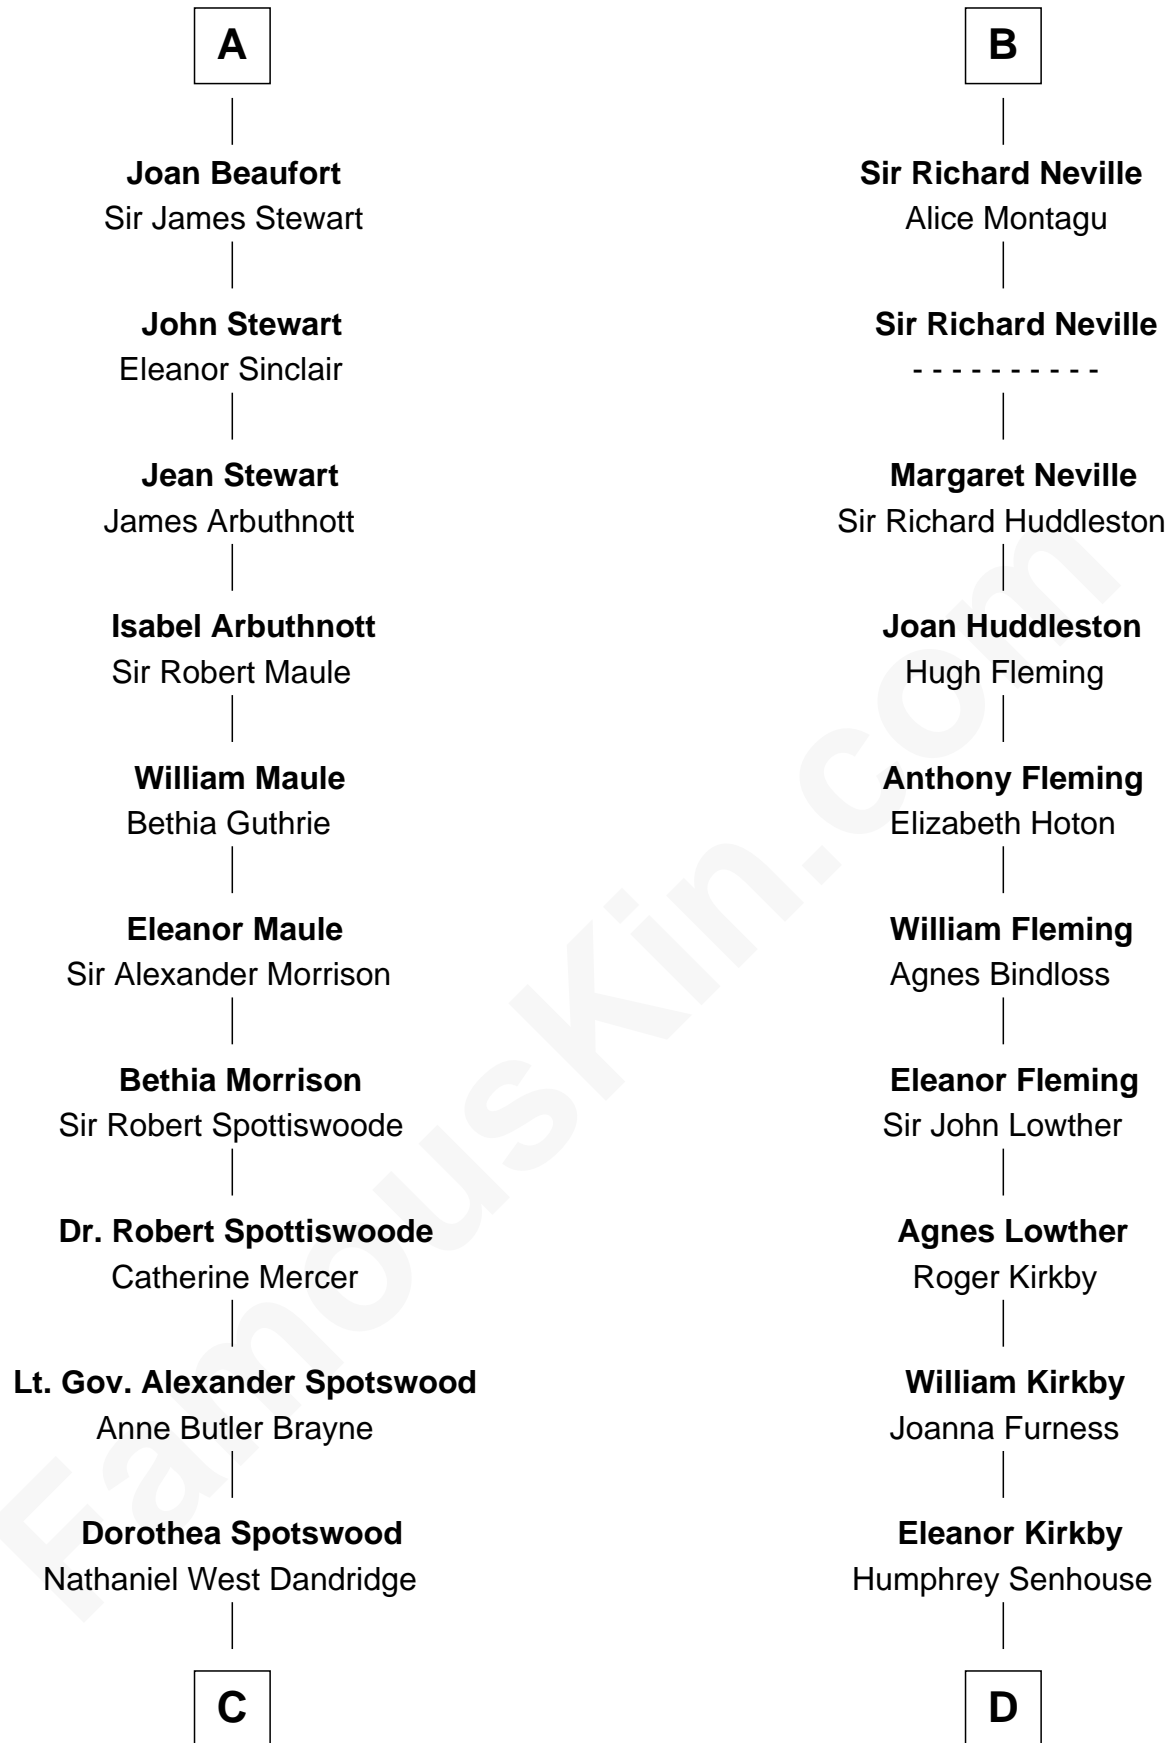

## Relationship Chart of

### Edith (Bolling) Wilson

*First Lady of President Woodrow Wilson*

19th cousin 2 times removed of

### Fletcher Christian

*Leader of the mutiny on the Bounty*

## Andrew II, King of Hungary

**C**

**Martha Dandridge**

Archibald Payne

**Catherine Payne**

Archibald Bolling

**Archibald Bolling**

Anne E. Wigginton