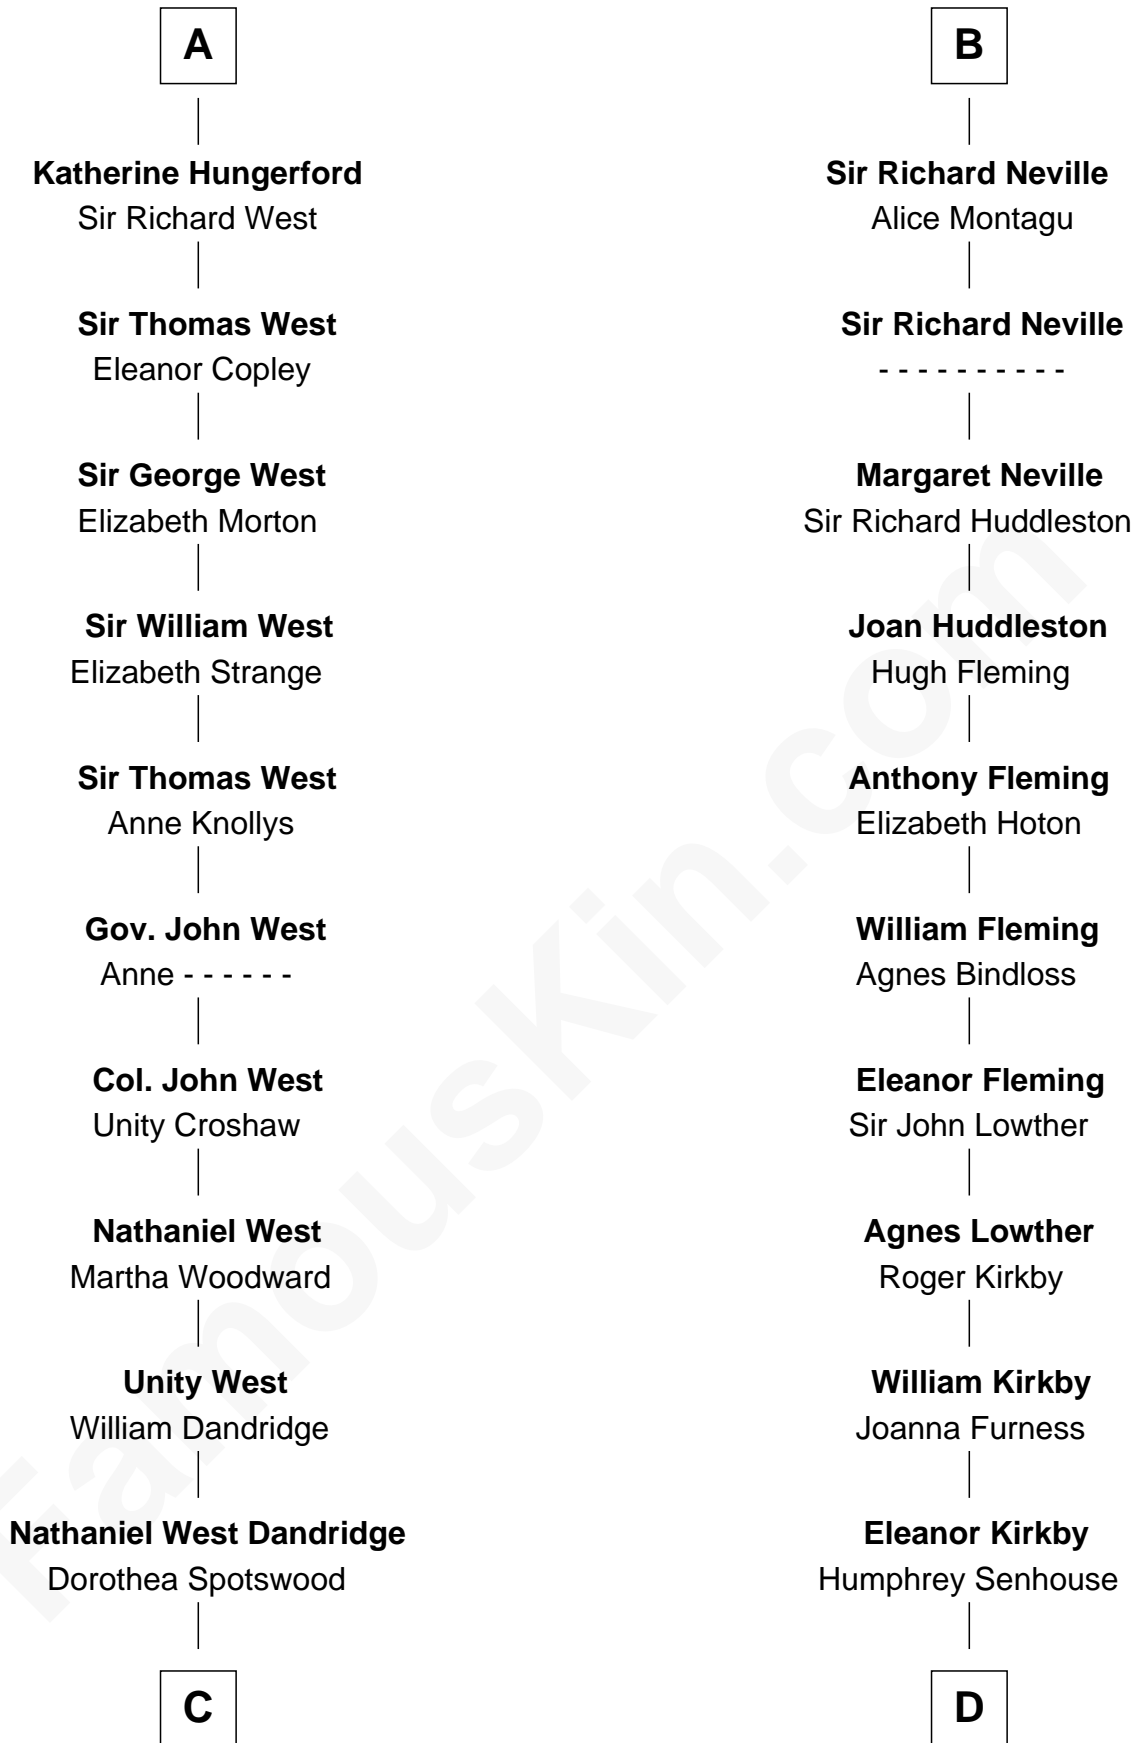

FamousKin.com

Relationship Chart of

Edith (Bolling) Wilson

First Lady of President Woodrow Wilson

19th cousin 2 times removed of

Fletcher Christian

Leader of the mutiny on the Bounty

C

Martha Dandridge

Archibald Payne

Catherine Payne

Archibald Bolling

Archibald Bolling

Anne E. Wigginton

William Holcombe Bolling

Sarah Spiers White

Leader of the mutiny on the Bounty

FamousKin.com