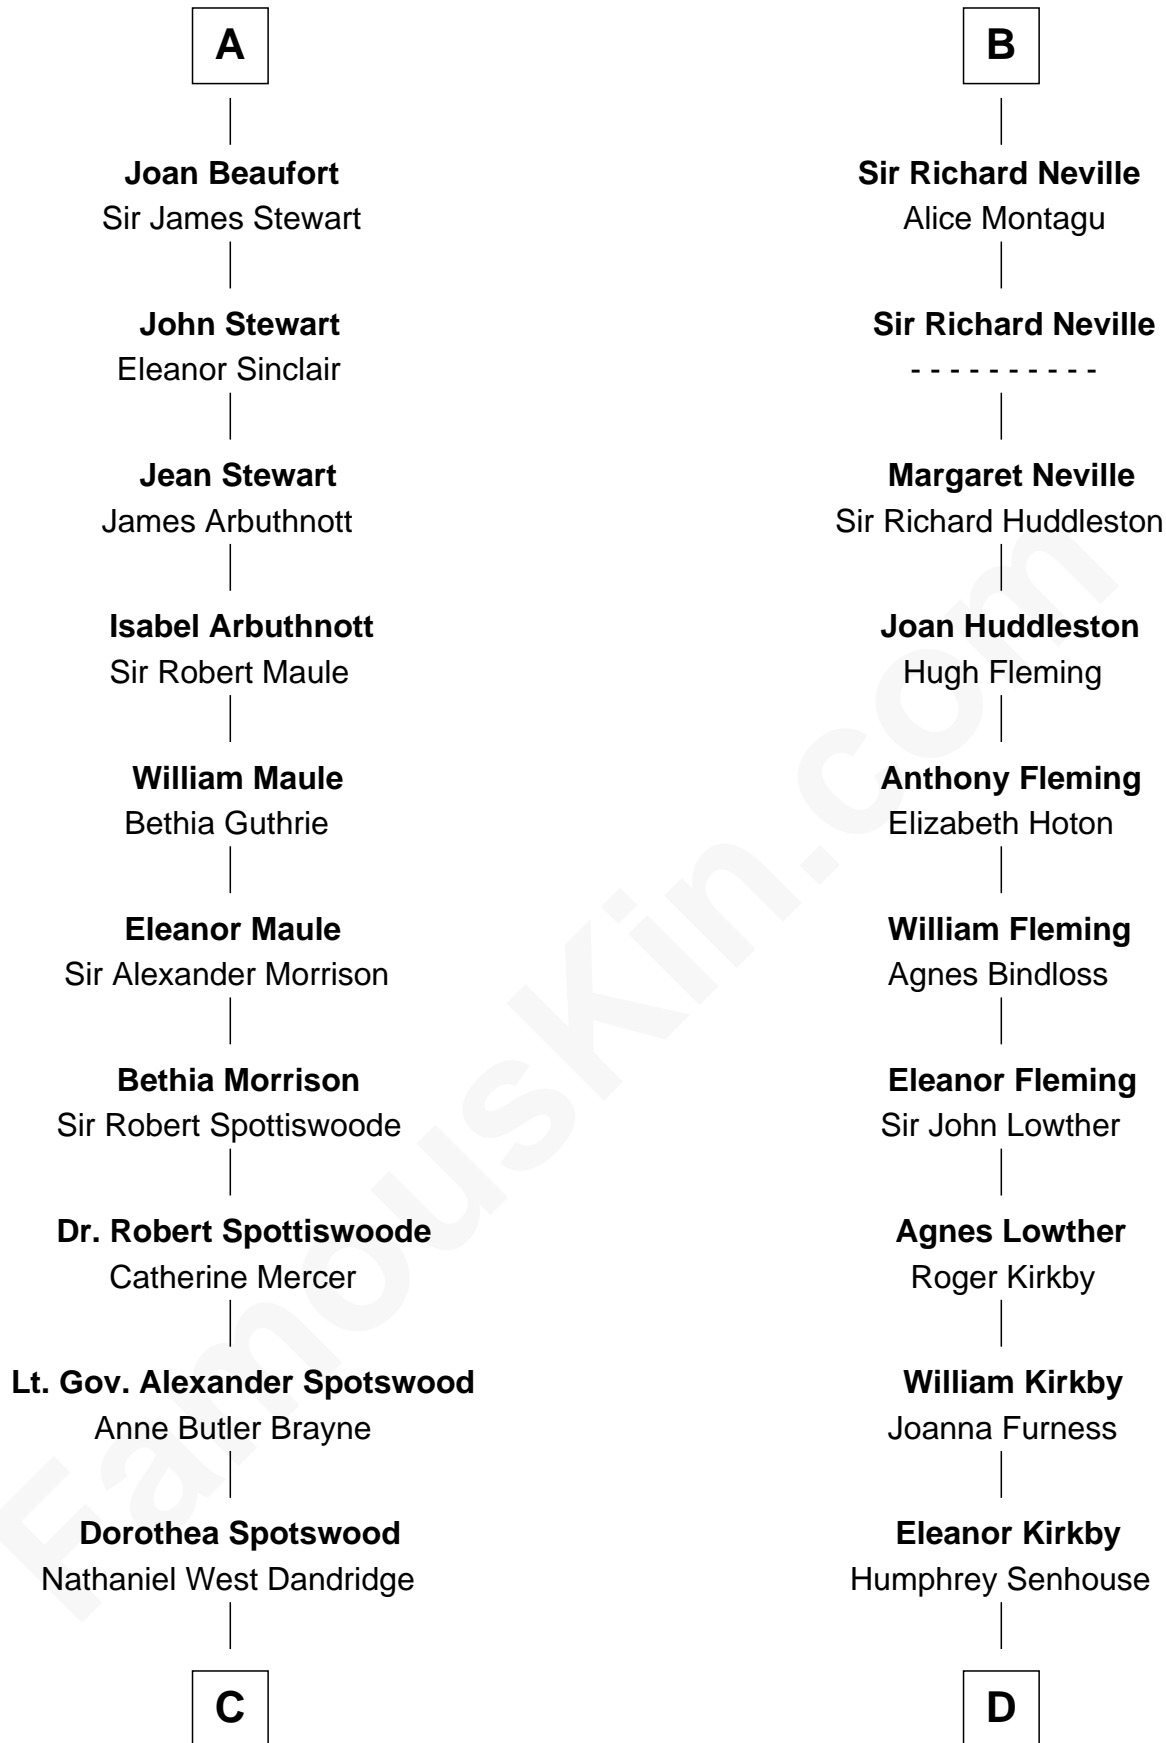

## Relationship Chart of

### Edith (Bolling) Wilson

*First Lady of President Woodrow Wilson*

19th cousin 2 times removed of

### Fletcher Christian

*Leader of the mutiny on the Bounty*

**Pedro II, King of Aragon**  
Maria of Montpellier

**C**

**Martha Dandridge**

Archibald Payne

**Catherine Payne**

Archibald Bolling