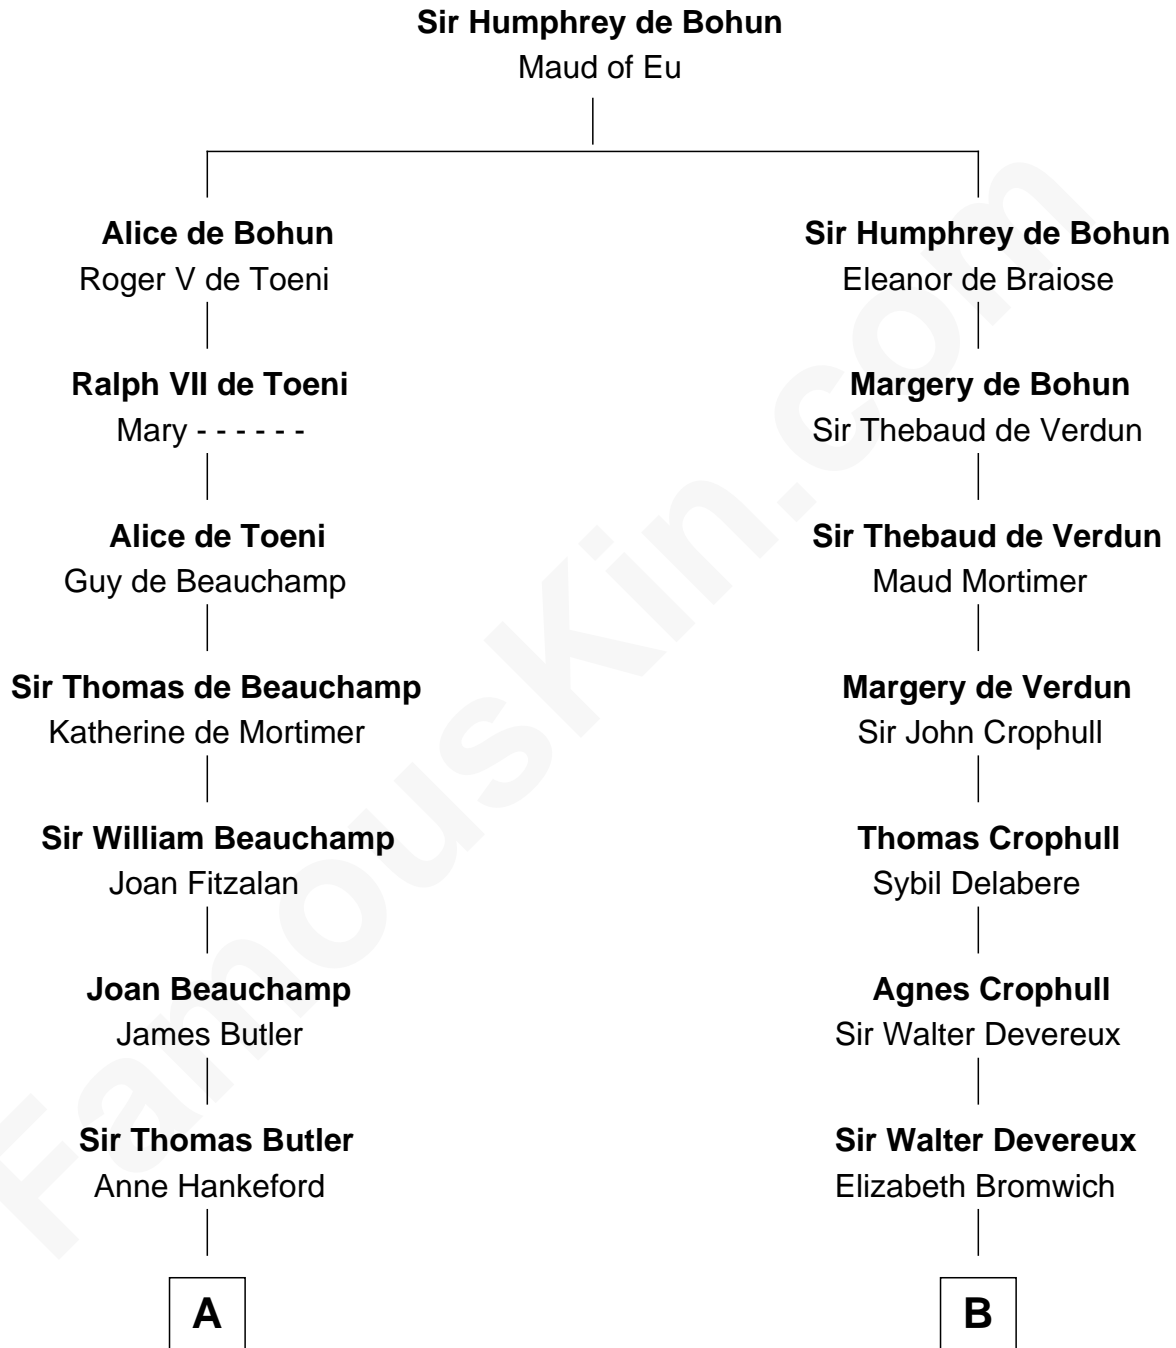

FamousKin.com

Relationship Chart of

Edith (Bolling) Wilson

First Lady of President Woodrow Wilson

18th cousin 3 times removed of

Button Gwinnett

Signer of the Declaration of Independence

C

Martha Dandridge

Archibald Payne

Catherine Payne

Archibald Bolling

Archibald Bolling

Anne E. Wigginton

William Holcombe Bolling

Sarah Spiers White