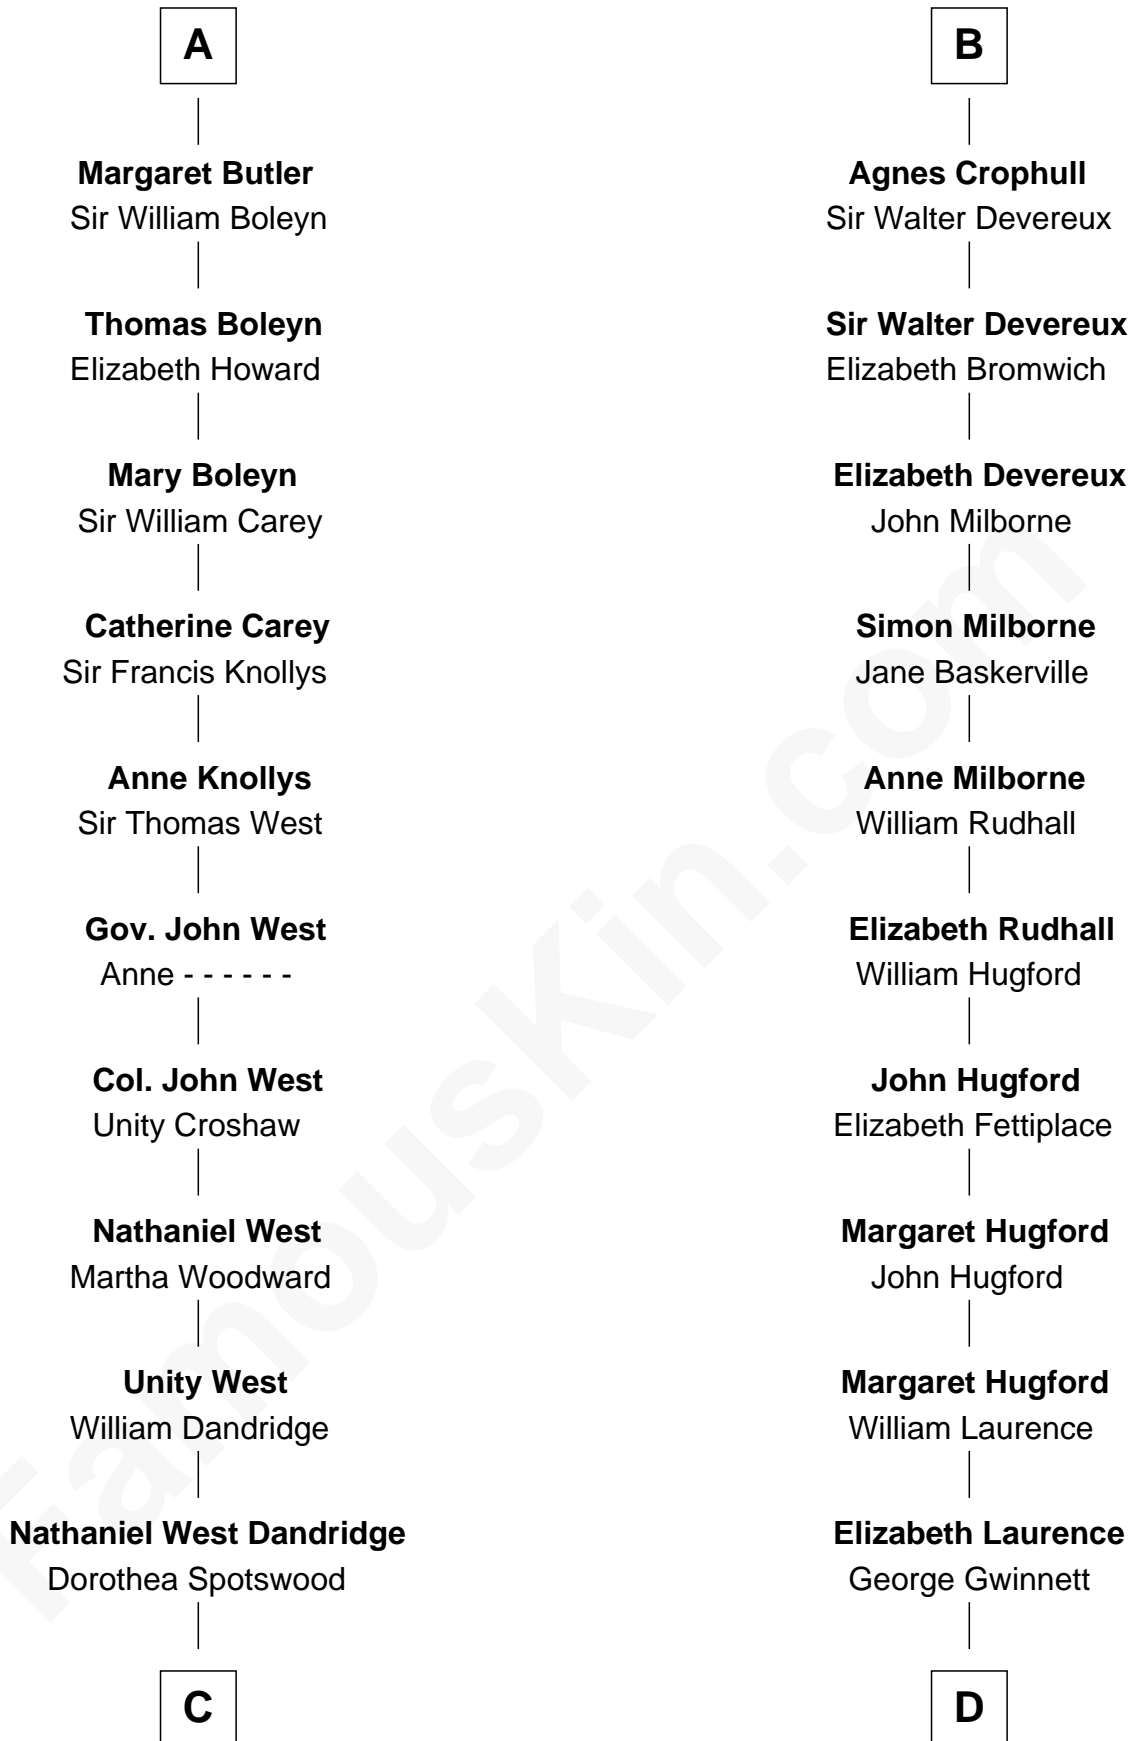

FamousKin.com

Relationship Chart of

Edith (Bolling) Wilson

First Lady of President Woodrow Wilson

20th cousin 1 time removed of

Button Gwinnett

Signer of the Declaration of Independence

C

Martha Dandridge

Archibald Payne

Catherine Payne

Archibald Bolling

Archibald Bolling

Anne E. Wigginton

William Holcombe Bolling

Sarah Spiers White