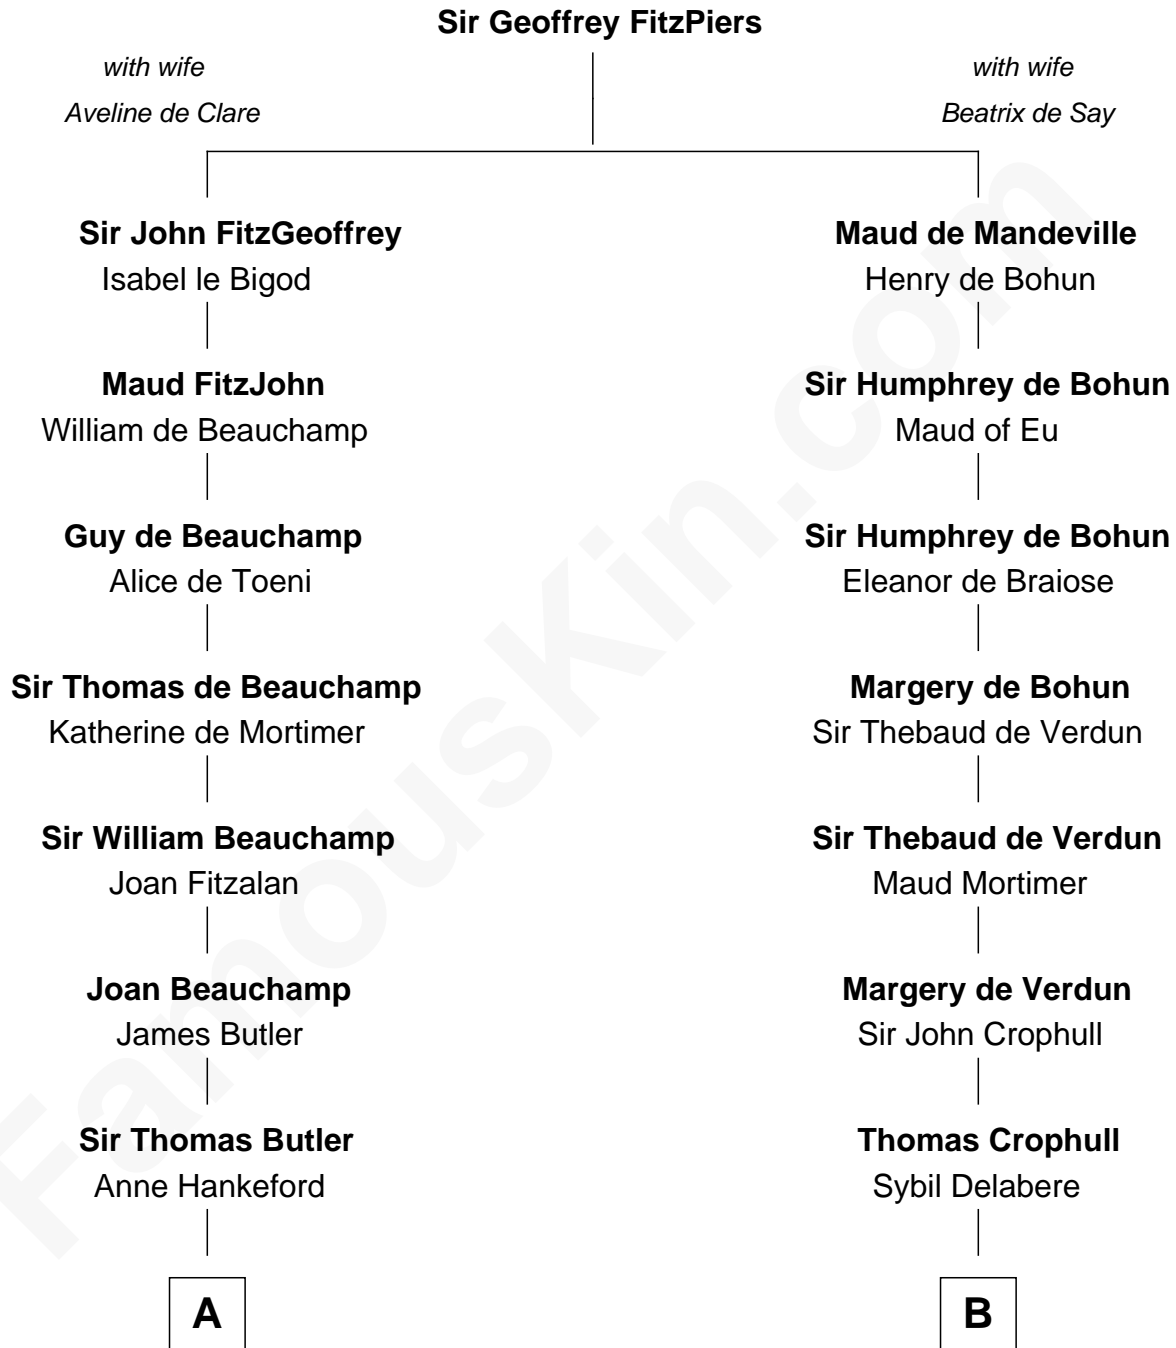

FamousKin.com

Relationship Chart of

Edith (Bolling) Wilson

First Lady of President Woodrow Wilson

20th cousin 1 time removed of

Button Gwinnett

Signer of the Declaration of Independence

C

Martha Dandridge

Archibald Payne

Catherine Payne

Archibald Bolling

Archibald Bolling

Anne E. Wigginton

William Holcombe Bolling

Sarah Spiers White