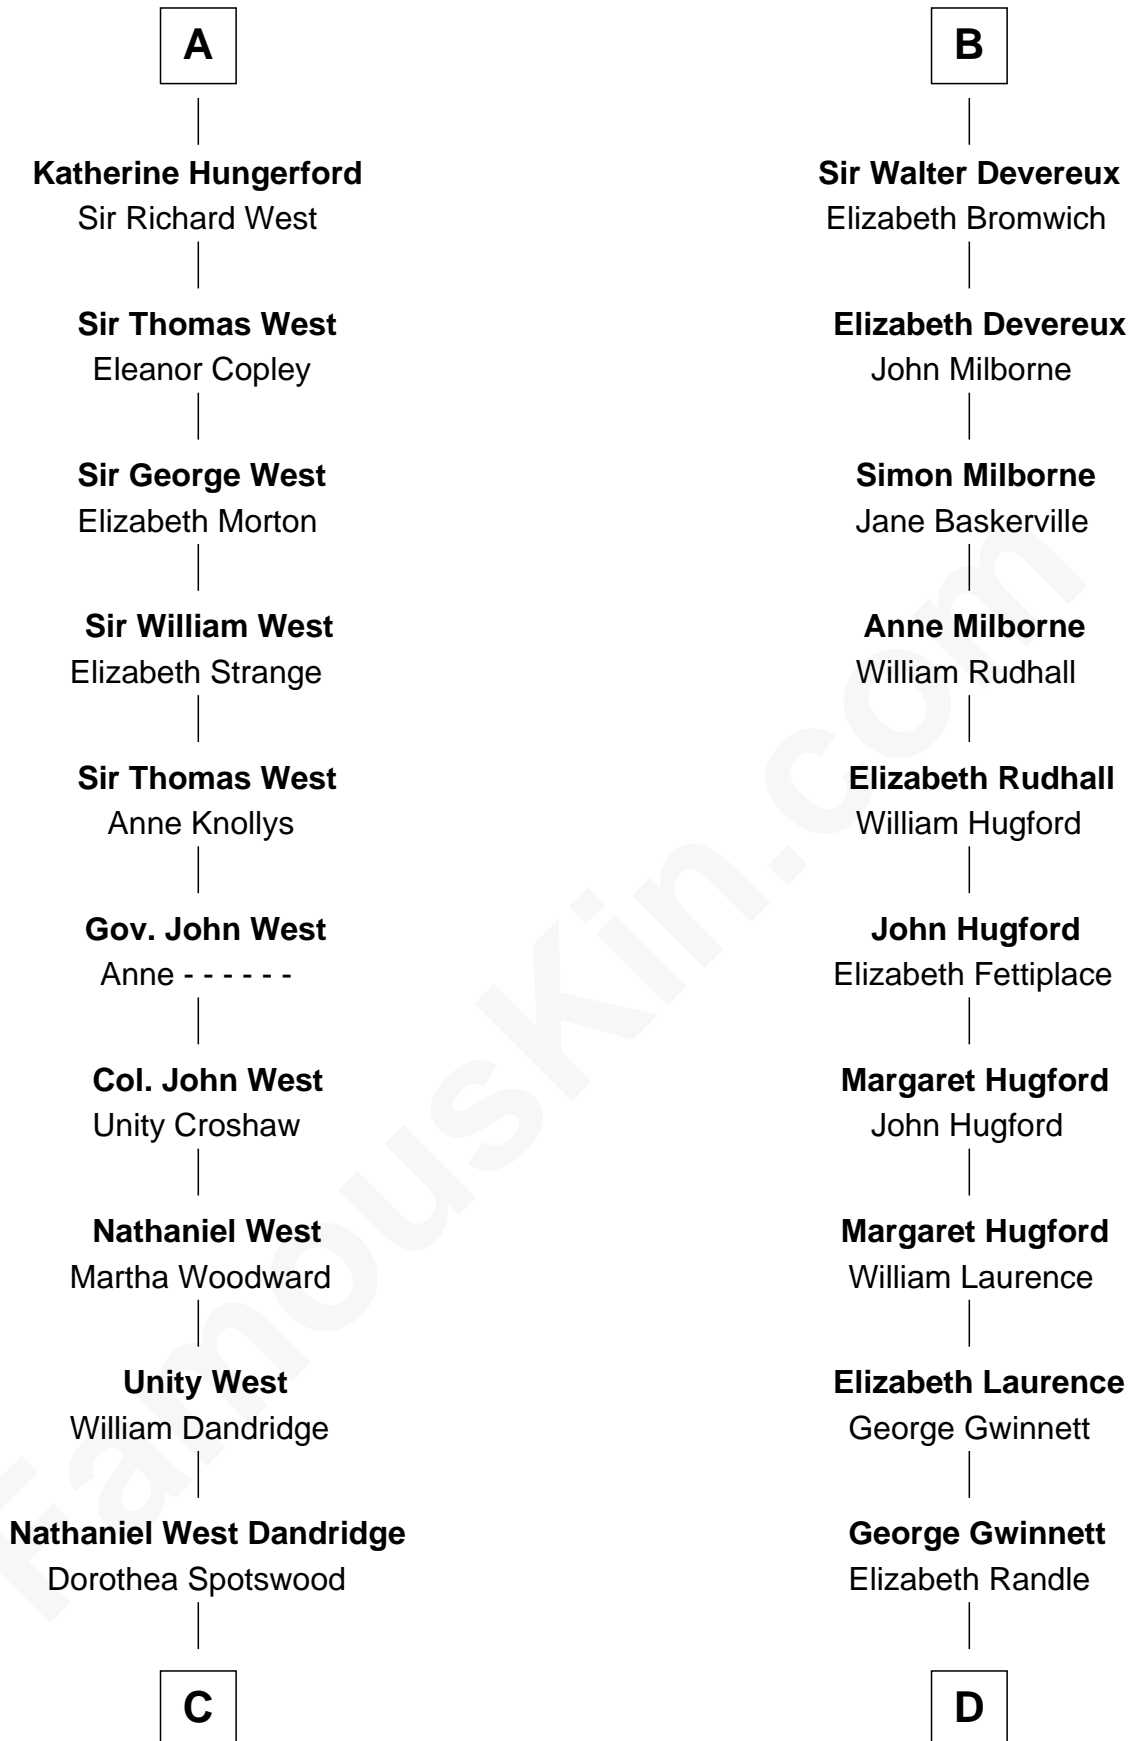

## Relationship Chart of

### Edith (Bolling) Wilson

*First Lady of President Woodrow Wilson*

19th cousin 2 times removed of

**Button Gwinnett**

*Signer of the Declaration of Independence*

**C**

**Martha Dandridge**

Archibald Payne

**Catherine Payne**

Archibald Bolling

**Archibald Bolling**

Anne E. Wigginton

**William Holcombe Bolling**

Sarah Spiers White

**Edith (Bolling) Wilson**

*First Lady of Woodrow Wilson*