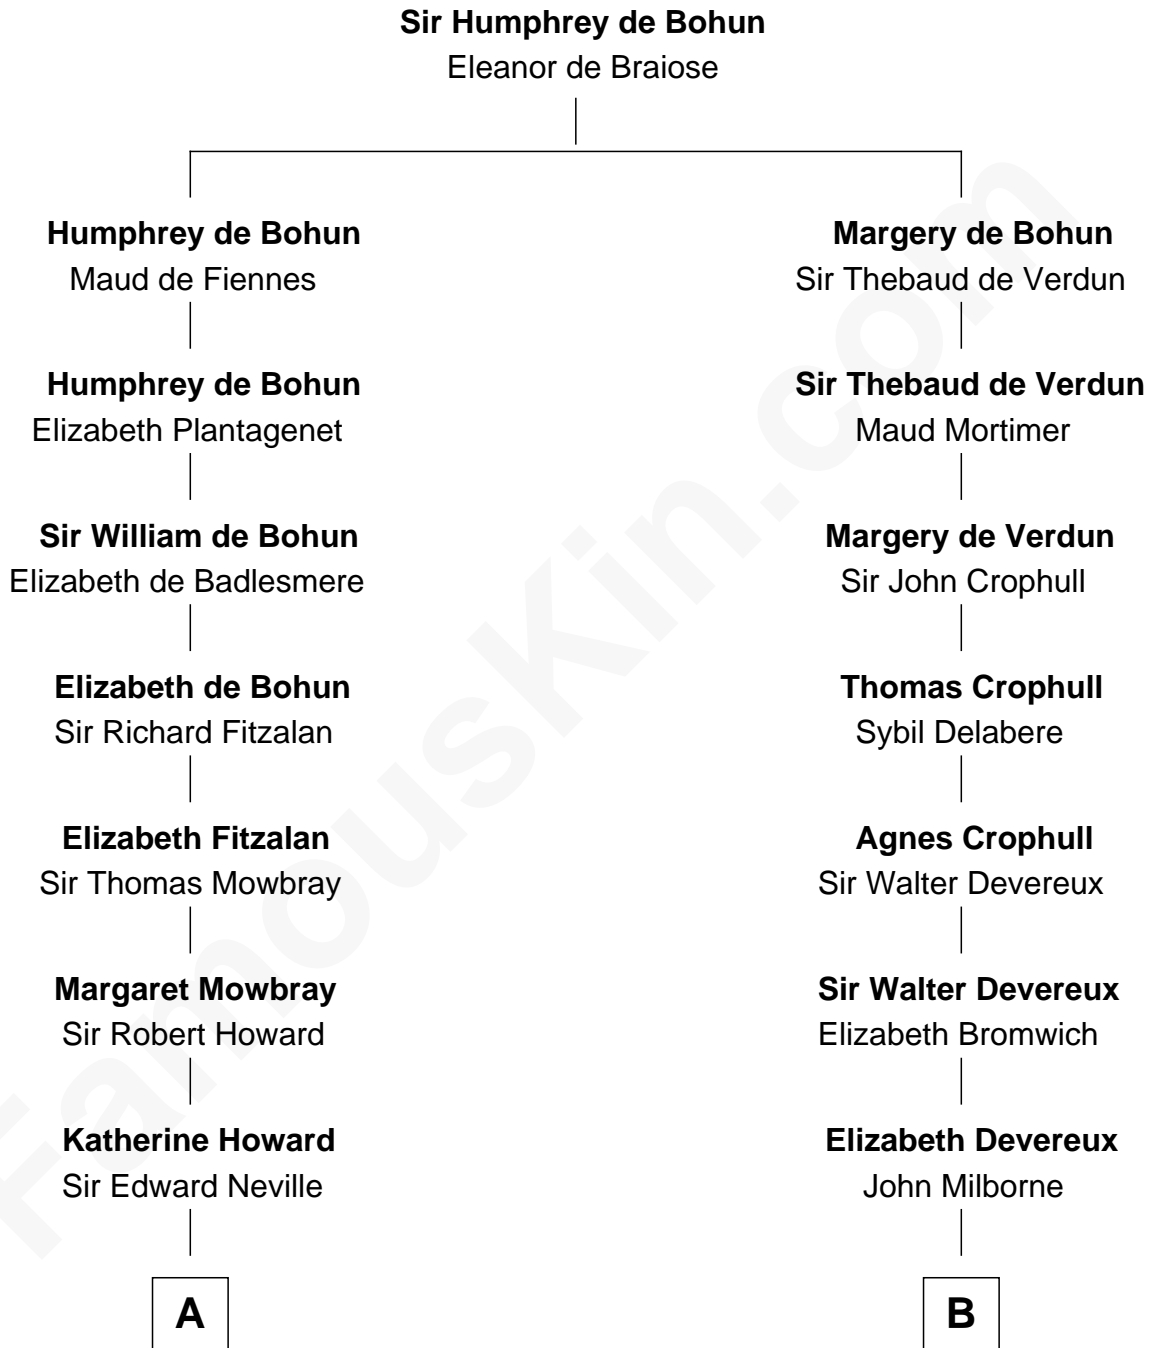

FamousKin.com

Relationship Chart of

Edith (Bolling) Wilson

First Lady of President Woodrow Wilson

17th cousin 4 times removed of

Button Gwinnett

Signer of the Declaration of Independence

C

—
Mary Jefferson

John Bolling

—
Archibald Bolling

Catherine Payne

—
Archibald Bolling

Anne E. Wigginton

—
William Holcombe Bolling

Sarah Spiers White

—
Edith (Bolling) Wilson

First Lady of Woodrow Wilson