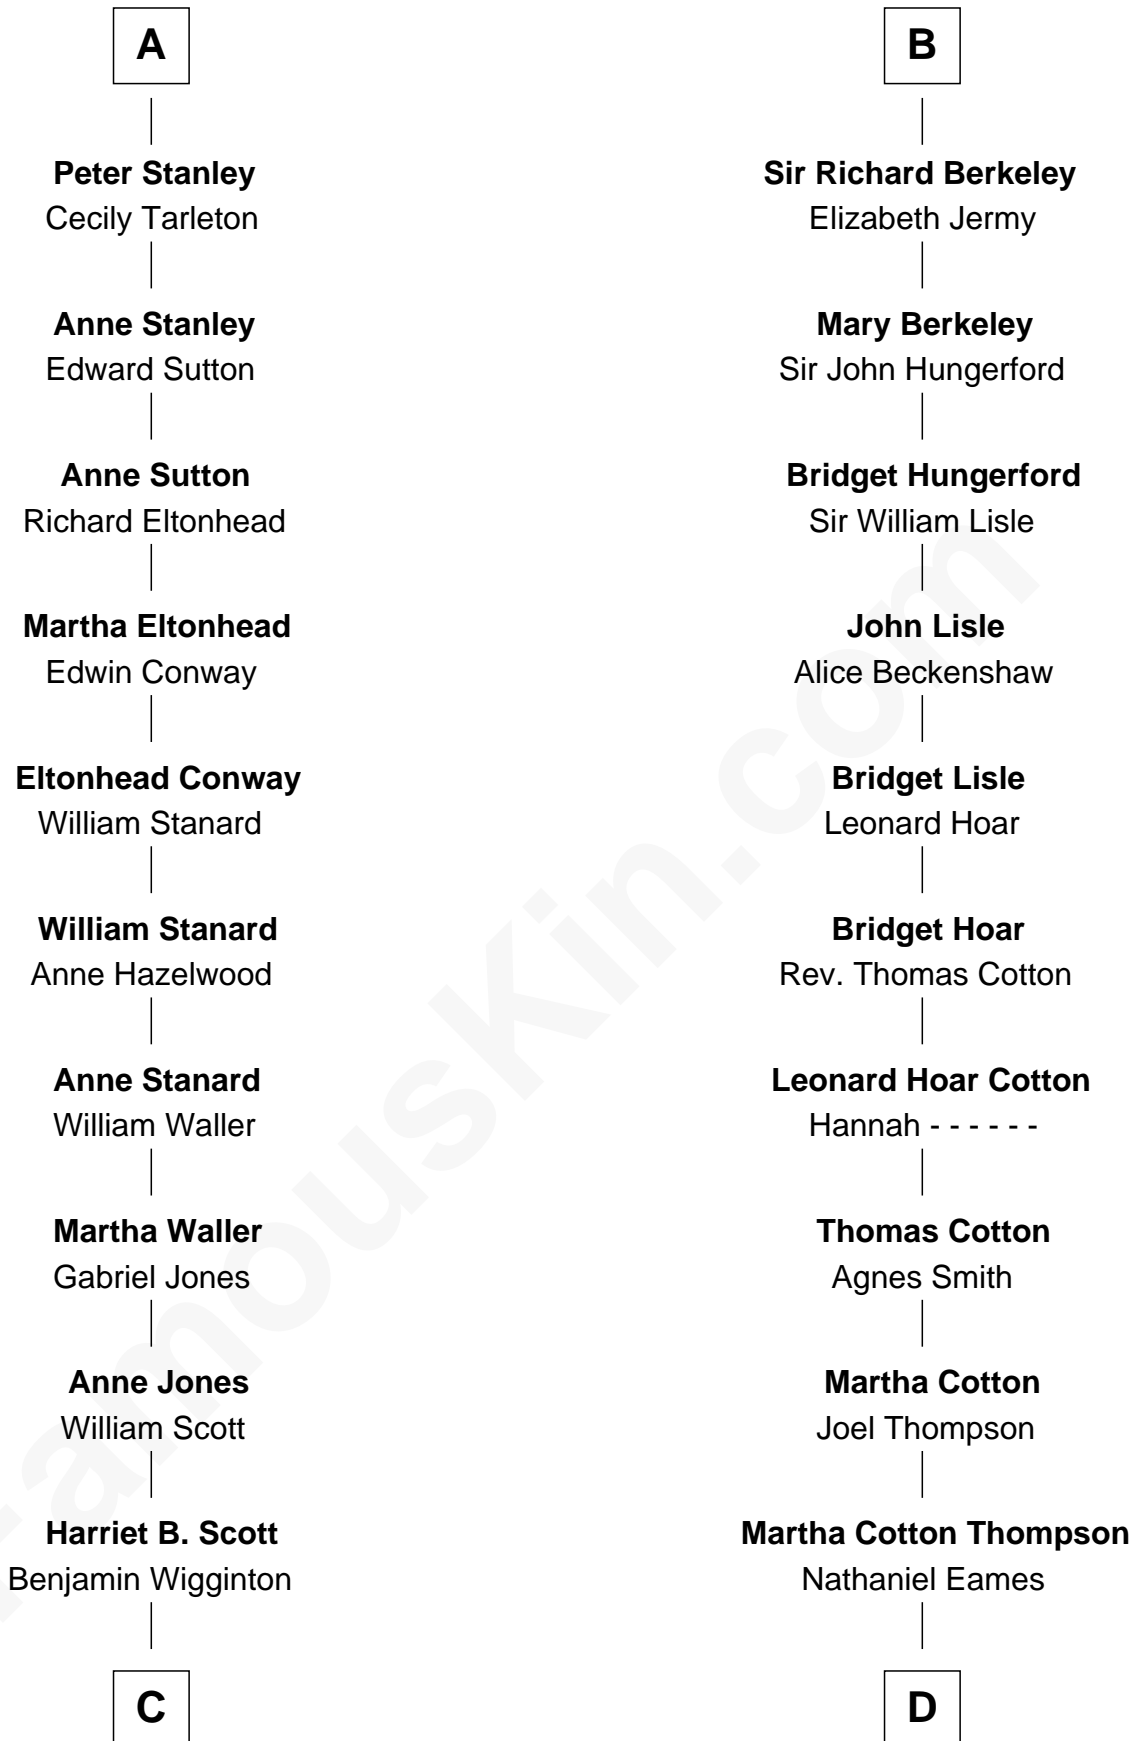

FamousKin.com

Relationship Chart of

Edith (Bolling) Wilson

First Lady of President Woodrow Wilson

19th cousin of

Clare Eames

Silent Movie Actress

Ralph de Stafford
Katherine de Hastang

C

Anne E. Wigginton

Archibald Bolling

William Holcombe Bolling

Sarah Spiers White

Edith (Bolling) Wilson

First Lady of Woodrow Wilson

D