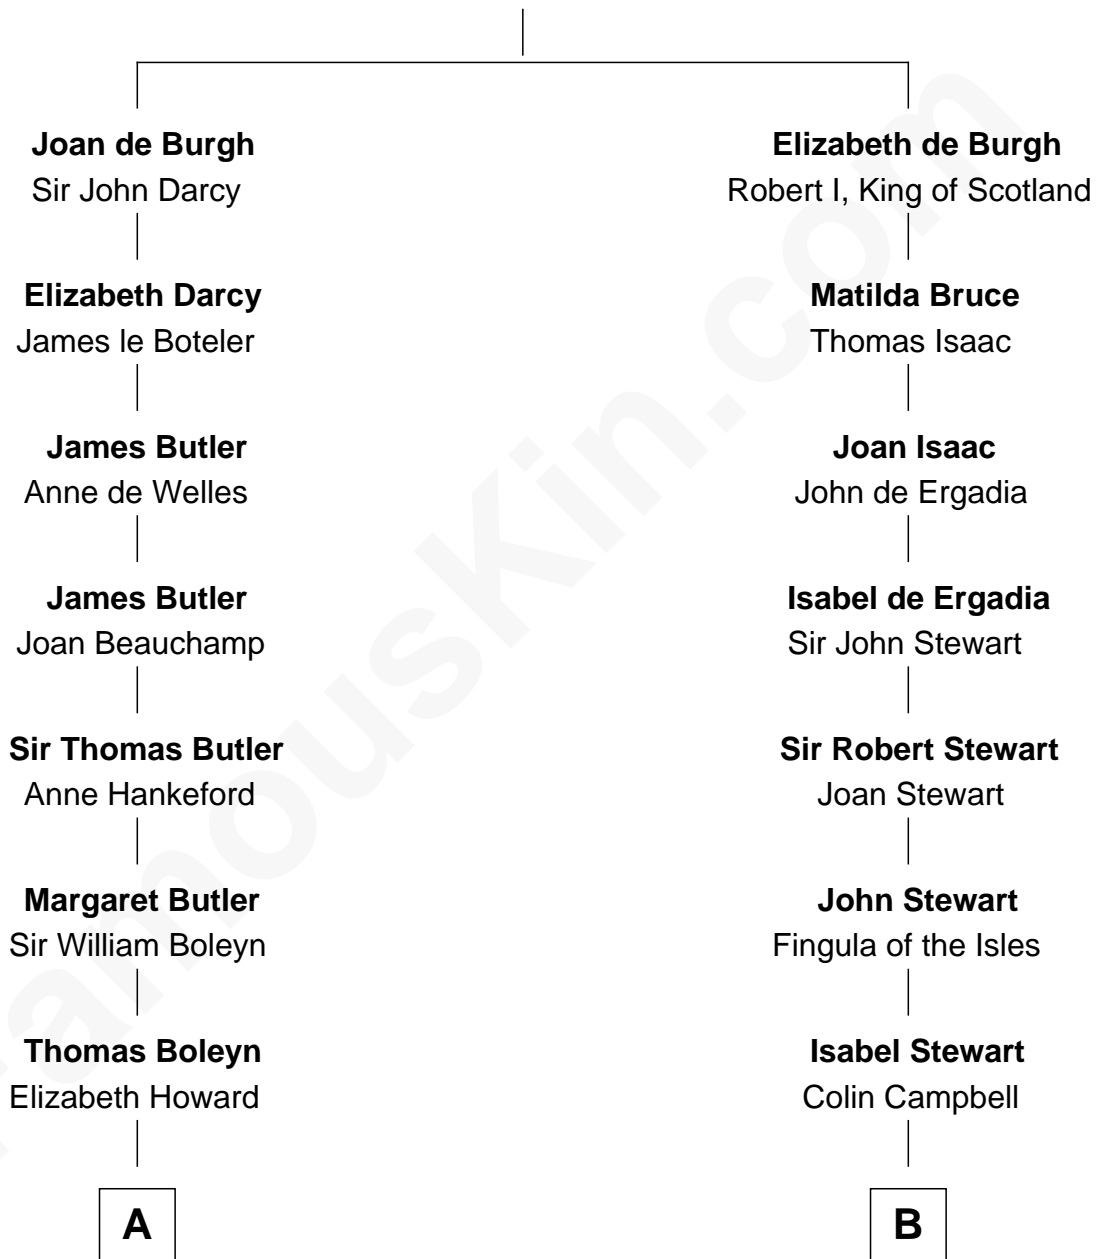

## Relationship Chart of

### Edith (Bolling) Wilson

*First Lady of President Woodrow Wilson*

19th cousin 1 time removed of

**Johnny Mercer**

*Songwriter and Co-Founder of Capitol Records*

**Sir Richard de Burgh**

Margaret - - - - -

**C**

**Archibald Bolling**  
Anne E. Wigginton

**William Holcombe Bolling**  
Sarah Spiers White

**Edith (Bolling) Wilson**  
*First Lady of Woodrow Wilson*

**D**

**Gen. Hugh Weedon Mercer**  
Mary Stiles Anderson