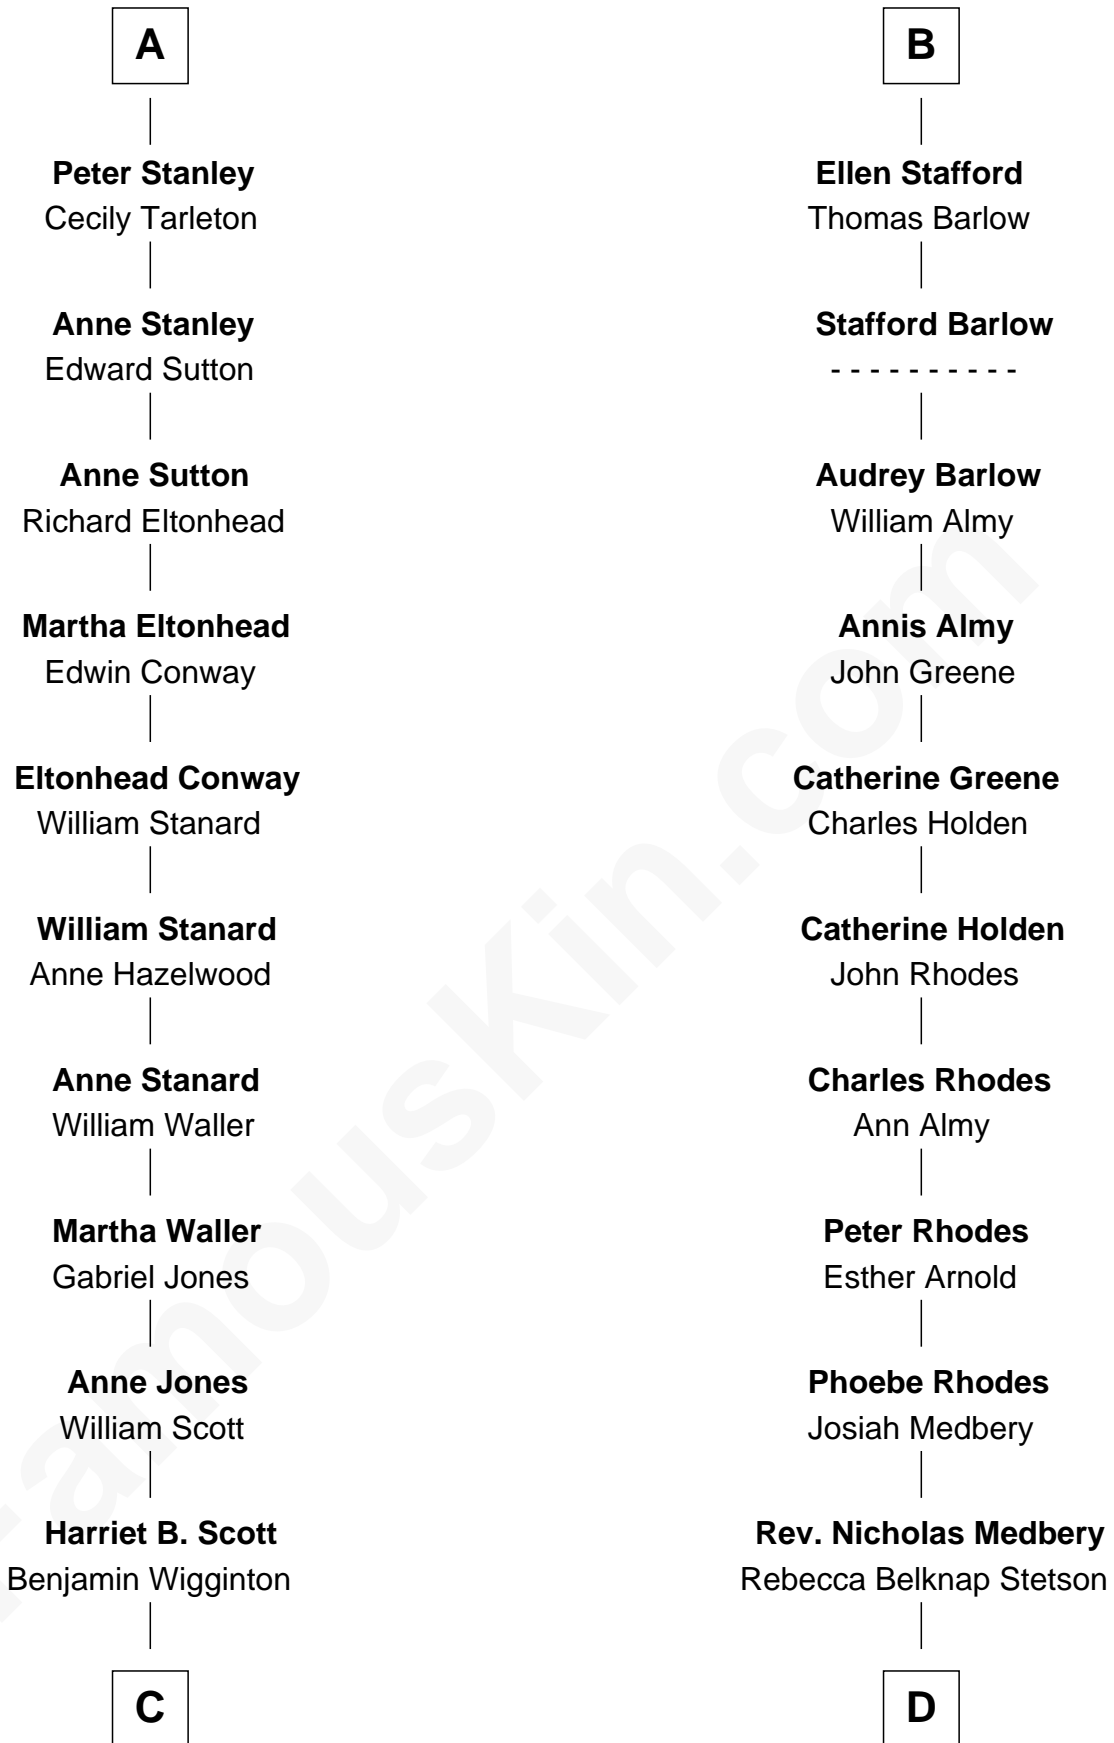

FamousKin.com

Relationship Chart of

Edith (Bolling) Wilson

First Lady of President Woodrow Wilson

18th cousin 1 time removed of

Benton MacKaye

Co-Founder, Appalachian Trail

FamousKin.com