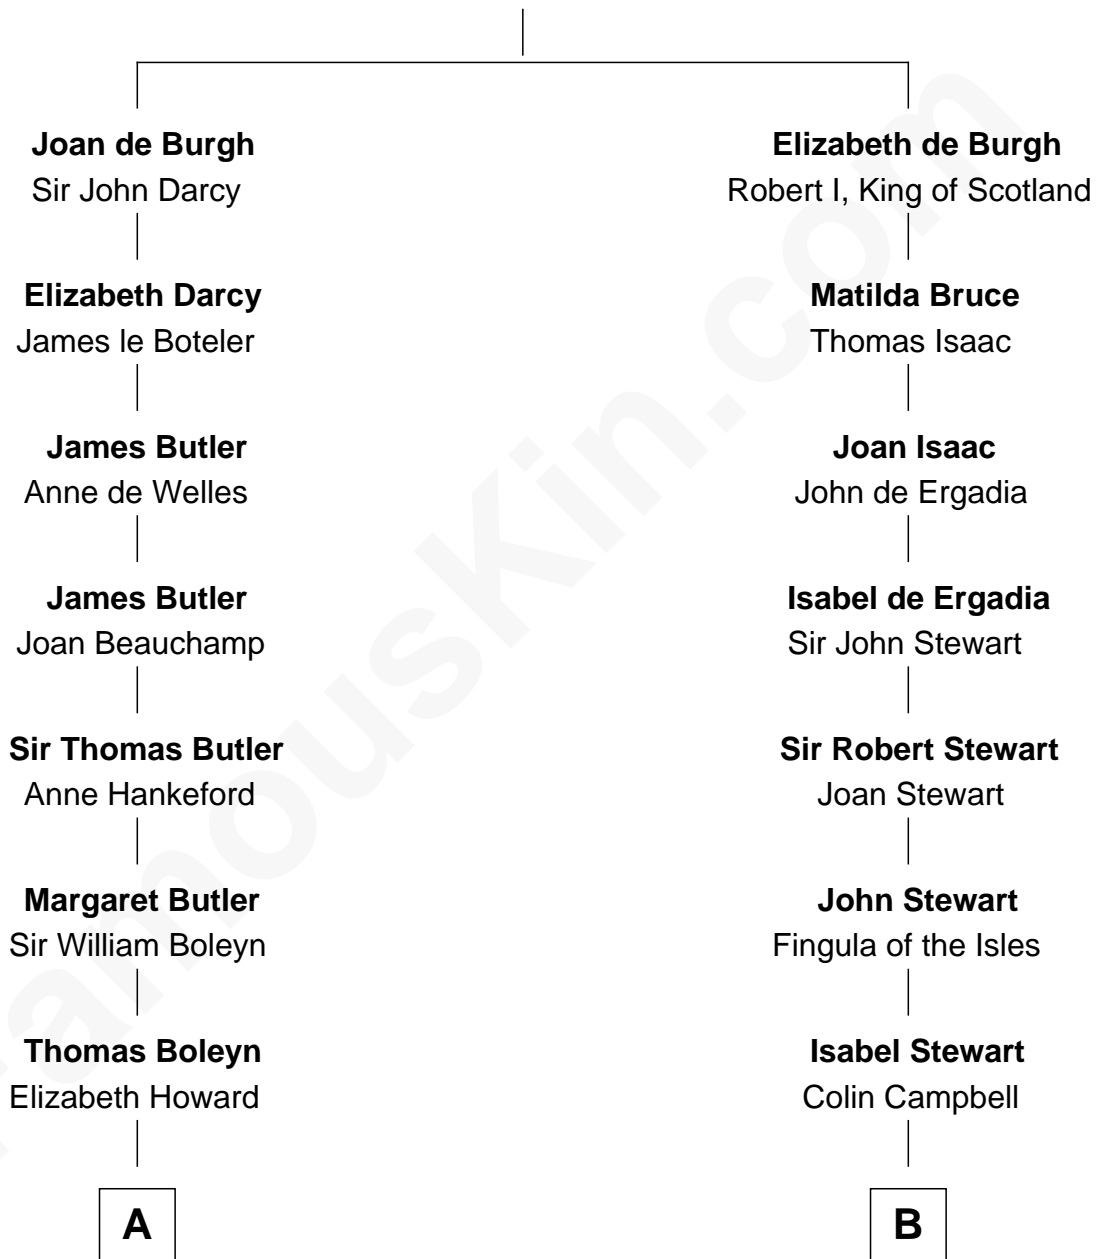

FamousKin.com

Relationship Chart of

Edith (Bolling) Wilson

First Lady of President Woodrow Wilson

14th cousin 5 times removed of

Major John Pitcairn

British Commander at Battle of Lexington

Sir Richard de Burgh

Margaret - - - - -

C

—
Archibald Bolling
Anne E. Wigginton

—
William Holcombe Bolling
Sarah Spiers White

—
Edith (Bolling) Wilson
First Lady of Woodrow Wilson

FamousKin.com