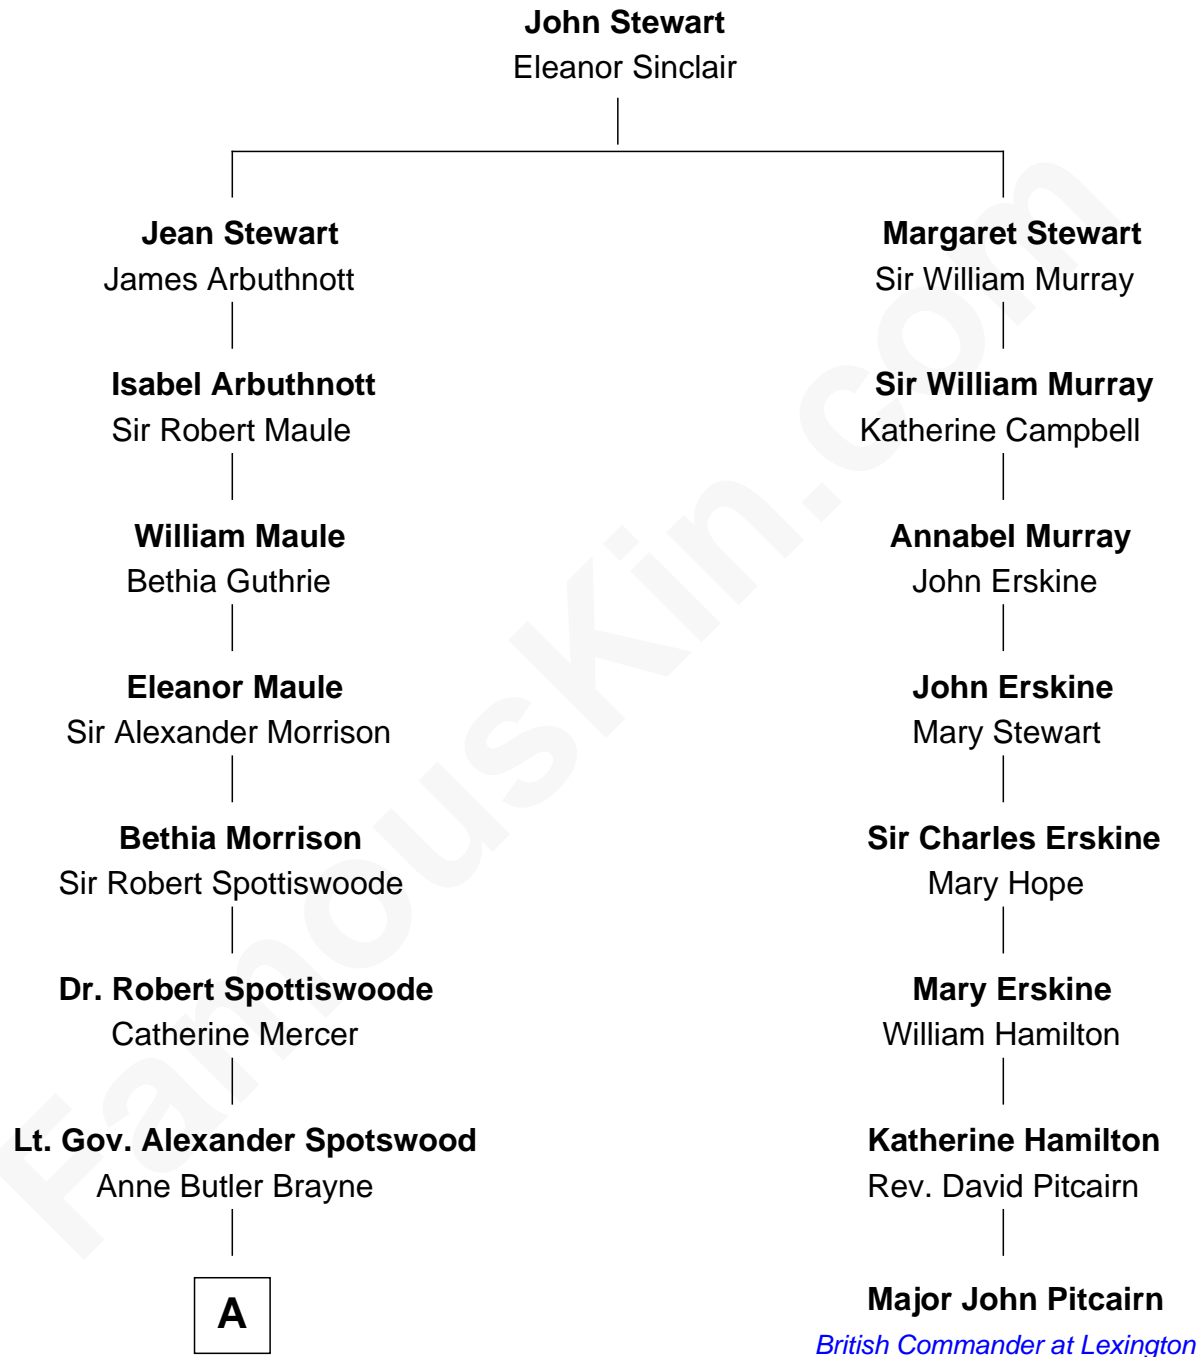

FamousKin.com

Relationship Chart of

Edith (Bolling) Wilson

First Lady of President Woodrow Wilson

7th cousin 5 times removed of

Major John Pitcairn

British Commander at Battle of Lexington

A

—
Dorothea Spotswood
Nathaniel West Dandridge

—
Martha Dandridge
Archibald Payne

—
Catherine Payne
Archibald Bolling

—
Archibald Bolling
Anne E. Wigginton

—
William Holcombe Bolling
Sarah Spiers White

—
Edith (Bolling) Wilson
First Lady of Woodrow Wilson