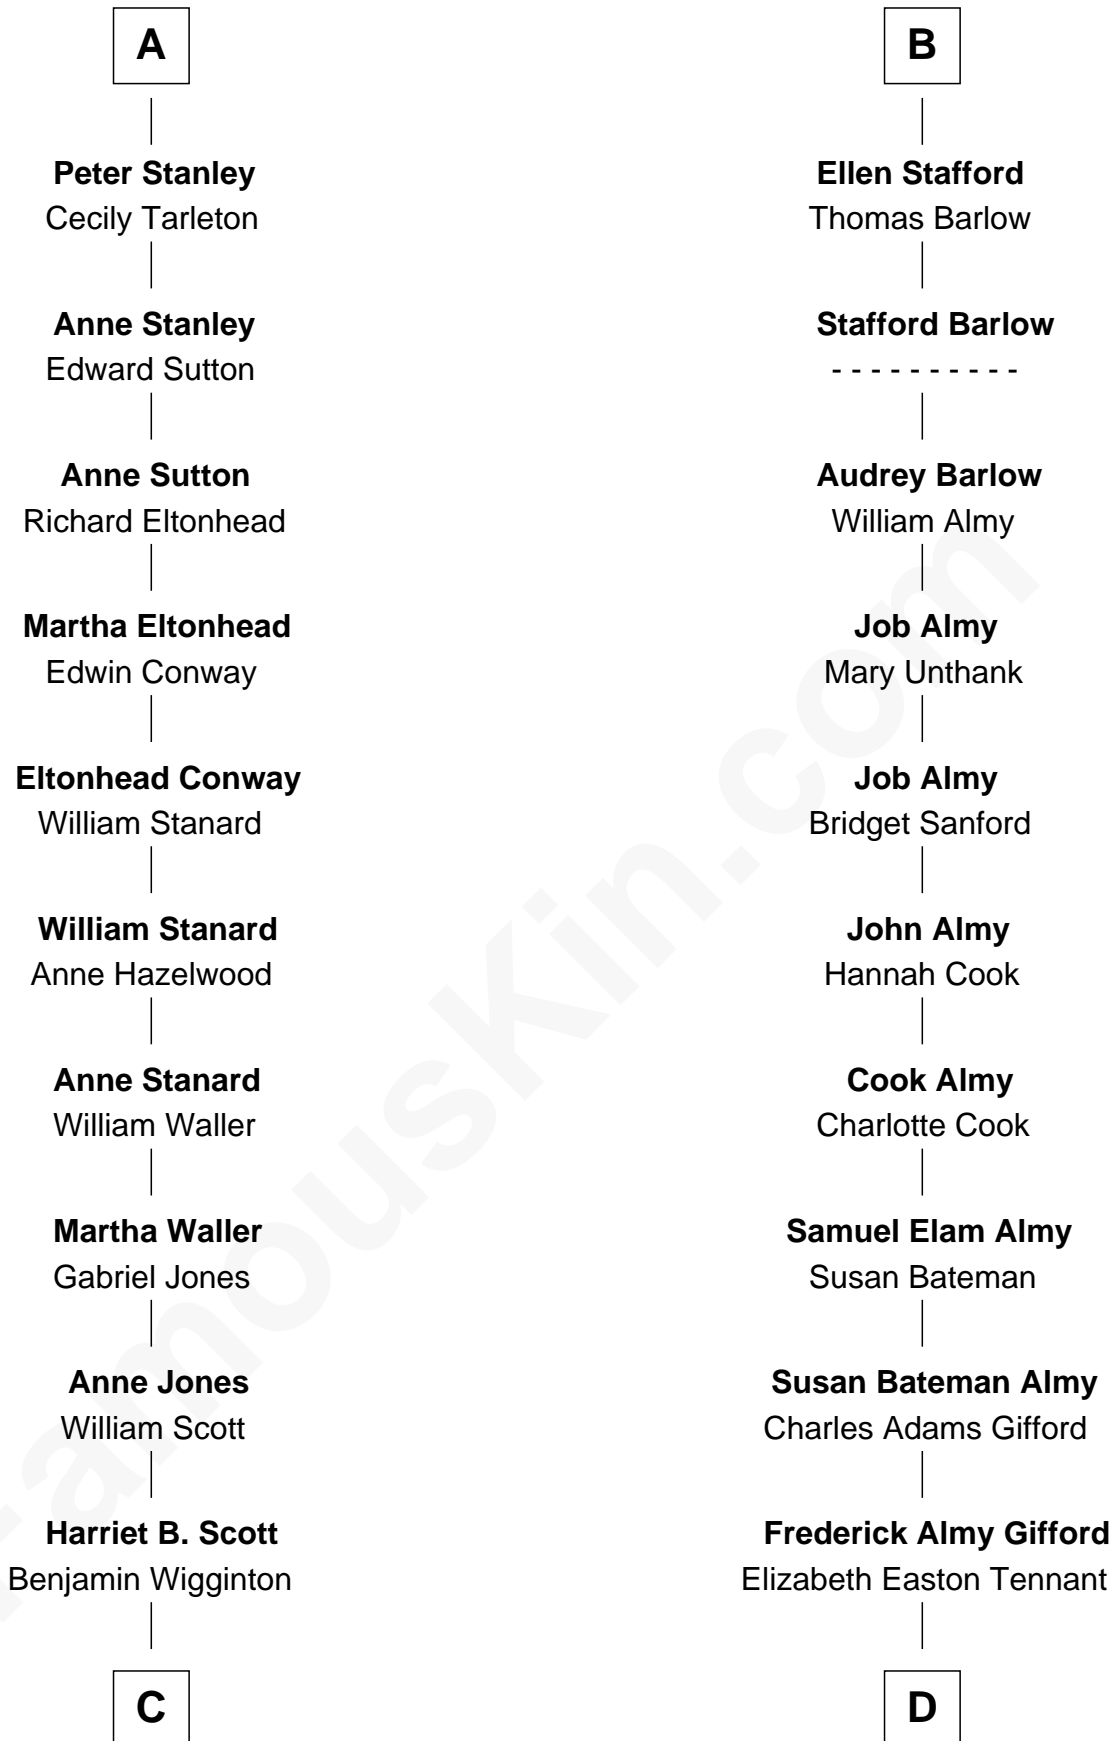

FamousKin.com

Relationship Chart of

Edith (Bolling) Wilson

First Lady of President Woodrow Wilson

18th cousin 1 time removed of

Marilyn Monroe

Actress, Model, and Singer

C

Anne E. Wigginton

Archibald Bolling

William Holcombe Bolling

Sarah Spiers White

Edith (Bolling) Wilson

First Lady of Woodrow Wilson

D

Charles Stanley Gifford

Gladys Pearl Monroe

Marilyn Monroe

Actress, Model, and Singer

FamousKin.com