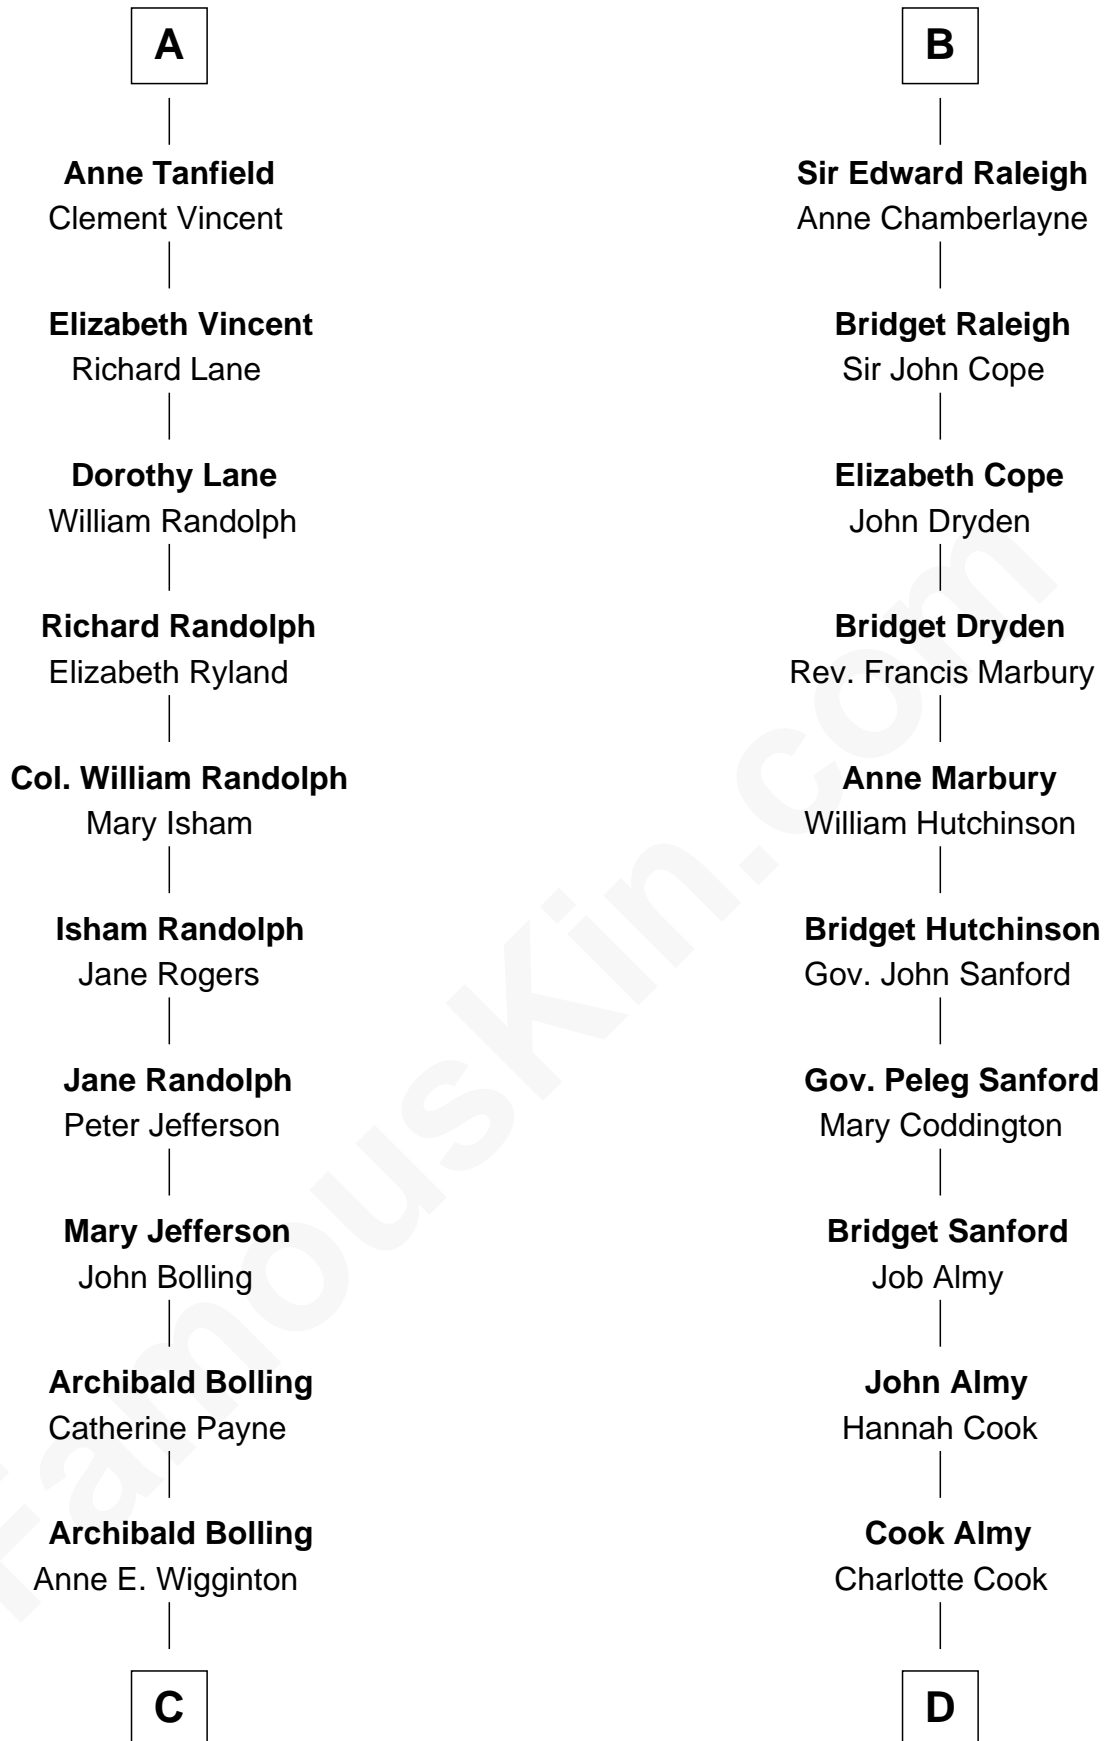

FamousKin.com

Relationship Chart of

Edith (Bolling) Wilson

First Lady of President Woodrow Wilson

18th cousin 3 times removed of

Marilyn Monroe

Actress, Model, and Singer

Sir Hugh I de Audley

Elizabeth Greene
William Raleigh

Sir Edward Raleigh
Margaret Verney

B

C

William Holcombe Bolling

Sarah Spiers White

Edith (Bolling) Wilson

First Lady of Woodrow Wilson