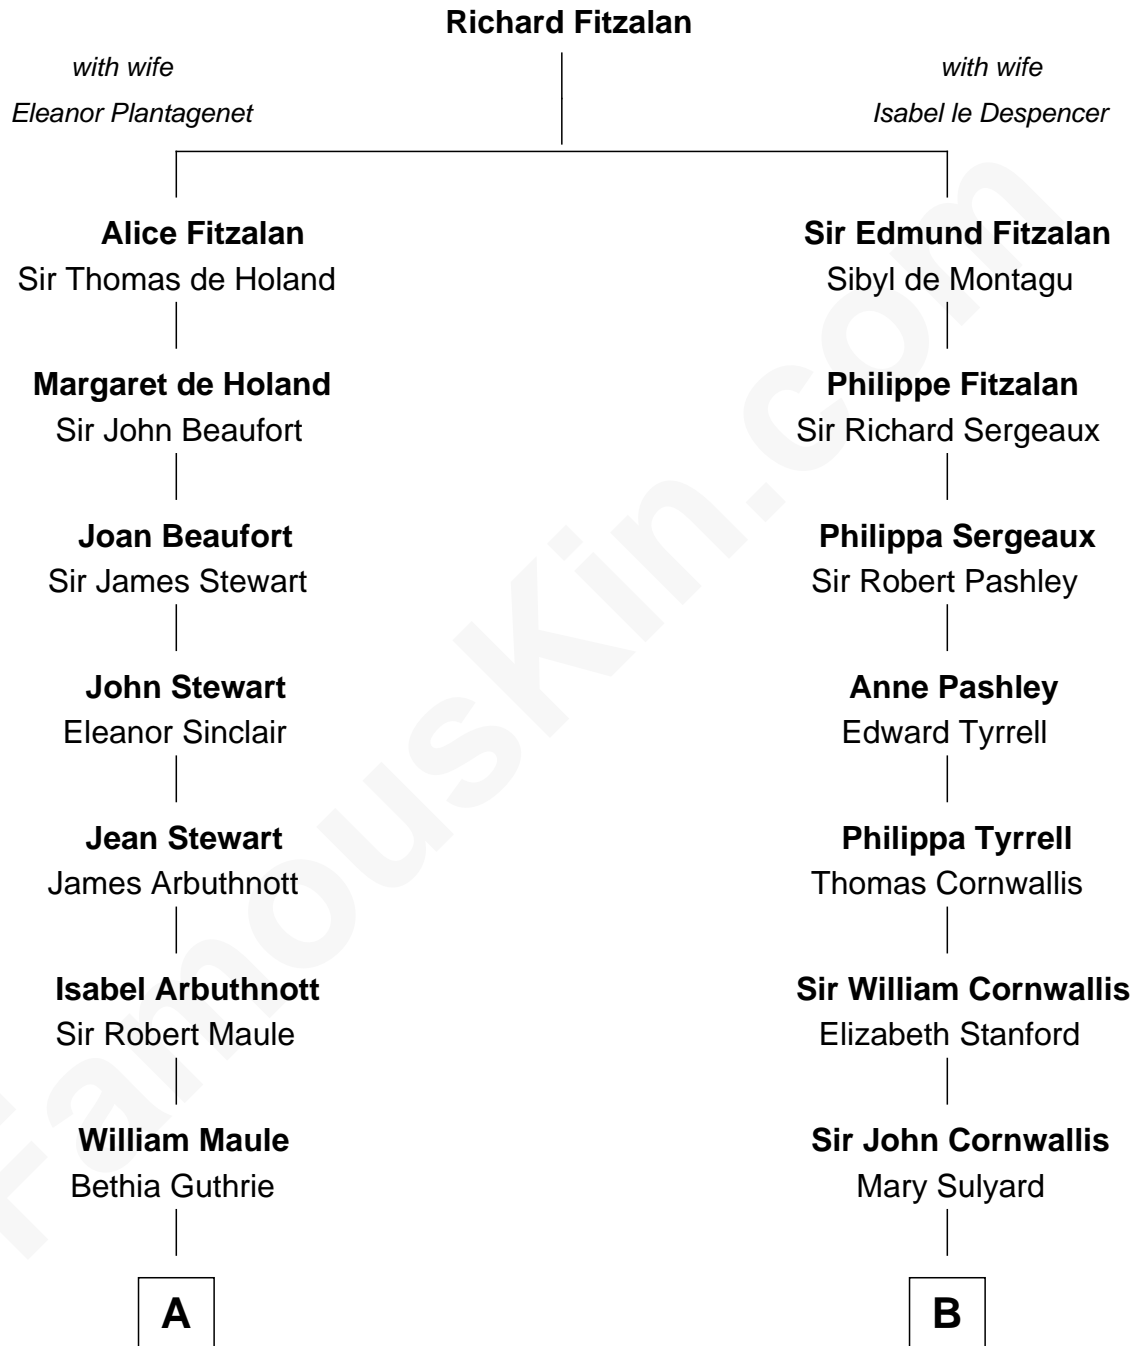

FamousKin.com

Relationship Chart of

Edith (Bolling) Wilson

First Lady of President Woodrow Wilson

16th cousin 4 times removed of

Marilyn Monroe

Actress, Model, and Singer

C

—
Elizabeth Cutting Easton

William Congdon Tennant

—
Elizabeth Easton Tennant

Frederick Almy Gifford

—
Charles Stanley Gifford

Gladys Pearl Monroe

—
Marilyn Monroe

Actress, Model, and Singer