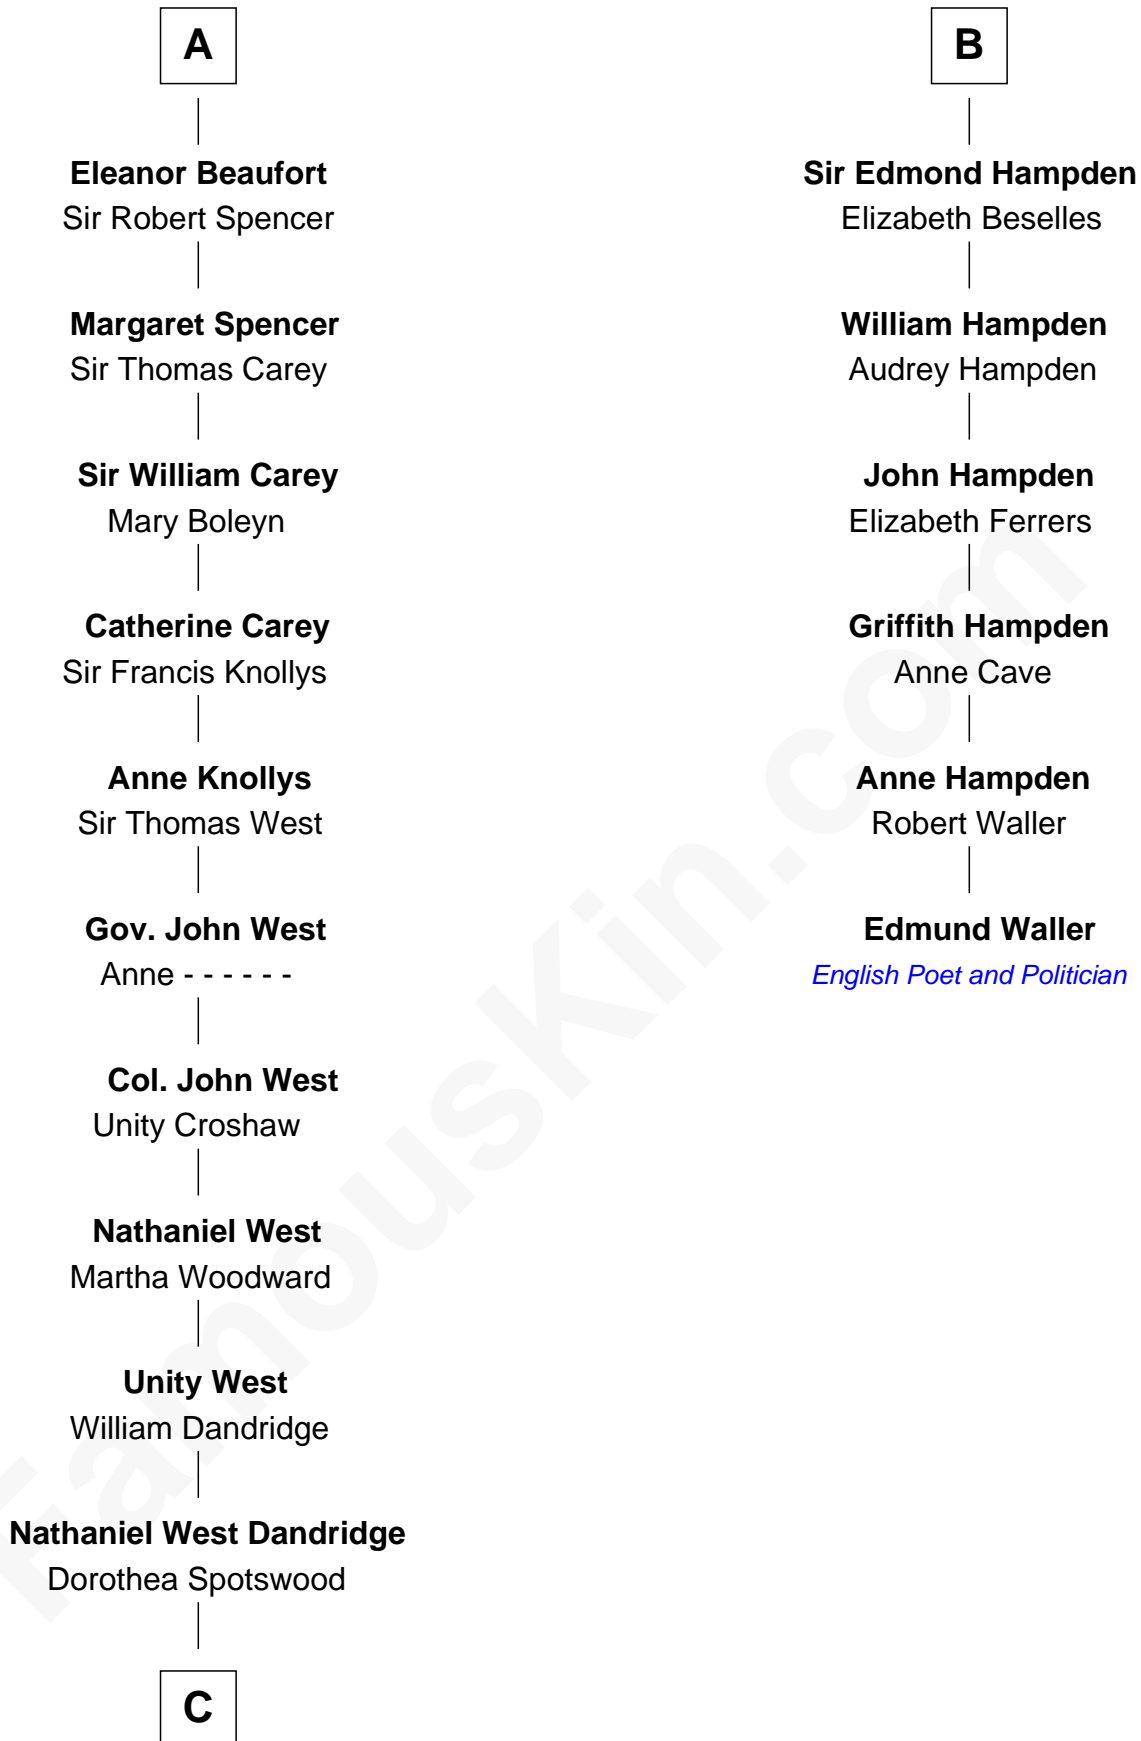

FamousKin.com

Relationship Chart of

Edith (Bolling) Wilson

First Lady of President Woodrow Wilson

12th cousin 9 times removed of

Edmund Waller

English Poet and Politician

Sir William de Ferrers

James de Bohun
Joan de Brewes

Maurice de Berkeley
Elizabeth le Despencer

Sir John de Bohun
Cecily Filoll

Thomas de Berkeley
Margaret de Lisle

Sir John Bohun
Alice - - - - -

Elizabeth de Berkeley
Richard de Beauchamp

Beatrice Bohun
Sir Stephen Popham

Eleanor Beauchamp
Edmund Beaufort

Margery Popham
Thomas Hampden

A

B

C

—
Martha Dandridge

Archibald Payne