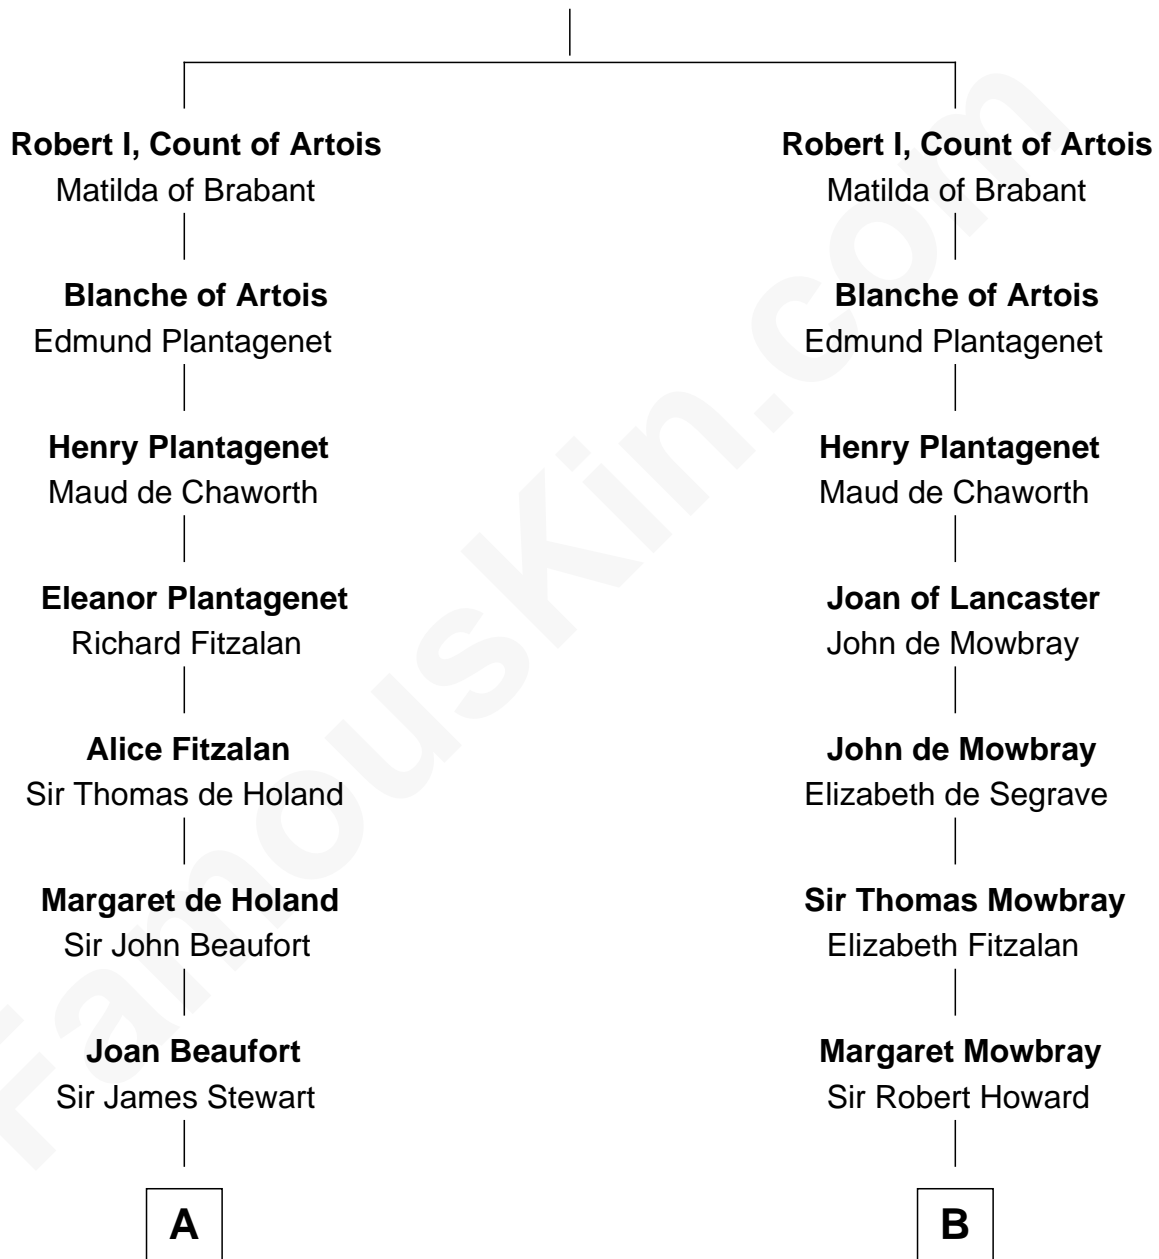

FamousKin.com

Relationship Chart of

Edith (Bolling) Wilson

First Lady of President Woodrow Wilson

10th cousin 10 times removed of

Catherine Howard

5th Wife of King Henry VIII

Louis VIII, King of France
Blanche of Castile

C

—
Catherine Payne
Archibald Bolling

—
Archibald Bolling
Anne E. Wigginton

—
William Holcombe Bolling
Sarah Spiers White

—
Edith (Bolling) Wilson
First Lady of Woodrow Wilson

FamousKin.com