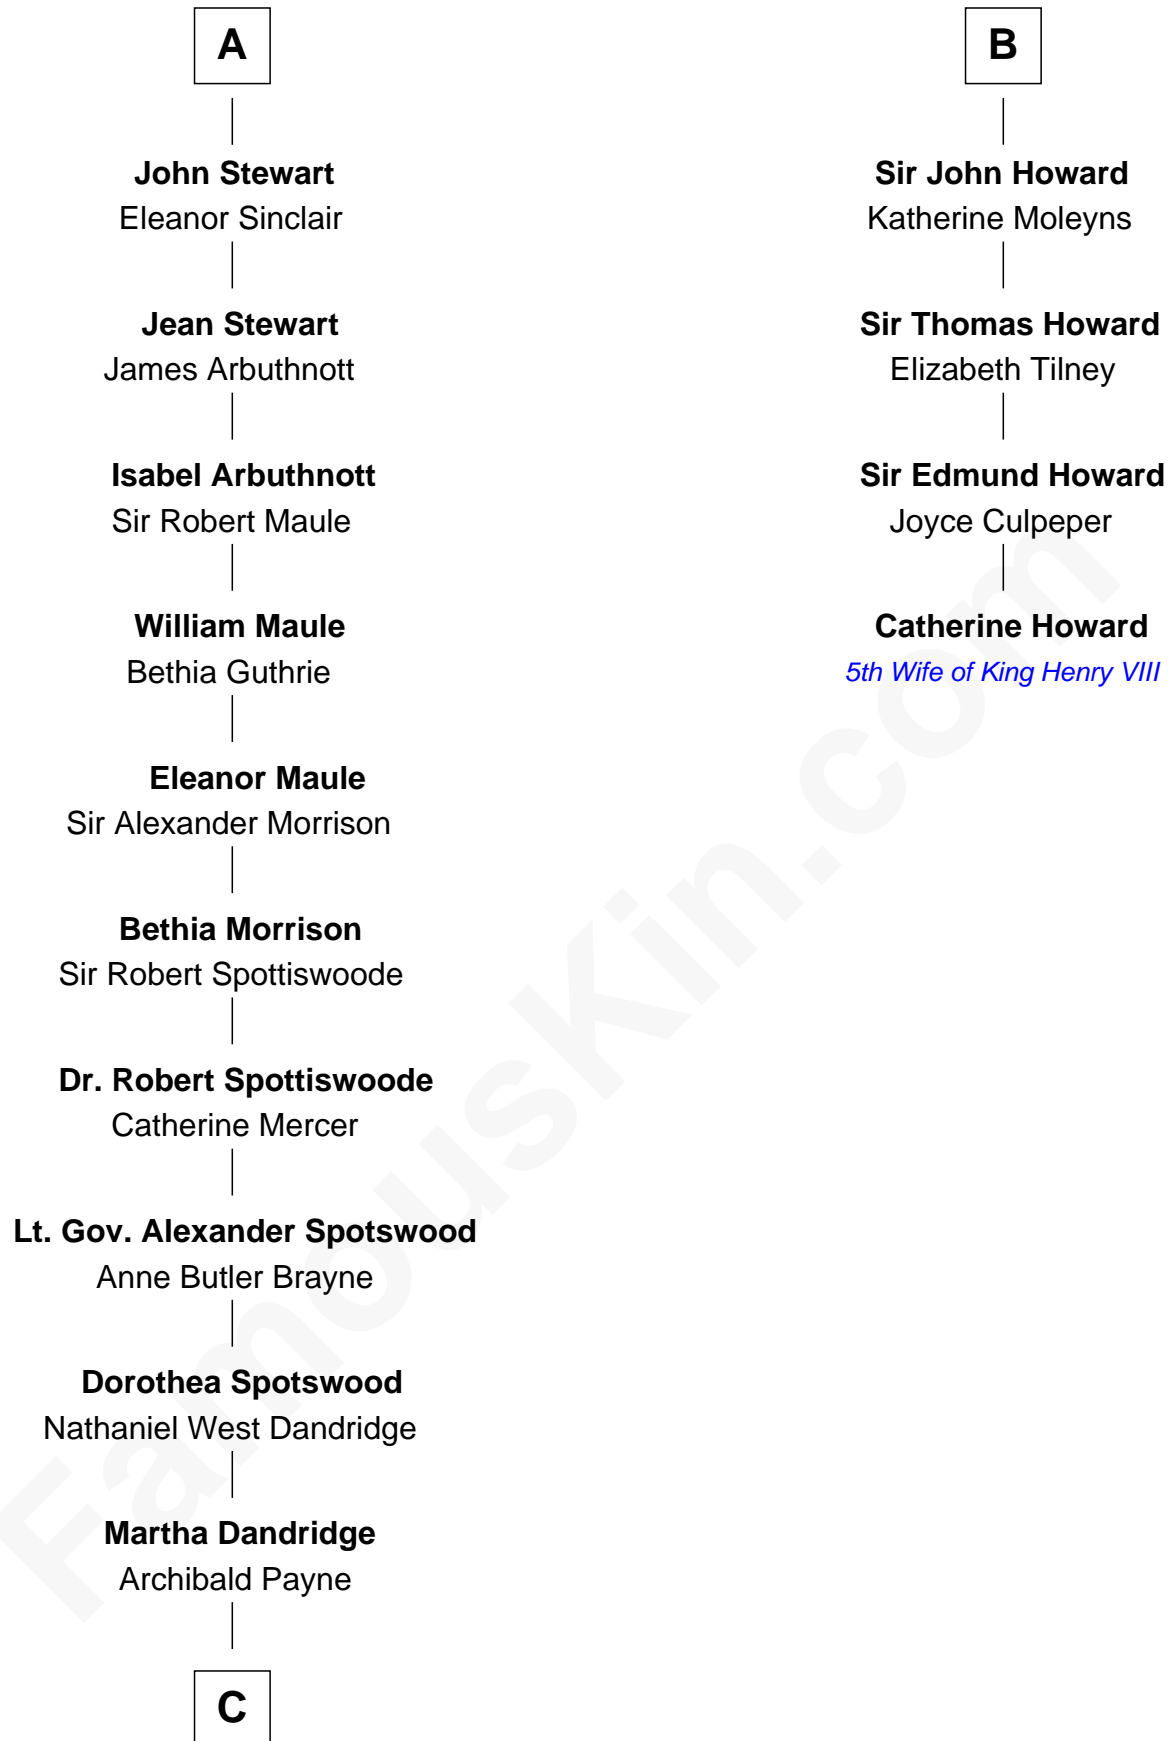

FamousKin.com

Relationship Chart of

Edith (Bolling) Wilson

First Lady of President Woodrow Wilson

10th cousin 10 times removed of

Catherine Howard

5th Wife of King Henry VIII

Louis VIII, King of France
Blanche of Castile

C

—
Catherine Payne
Archibald Bolling

—
Archibald Bolling
Anne E. Wigginton

—
William Holcombe Bolling
Sarah Spiers White

—
Edith (Bolling) Wilson
First Lady of Woodrow Wilson

FamousKin.com