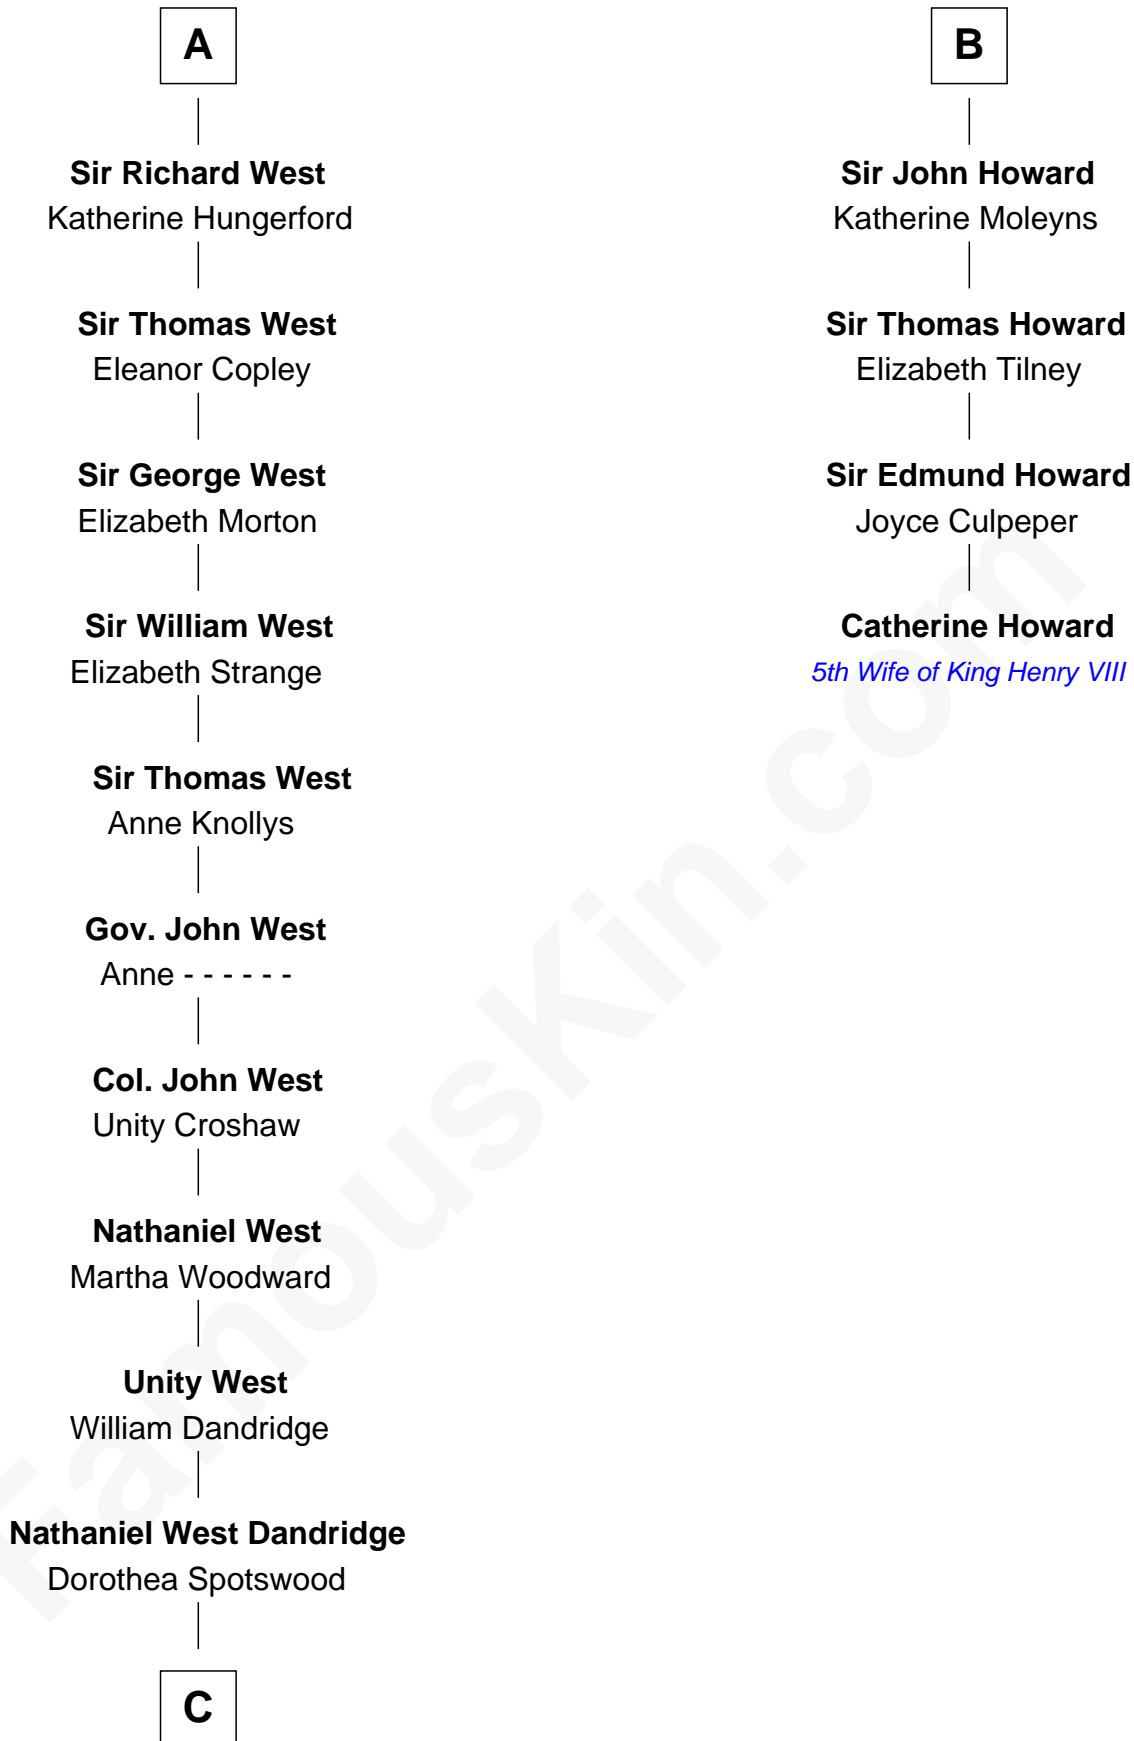

FamousKin.com

Relationship Chart of

Edith (Bolling) Wilson

First Lady of President Woodrow Wilson

10th cousin 11 times removed of

Catherine Howard

5th Wife of King Henry VIII

William de Beauchamp

C

—
Martha Dandridge

Archibald Payne

—
Catherine Payne

Archibald Bolling

—
Archibald Bolling

Anne E. Wigginton

—
William Holcombe Bolling

Sarah Spiers White

—
Edith (Bolling) Wilson

First Lady of Woodrow Wilson