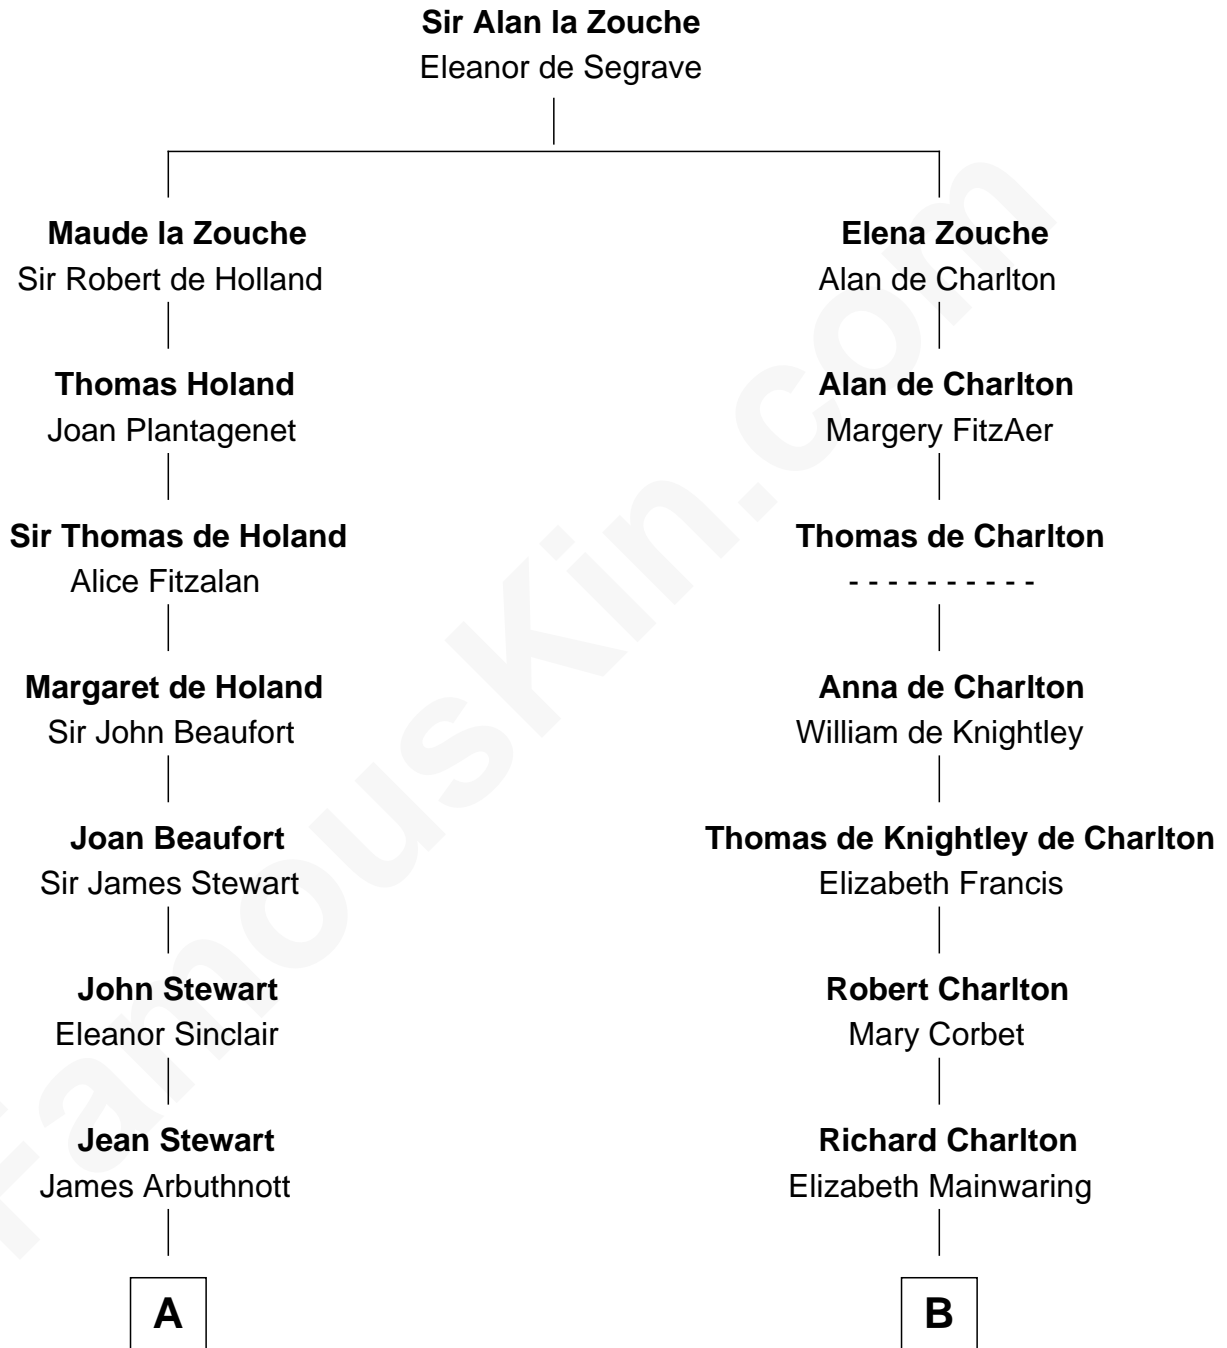

FamousKin.com

Relationship Chart of

Edith (Bolling) Wilson

First Lady of President Woodrow Wilson

17th cousin 1 time removed of

Ralph Waldo Emerson

American Poet

C

William Holcombe Bolling

Sarah Spiers White

Edith (Bolling) Wilson

First Lady of Woodrow Wilson

FamousKin.com