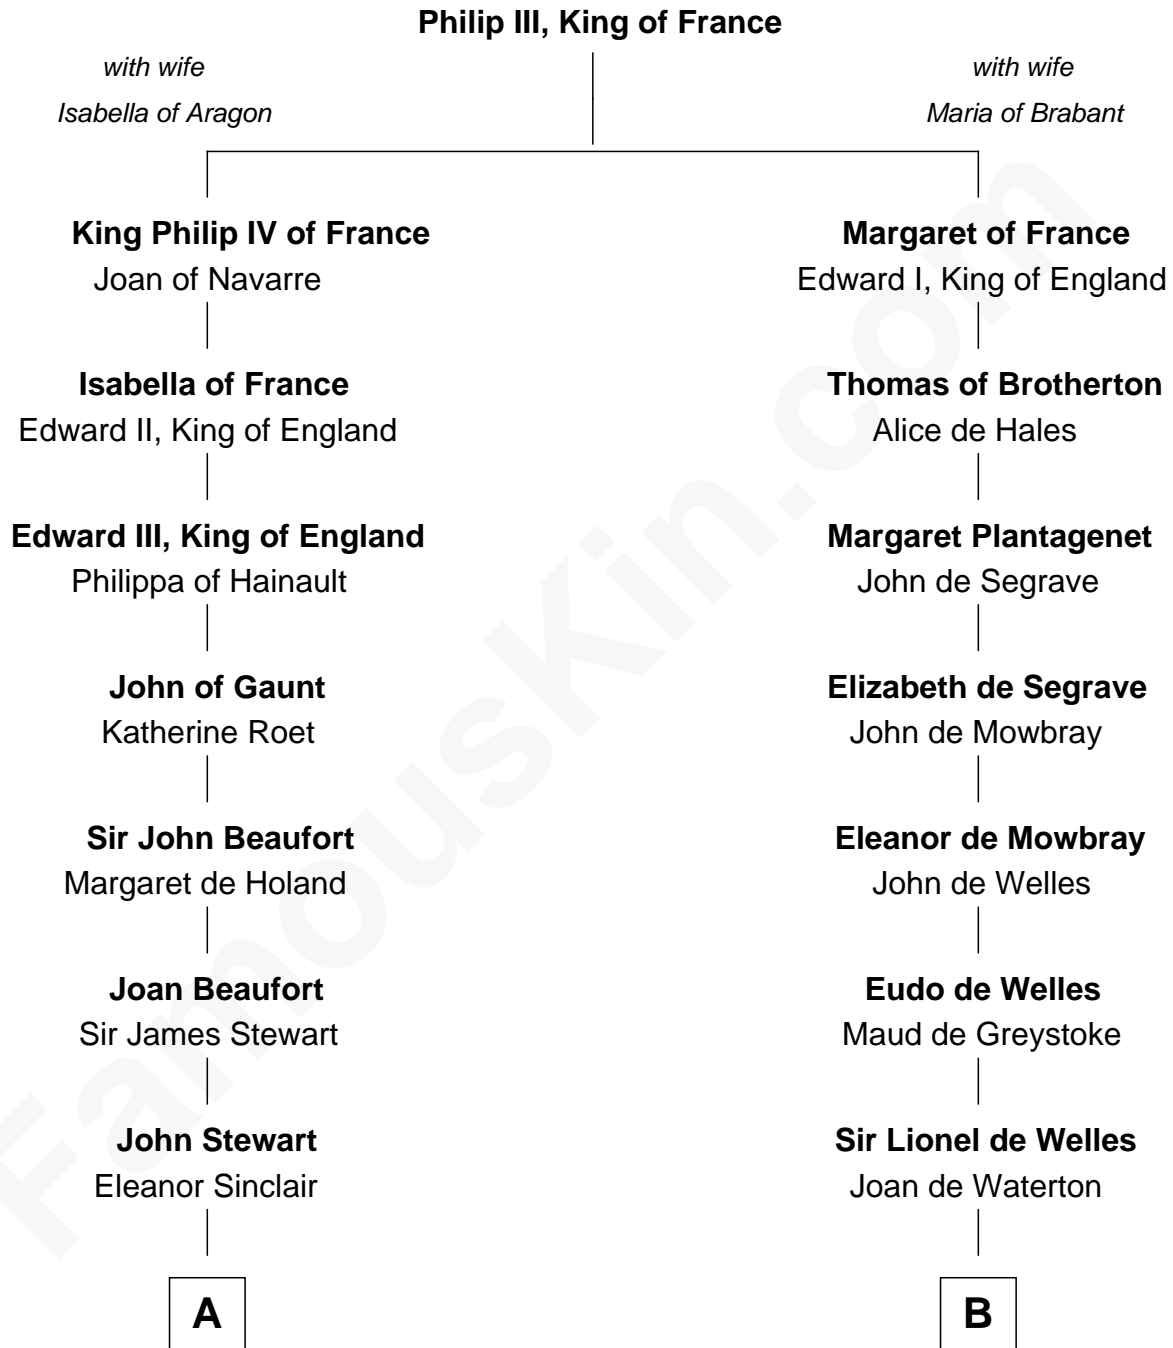

FamousKin.com

Relationship Chart of

Edith (Bolling) Wilson

First Lady of President Woodrow Wilson

19th cousin of

Ralph Waldo Emerson

American Poet

C

Archibald Bolling
Anne E. Wigginton

William Holcombe Bolling
Sarah Spiers White

Edith (Bolling) Wilson
First Lady of Woodrow Wilson

D

Rev. William Emerson
Phebe Bliss

Rev. William Emerson
Ruth Haskins

Ralph Waldo Emerson
American Poet