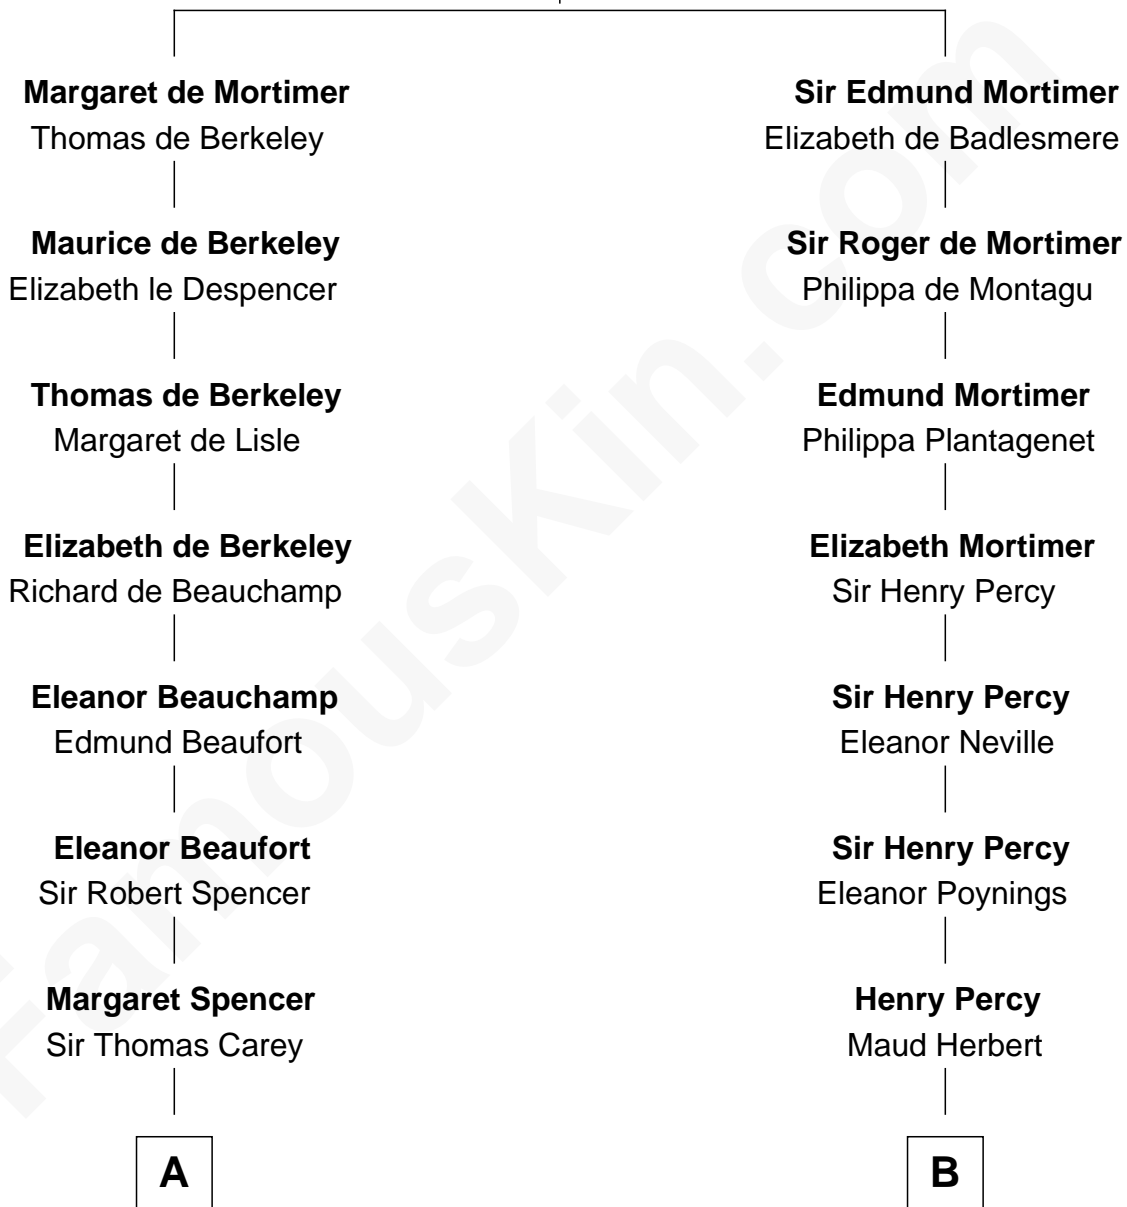

FamousKin.com

Relationship Chart of

Edith (Bolling) Wilson

First Lady of President Woodrow Wilson

19th cousin 2 times removed of

Admiral Richard Byrd
Polar Explorer

Roger de Mortimer
Joan de Geneville

C

Archibald Bolling

Anne E. Wigginton

William Holcombe Bolling

Sarah Spiers White

Edith (Bolling) Wilson

First Lady of Woodrow Wilson

D

Thomas Taylor Byrd

Mary Armistead

Richard Evelyn Byrd

Anne Harrison

Col. William Byrd

Jane Meriwether Rivers

Richard Evelyn Byrd

Eleanor Bolling Flood

Admiral Richard Byrd

Polar Explorer