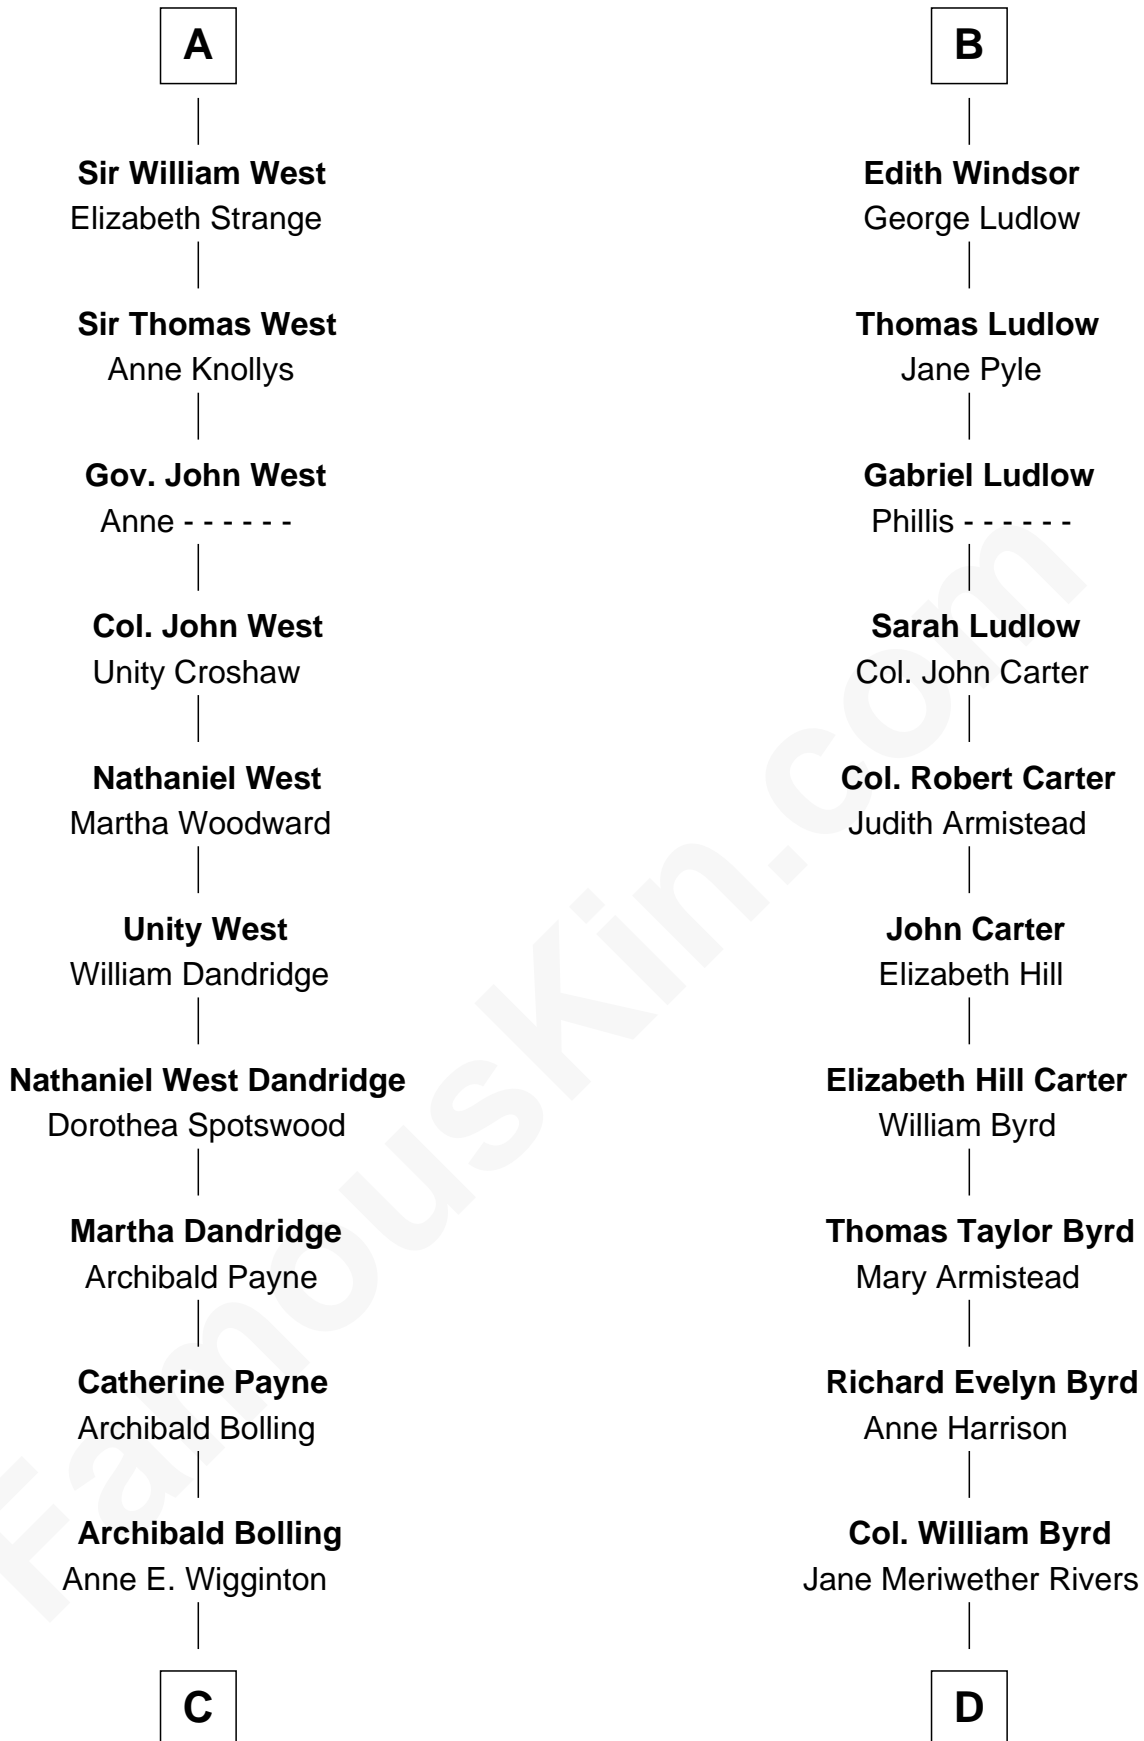

FamousKin.com

Relationship Chart of

Edith (Bolling) Wilson

First Lady of President Woodrow Wilson

18th cousin of

Admiral Richard Byrd
Polar Explorer

Sir Hugh de Courtenay
Agnes de St. John

Sir Thomas de Courtenay
Muriel de Moels

Margaret Courtenay
Thomas Peverell

Katherine Peverell
Sir Walter Hungerford

Sir Robert Hungerford
Margaret Botreaux

Katherine Hungerford
Sir Richard West

Sir Thomas West
Eleanor Copley

Sir George West
Elizabeth Morton

A

Sir Hugh de Courtnay
Margaret de Bohun

Elizabeth de Courtnay
Sir Andrew Luttrell

Sir Hugh Luttrell
Catherine de Beaumont

Elizabeth Luttrell
John Stratton

Elizabeth Stratton
John Andrews

Elizabeth Andrews
Sir Thomas de Windsor

Sir Andrews de Windsor
Elizabeth Blount

B

C

William Holcombe Bolling

Sarah Spiers White

Edith (Bolling) Wilson

First Lady of Woodrow Wilson

D