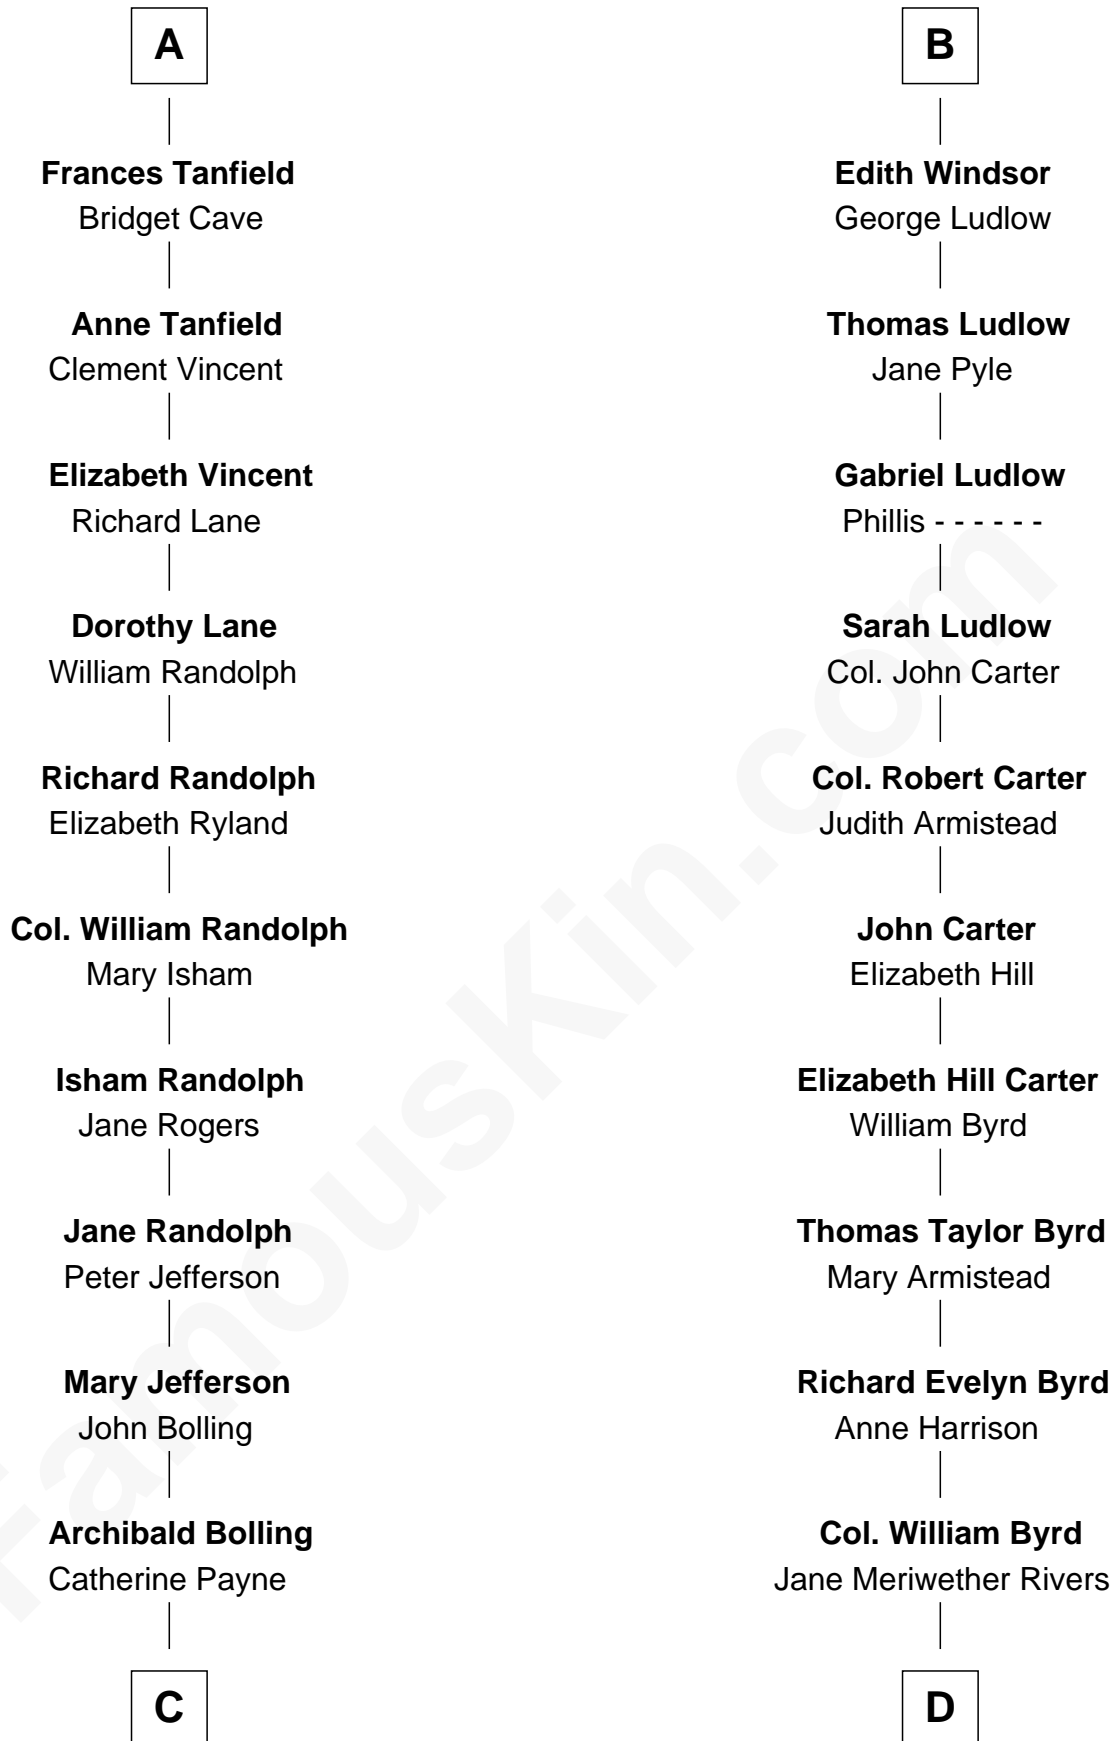

FamousKin.com

Relationship Chart of

Edith (Bolling) Wilson

First Lady of President Woodrow Wilson

18th cousin 1 time removed of

Admiral Richard Byrd
Polar Explorer

Humphrey de Bohun
Elizabeth Plantagenet

Sir William de Bohun
Elizabeth de Badlesmere

Elizabeth de Bohun
Sir Richard Fitzalan

Elizabeth Fitzalan
Sir Thomas Mowbray

Margaret Mowbray
Sir Robert Howard

Katherine Howard
Sir Edward Neville

Catherine Neville
Robert Tanfield

William Tanfield
Elizabeth Stavely

A

Margaret de Bohun
Sir Hugh de Courtnay

Elizabeth de Courtnay
Sir Andrew Luttrell

Sir Hugh Luttrell
Catherine de Beaumont

Elizabeth Luttrell
John Stratton

Elizabeth Stratton
John Andrews

Elizabeth Andrews
Sir Thomas de Windsor

Sir Andrews de Windsor
Elizabeth Blount

B

C

Archibald Bolling
Anne E. Wigginton

William Holcombe Bolling
Sarah Spiers White

Edith (Bolling) Wilson
First Lady of Woodrow Wilson

D

Richard Evelyn Byrd
Eleanor Bolling Flood