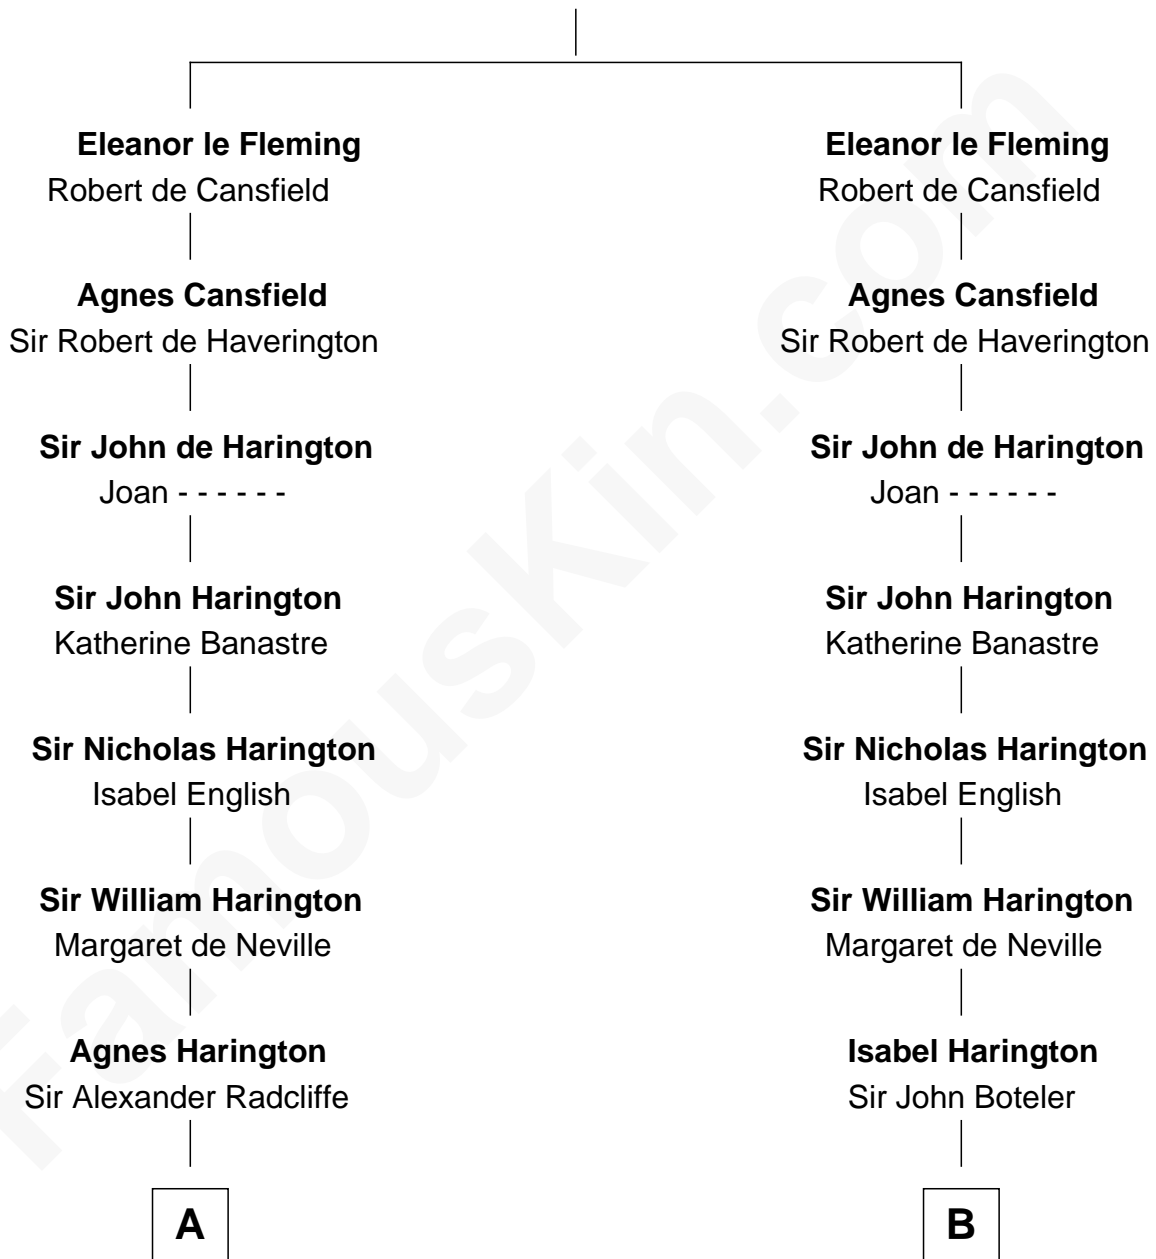

FamousKin.com

Relationship Chart of

Edith (Bolling) Wilson

First Lady of President Woodrow Wilson

20th cousin 1 time removed of

Ellen (Herndon) Arthur

Wife of President Chester A. Arthur

William le Fleming

C

Anne Jones
William Scott

Harriet B. Scott
Benjamin Wigginton

Anne E. Wigginton
Archibald Bolling

William Holcombe Bolling
Sarah Spiers White

Edith (Bolling) Wilson
First Lady of Woodrow Wilson

D

Joseph Herndon
Mary Minor