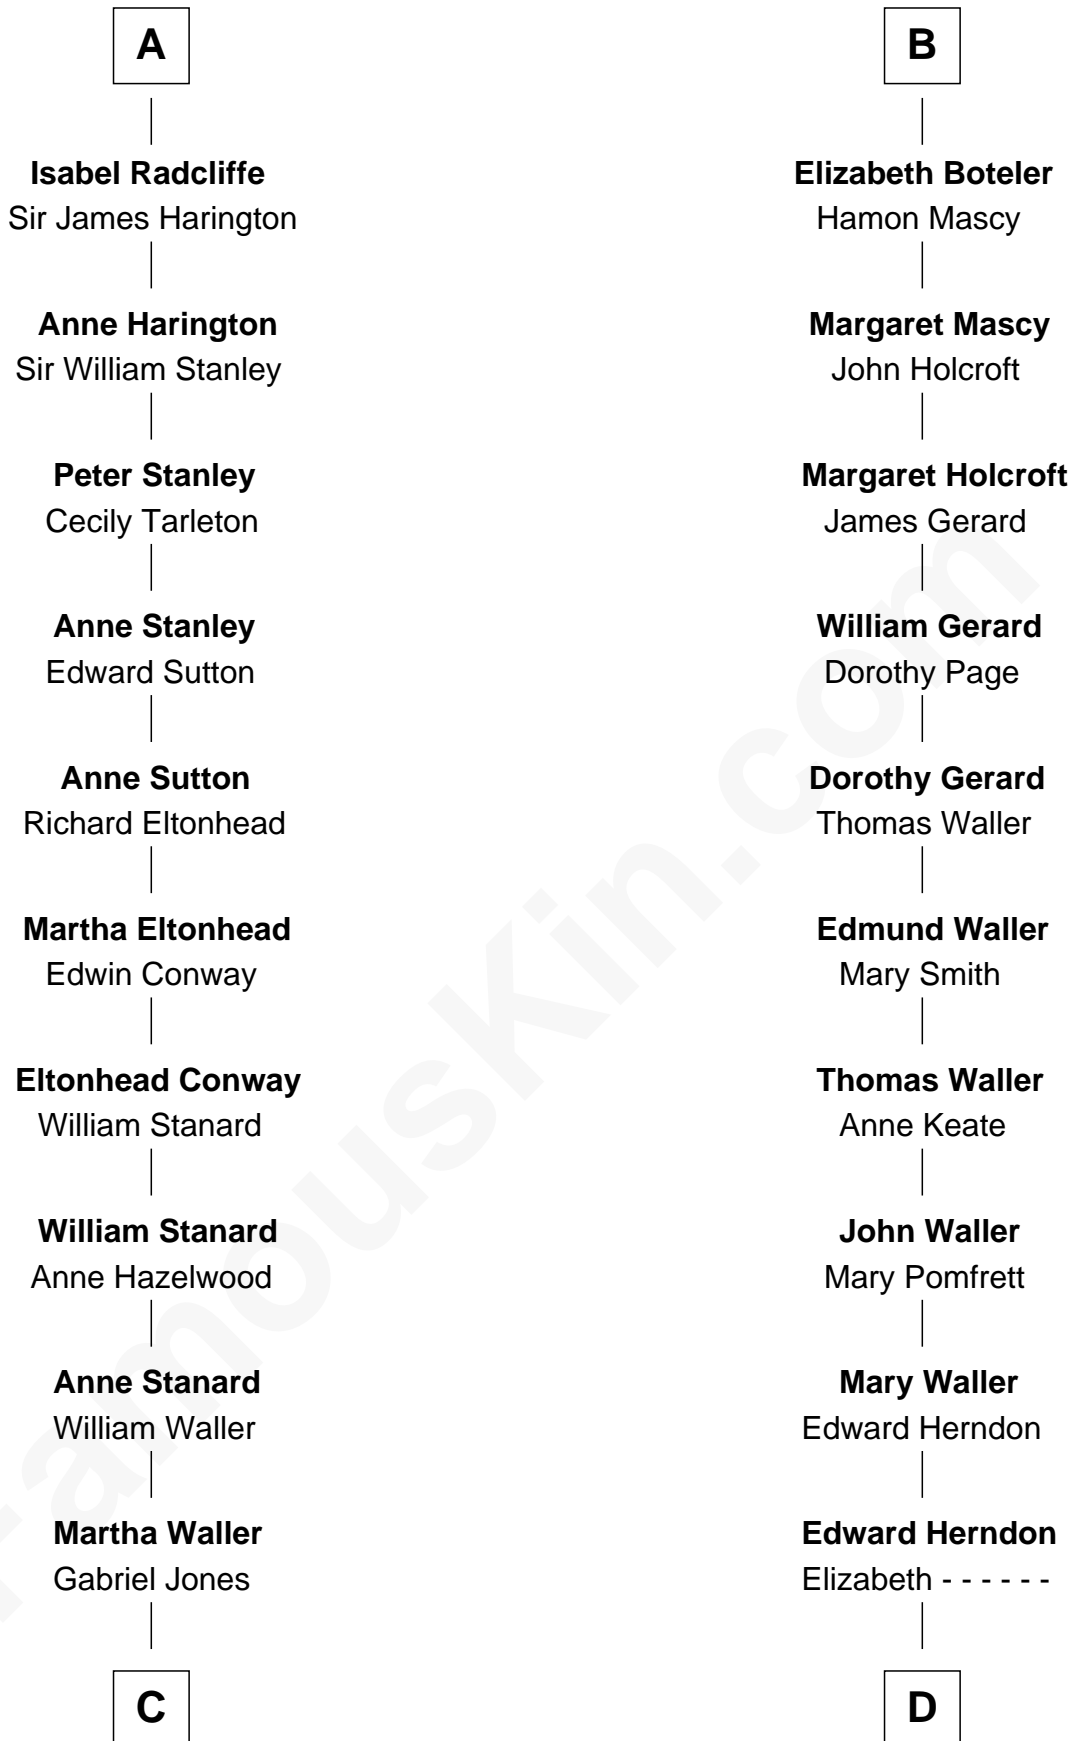

FamousKin.com

Relationship Chart of

Edith (Bolling) Wilson

First Lady of President Woodrow Wilson

20th cousin 1 time removed of

Ellen (Herndon) Arthur

Wife of President Chester A. Arthur

William le Fleming

C

Anne Jones
William Scott

Harriet B. Scott
Benjamin Wigginton

Anne E. Wigginton
Archibald Bolling

William Holcombe Bolling
Sarah Spiers White

Edith (Bolling) Wilson
First Lady of Woodrow Wilson

D

Joseph Herndon
Mary Minor