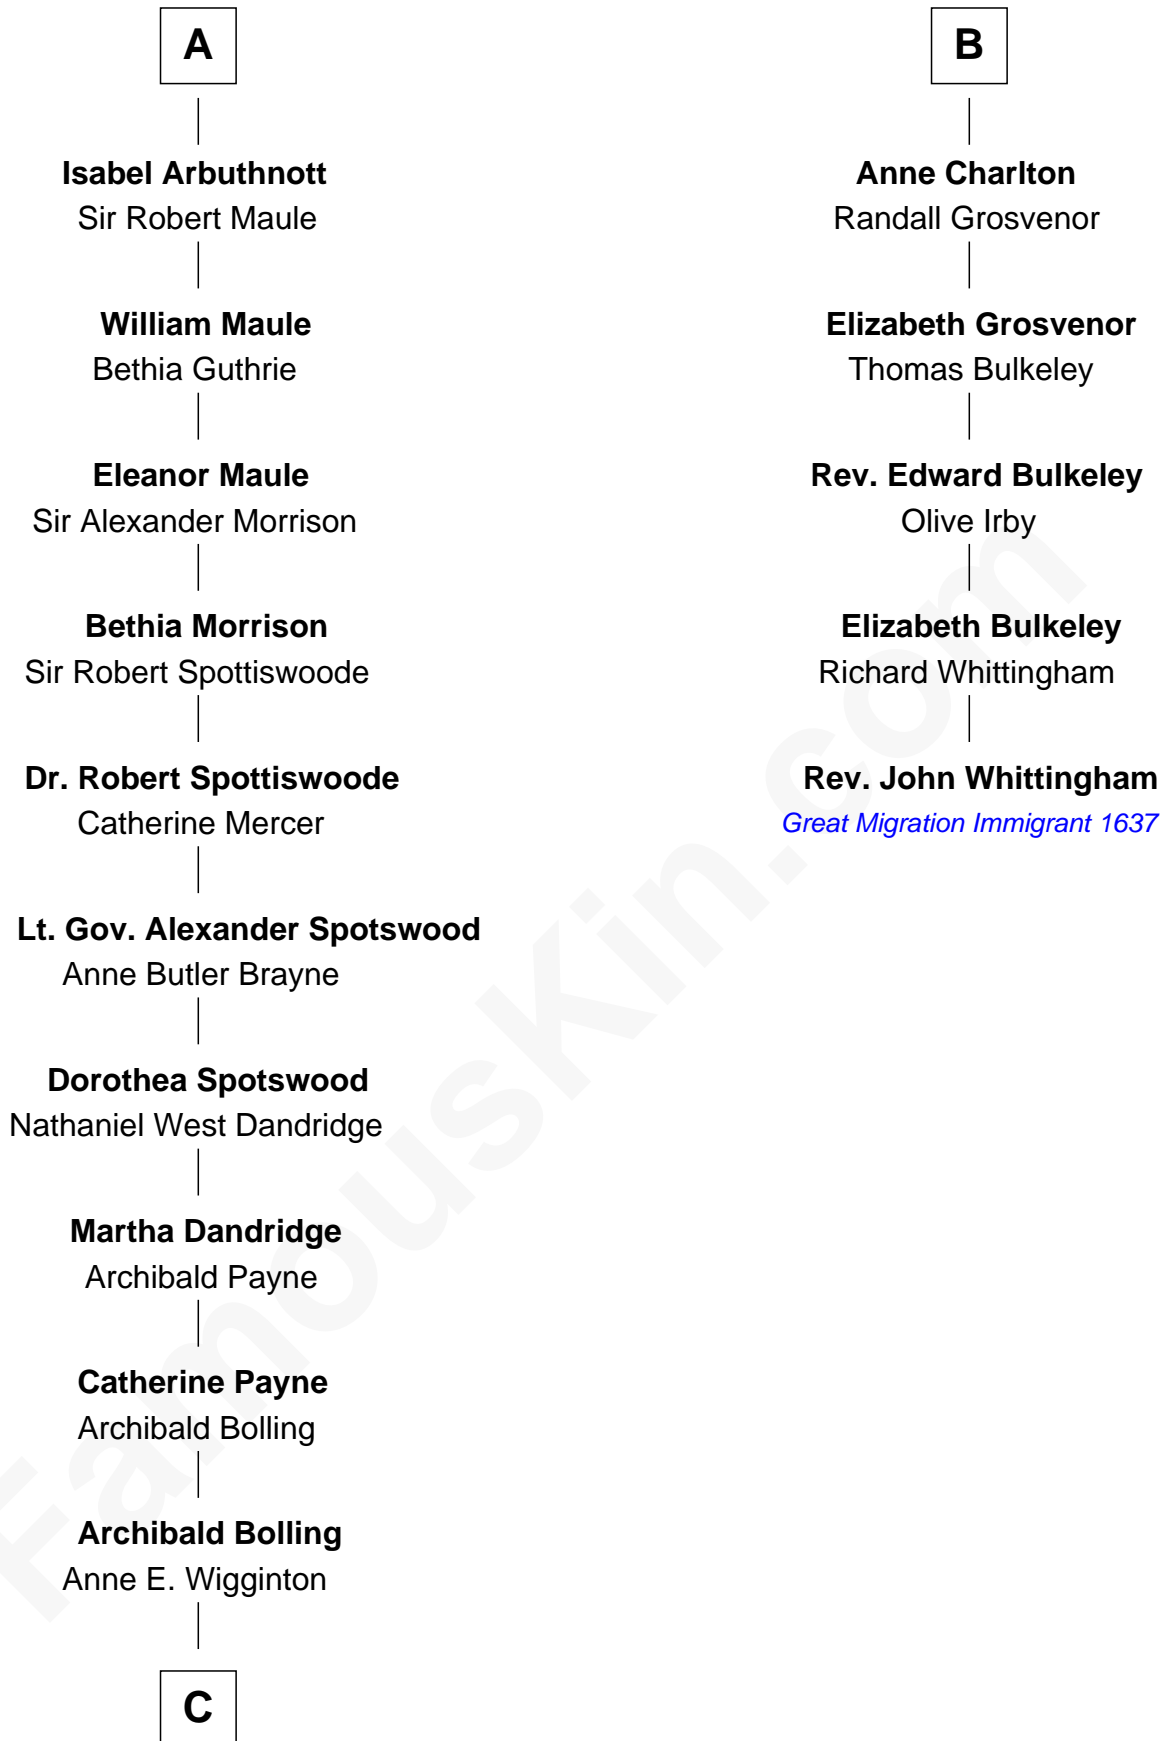

FamousKin.com

Relationship Chart of

Edith (Bolling) Wilson

First Lady of President Woodrow Wilson

11th cousin 7 times removed of

Rev. John Whittingham

(c1616 - 1639) Great Migration Immigrant 1637

C

William Holcombe Bolling

Sarah Spiers White

Edith (Bolling) Wilson

First Lady of Woodrow Wilson

FamousKin.com