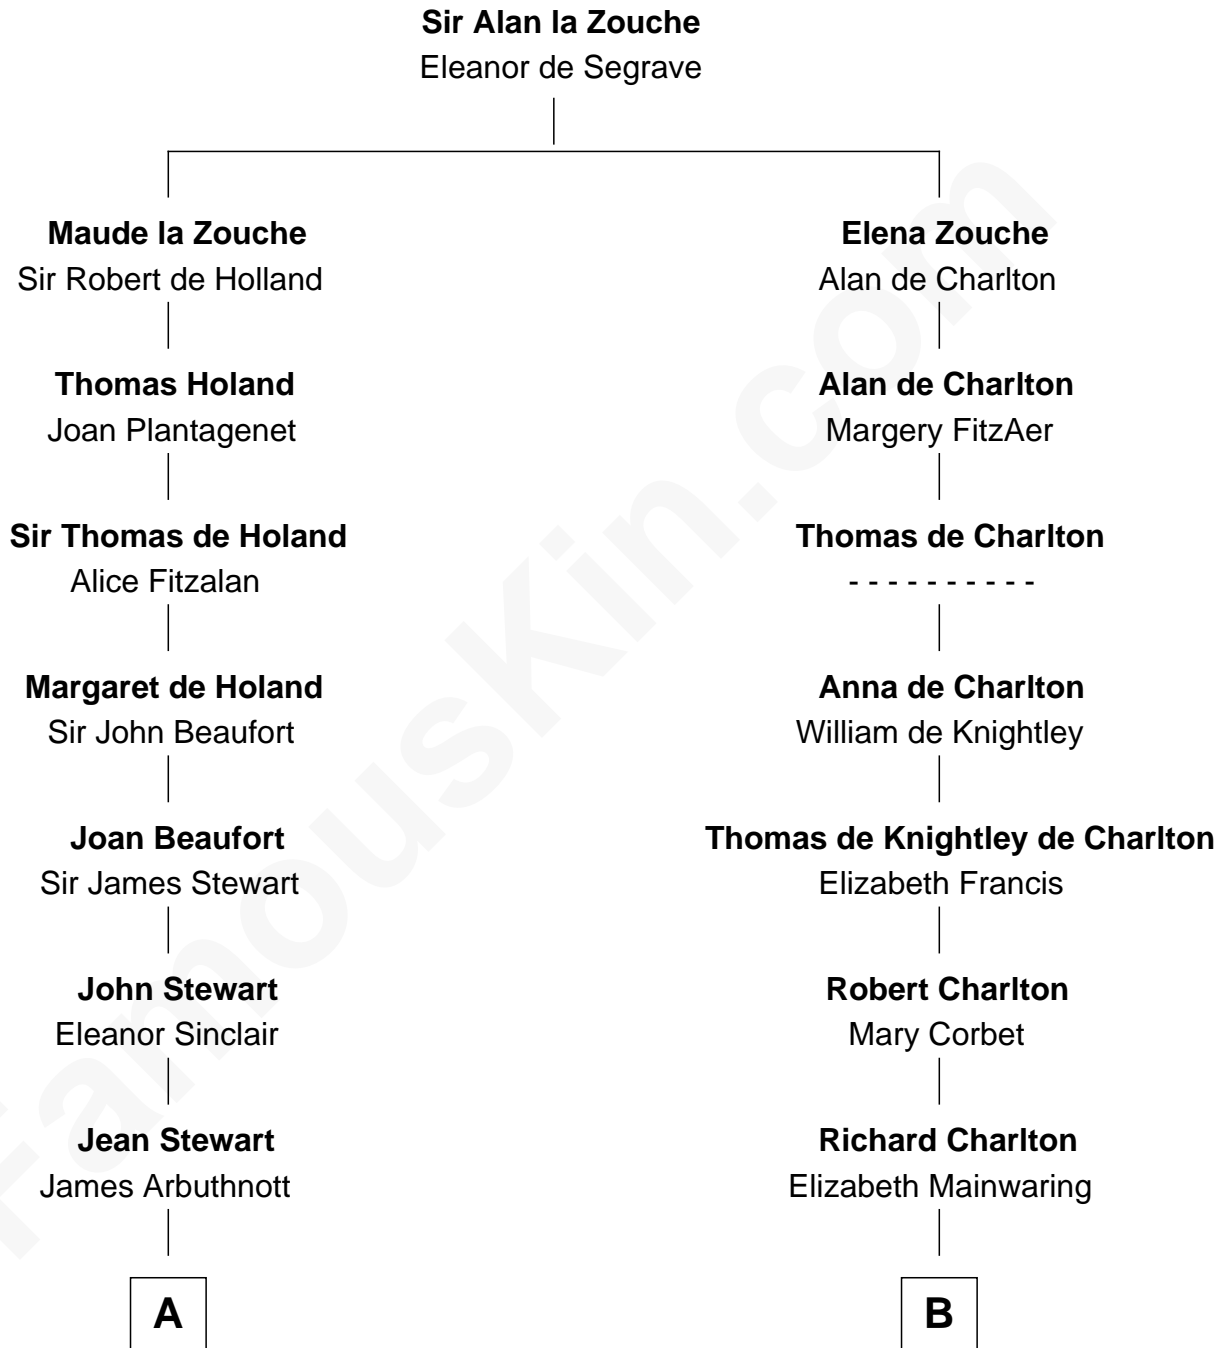

FamousKin.com

Relationship Chart of

Edith (Bolling) Wilson

First Lady of President Woodrow Wilson

11th cousin 7 times removed of

Rev. John Whittingham

(c1616 - 1639) Great Migration Immigrant 1637

C

William Holcombe Bolling

Sarah Spiers White

Edith (Bolling) Wilson

First Lady of Woodrow Wilson

FamousKin.com