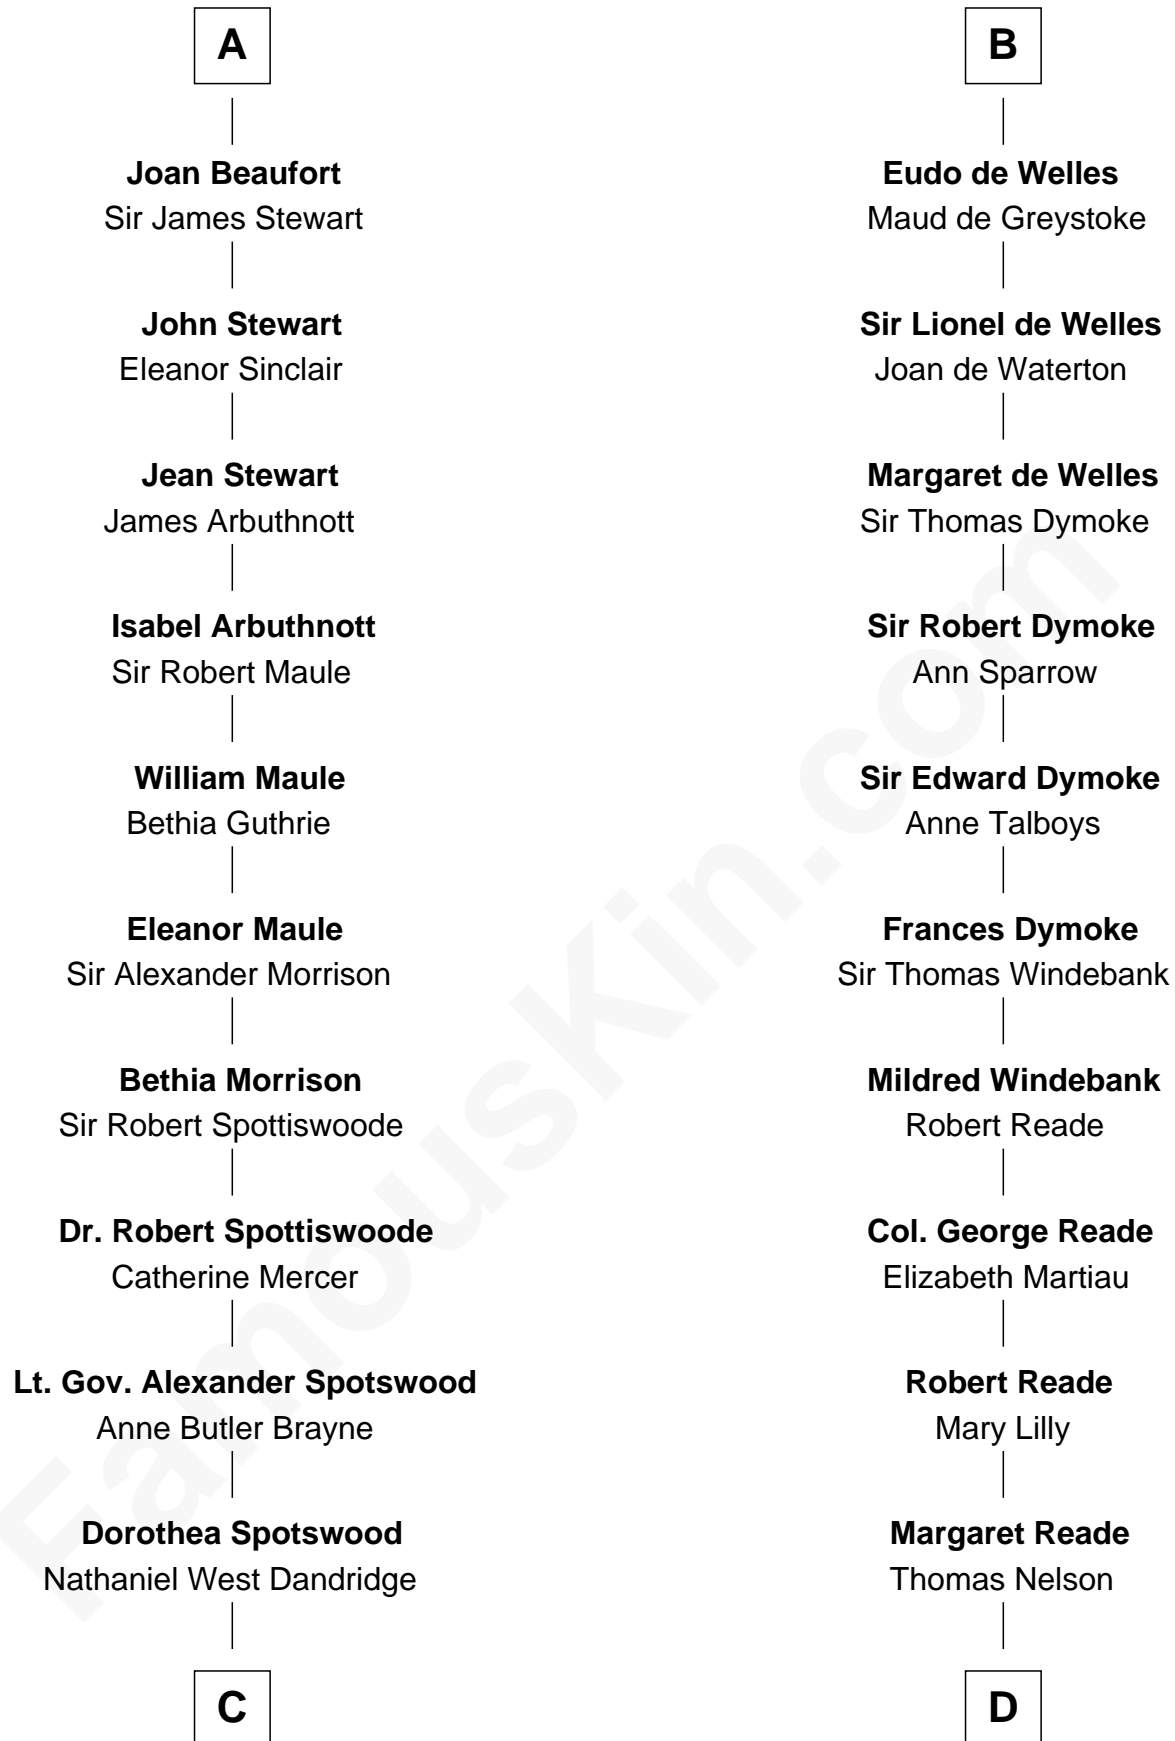

FamousKin.com

Relationship Chart of

Edith (Bolling) Wilson

First Lady of President Woodrow Wilson

18th cousin 3 times removed of

Thomas Nelson

Signer of the Declaration of Independence

Philip of Swabia

Joan of Lancaster

John de Mowbray

John de Mowbray

Elizabeth de Segrave

Eleanor de Mowbray

John de Welles

B

C

Martha Dandridge

Archibald Payne

Catherine Payne

Archibald Bolling

Archibald Bolling

Anne E. Wigginton

William Holcombe Bolling

Sarah Spiers White