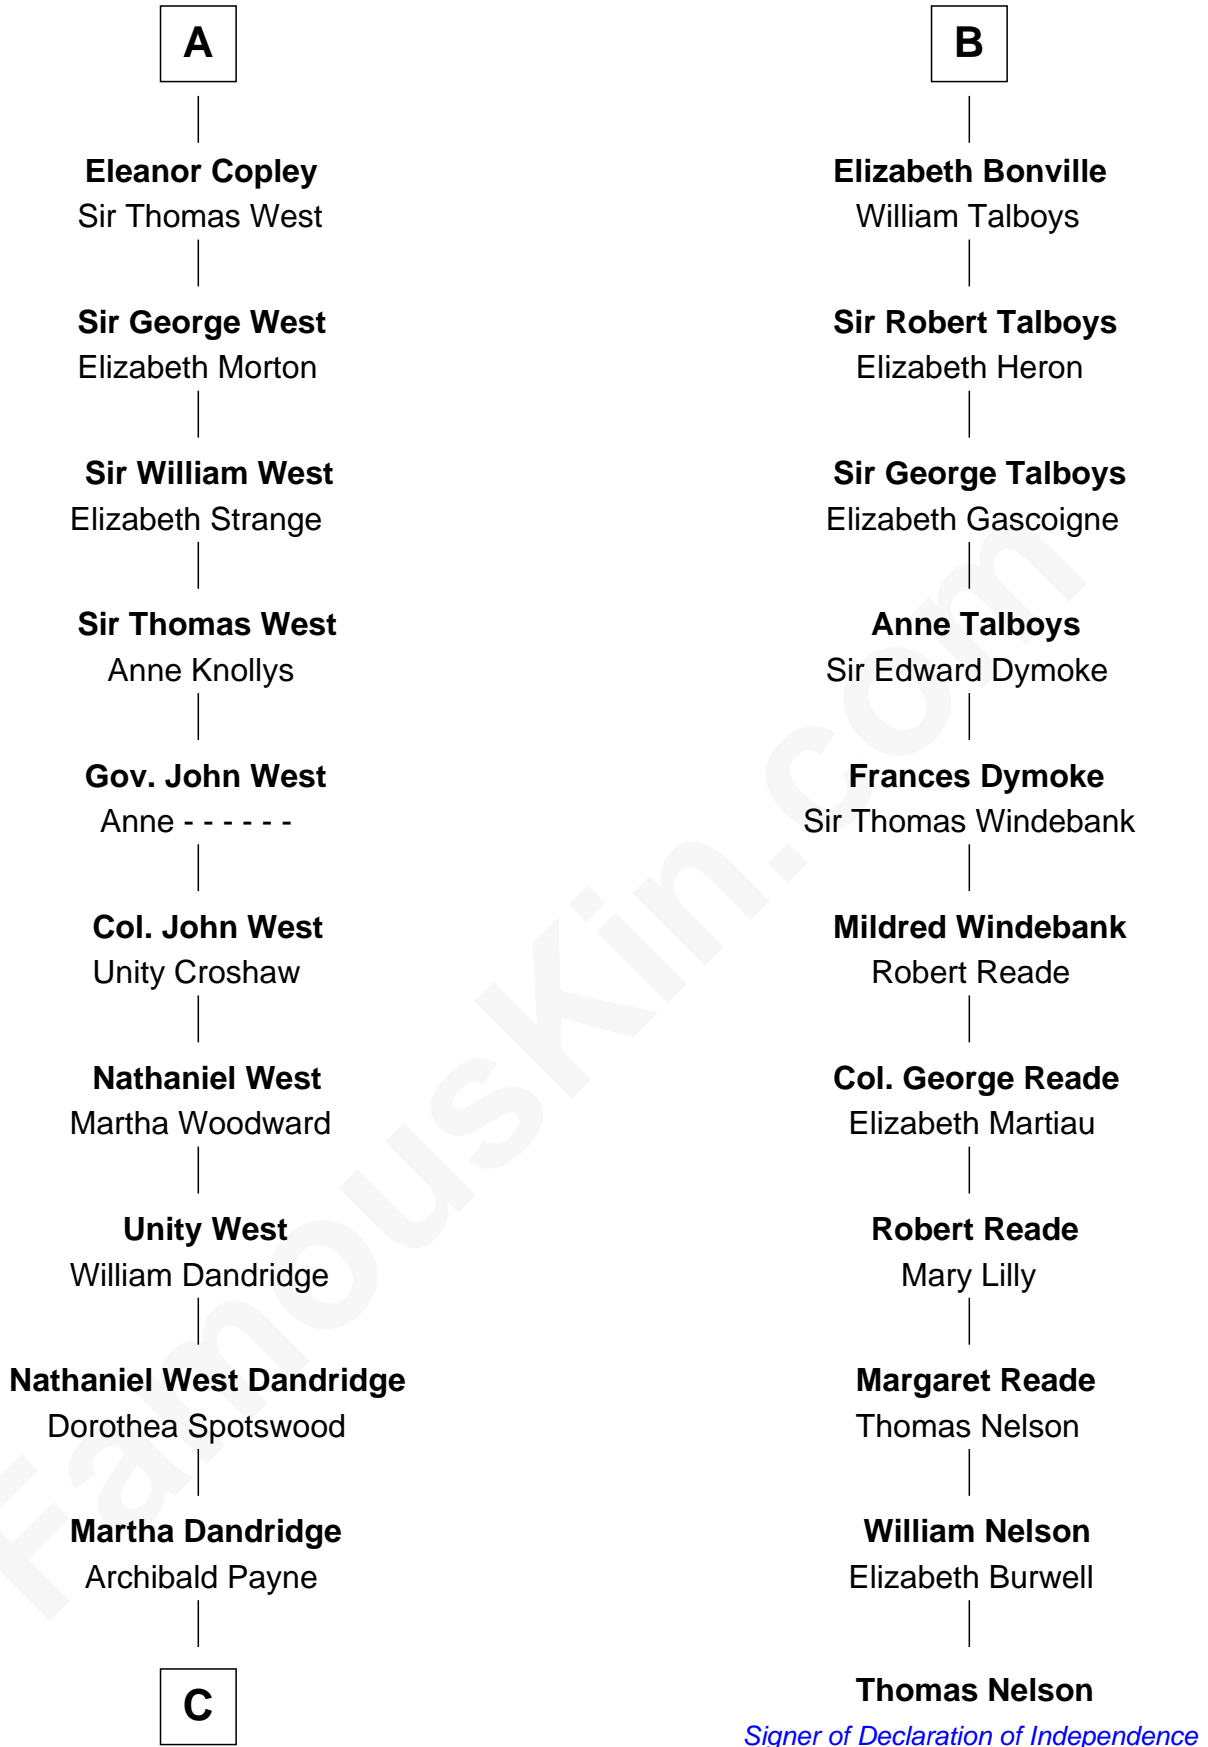

## Relationship Chart of

### Edith (Bolling) Wilson

*First Lady of President Woodrow Wilson*

17th cousin 3 times removed of

### Thomas Nelson

*Signer of the Declaration of Independence*

**Sir Roger de Somery**

Nichole d'Aubenev

**C**

—  
**Catherine Payne**

Archibald Bolling

—  
**Archibald Bolling**