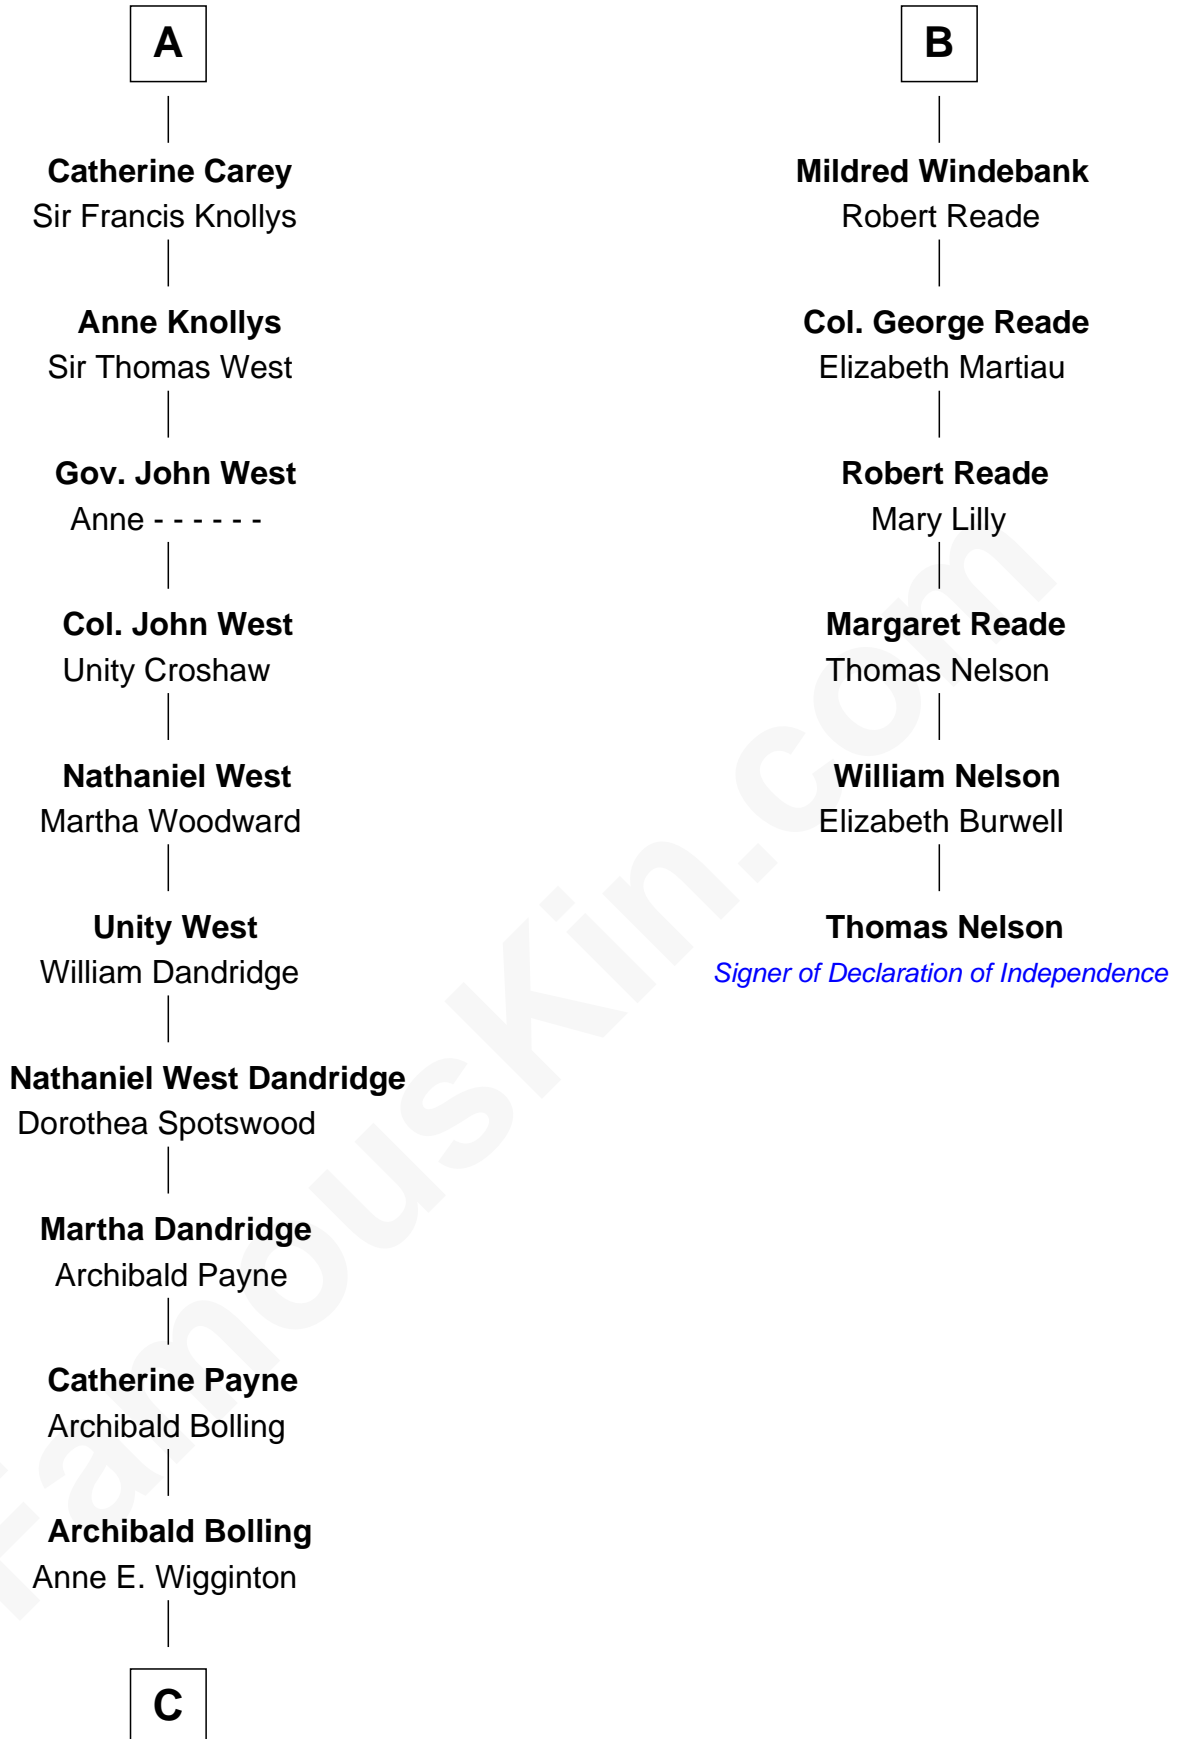

FamousKin.com

Relationship Chart of

Edith (Bolling) Wilson

First Lady of President Woodrow Wilson

12th cousin 6 times removed of

Thomas Nelson

Signer of the Declaration of Independence

C

William Holcombe Bolling

Sarah Spiers White

Edith (Bolling) Wilson

First Lady of Woodrow Wilson

FamousKin.com