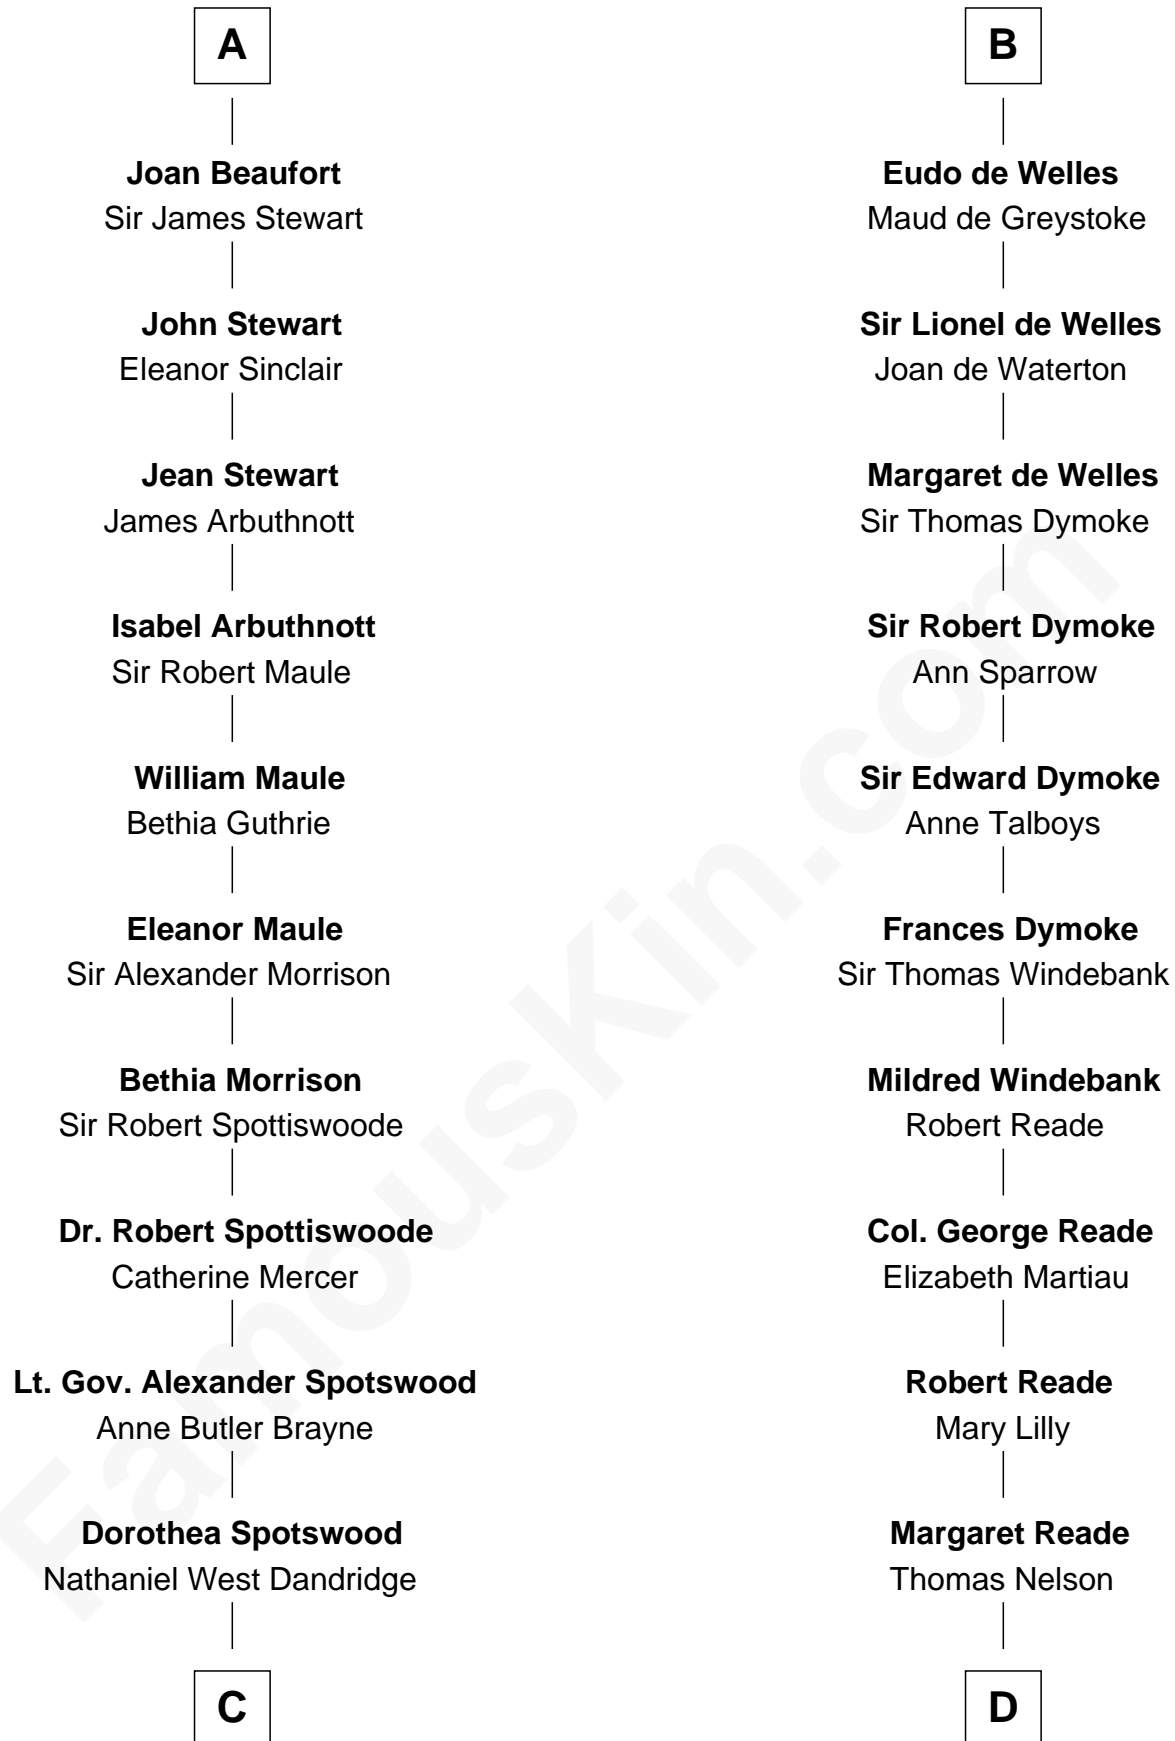

## Relationship Chart of

### Edith (Bolling) Wilson

*First Lady of President Woodrow Wilson*

18th cousin 3 times removed of

### Thomas Nelson

*Signer of the Declaration of Independence*

**C**

**Martha Dandridge**

Archibald Payne

**Catherine Payne**

Archibald Bolling

**Archibald Bolling**

Anne E. Wigginton

**William Holcombe Bolling**

Sarah Spiers White

**Edith (Bolling) Wilson**

*First Lady of Woodrow Wilson*

**D**

**William Nelson**

Elizabeth Burwell