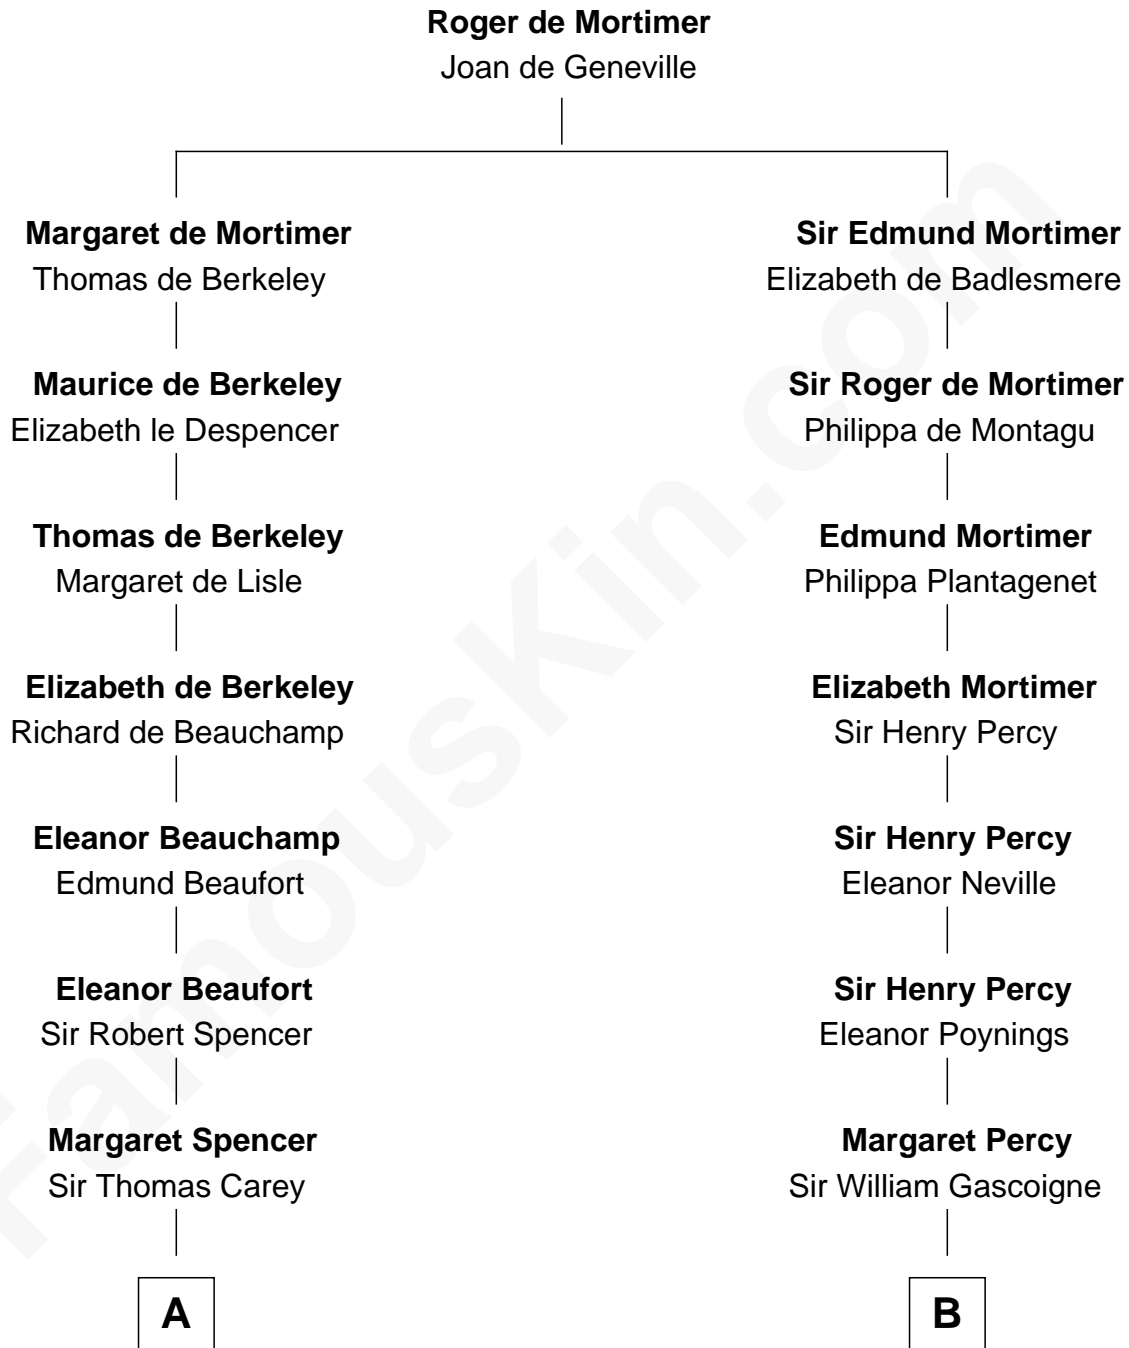

FamousKin.com

Relationship Chart of

Edith (Bolling) Wilson

First Lady of President Woodrow Wilson

15th cousin 4 times removed of

Thomas Nelson

Signer of the Declaration of Independence

C

—
Archibald Bolling

Anne E. Wigginton

—
William Holcombe Bolling

Sarah Spiers White

—
Edith (Bolling) Wilson

First Lady of Woodrow Wilson

FamousKin.com