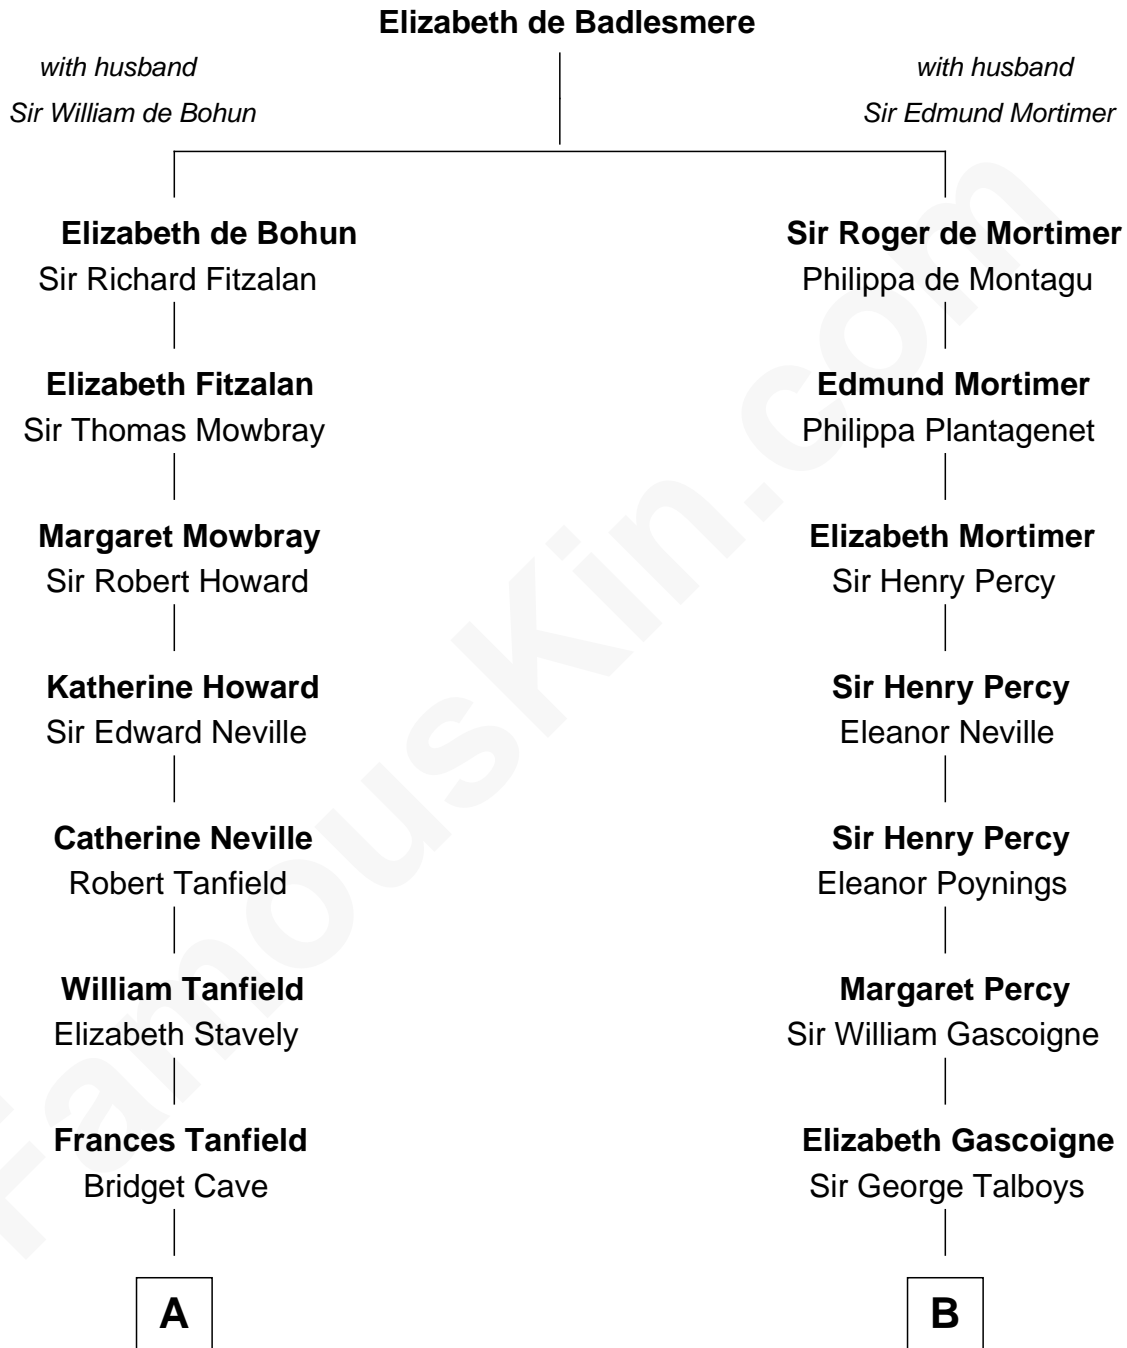

FamousKin.com

Relationship Chart of Edith (Bolling) Wilson

First Lady of President Woodrow Wilson

14th cousin 4 times removed of

Thomas Nelson

Signer of the Declaration of Independence

C

William Holcombe Bolling

Sarah Spiers White

Edith (Bolling) Wilson

First Lady of Woodrow Wilson

FamousKin.com