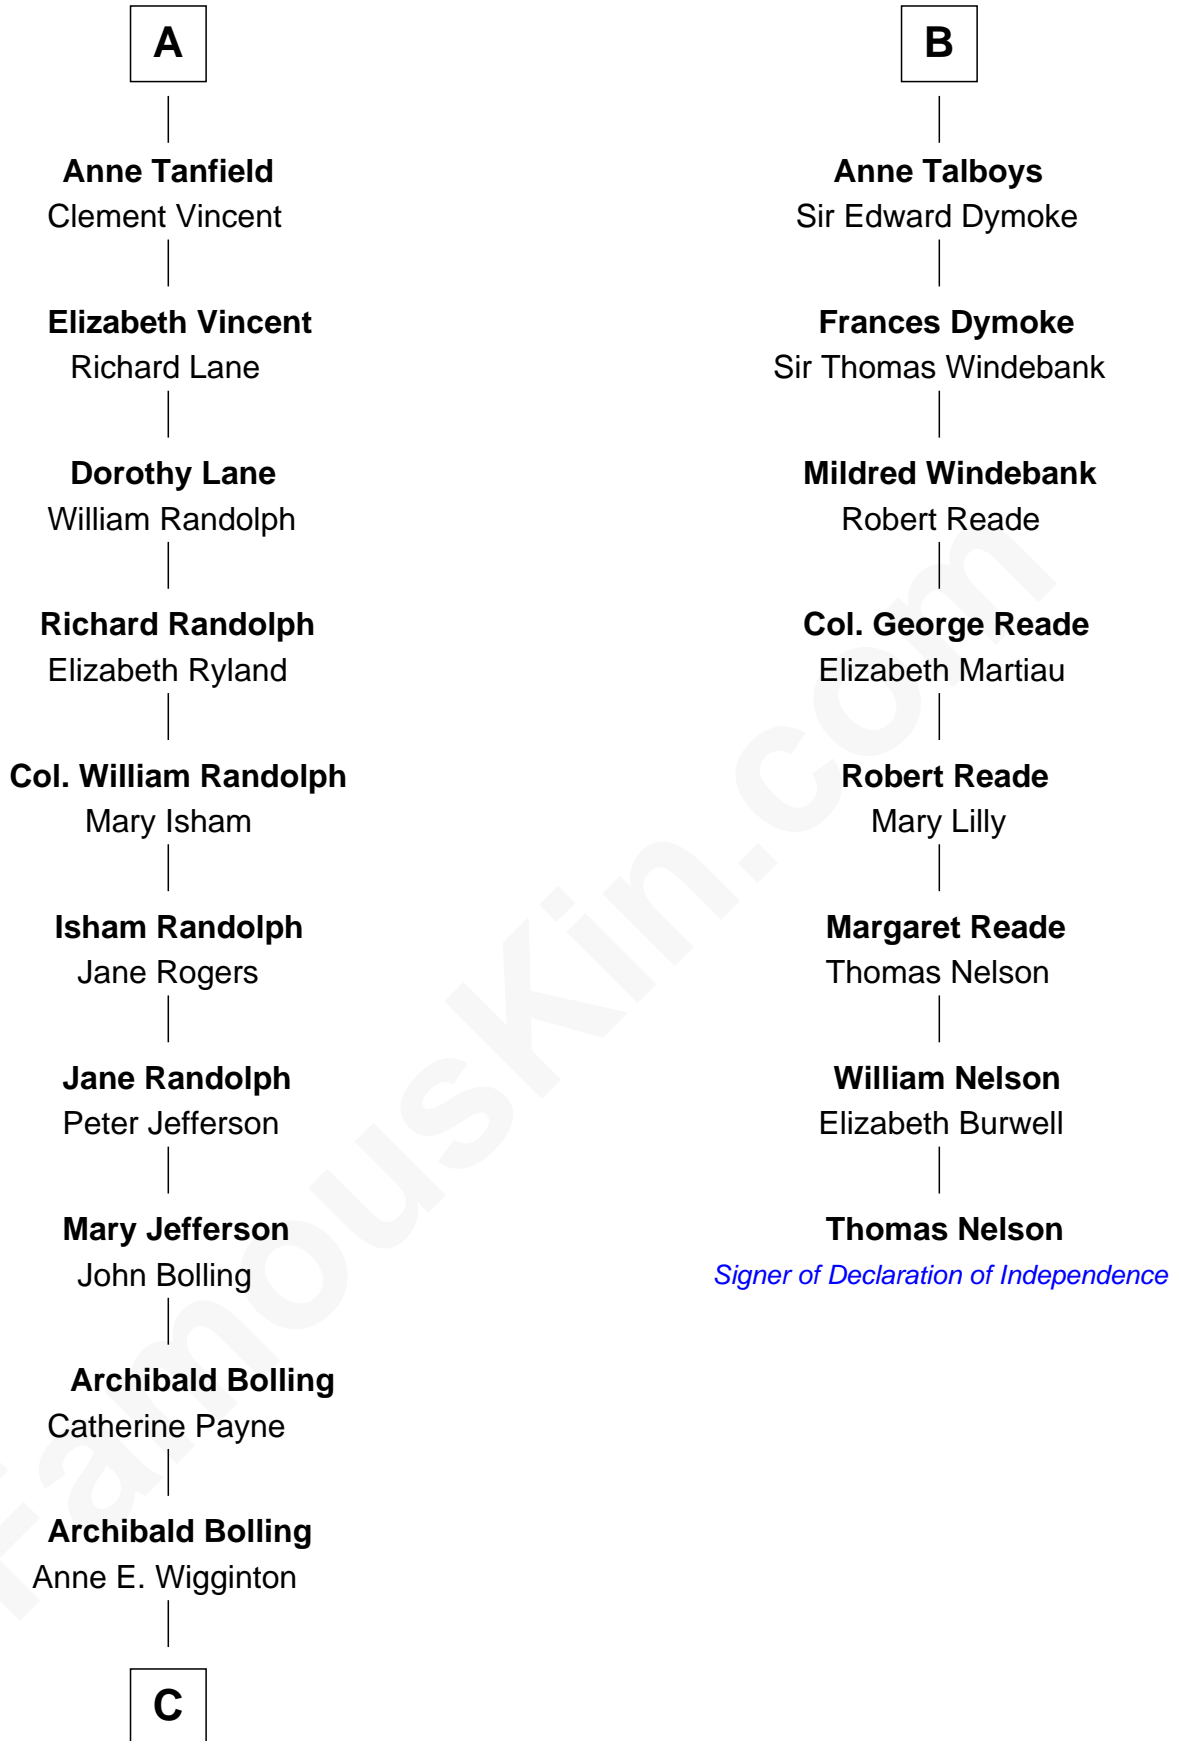

FamousKin.com

Relationship Chart of Edith (Bolling) Wilson

First Lady of President Woodrow Wilson

14th cousin 4 times removed of

Thomas Nelson

Signer of the Declaration of Independence

C

William Holcombe Bolling

Sarah Spiers White

Edith (Bolling) Wilson

First Lady of Woodrow Wilson

FamousKin.com