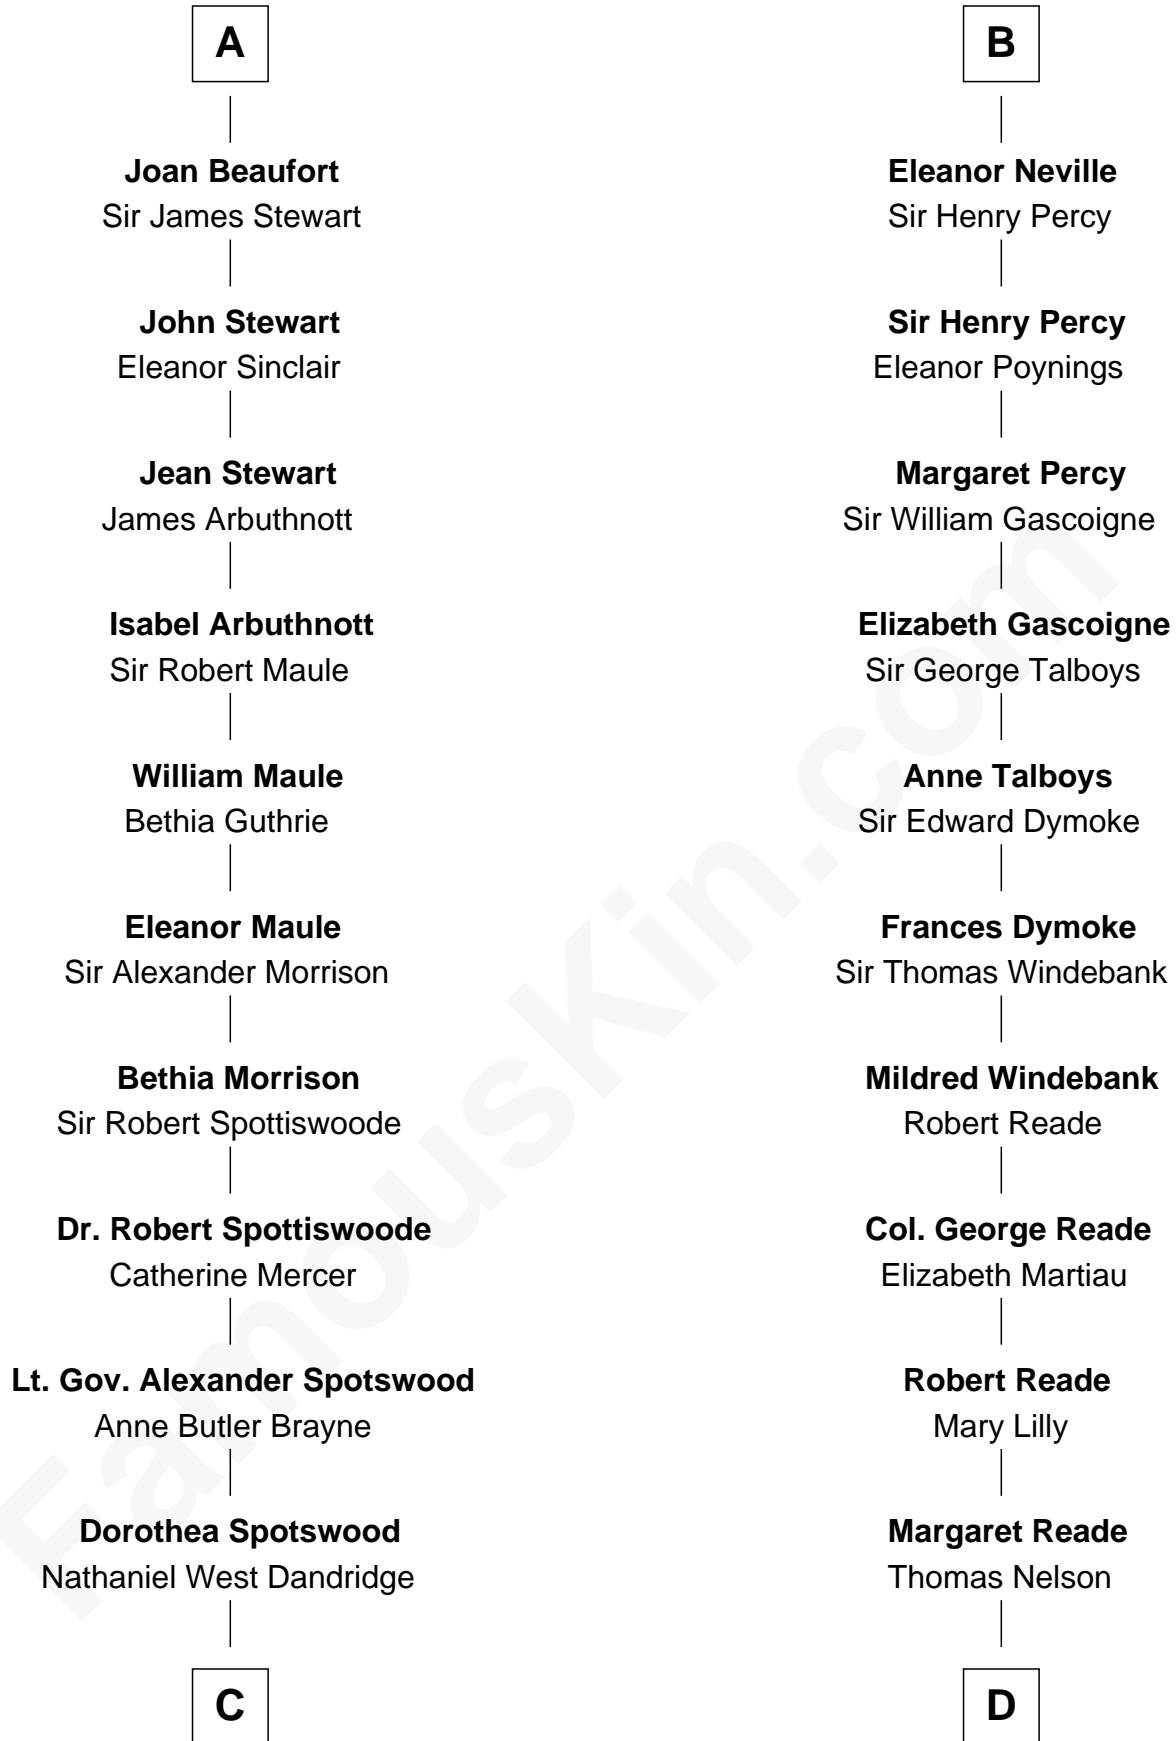

FamousKin.com

Relationship Chart of

Edith (Bolling) Wilson

First Lady of President Woodrow Wilson

18th cousin 3 times removed of

Thomas Nelson

Signer of the Declaration of Independence

Andrew II, King of Hungary

C

Martha Dandridge

Archibald Payne

Catherine Payne

Archibald Bolling

Archibald Bolling

Anne E. Wigginton

William Holcombe Bolling

Sarah Spiers White

Edith (Bolling) Wilson

First Lady of Woodrow Wilson

D

William Nelson

Elizabeth Burwell

Thomas Nelson

Signer of Declaration of Independence