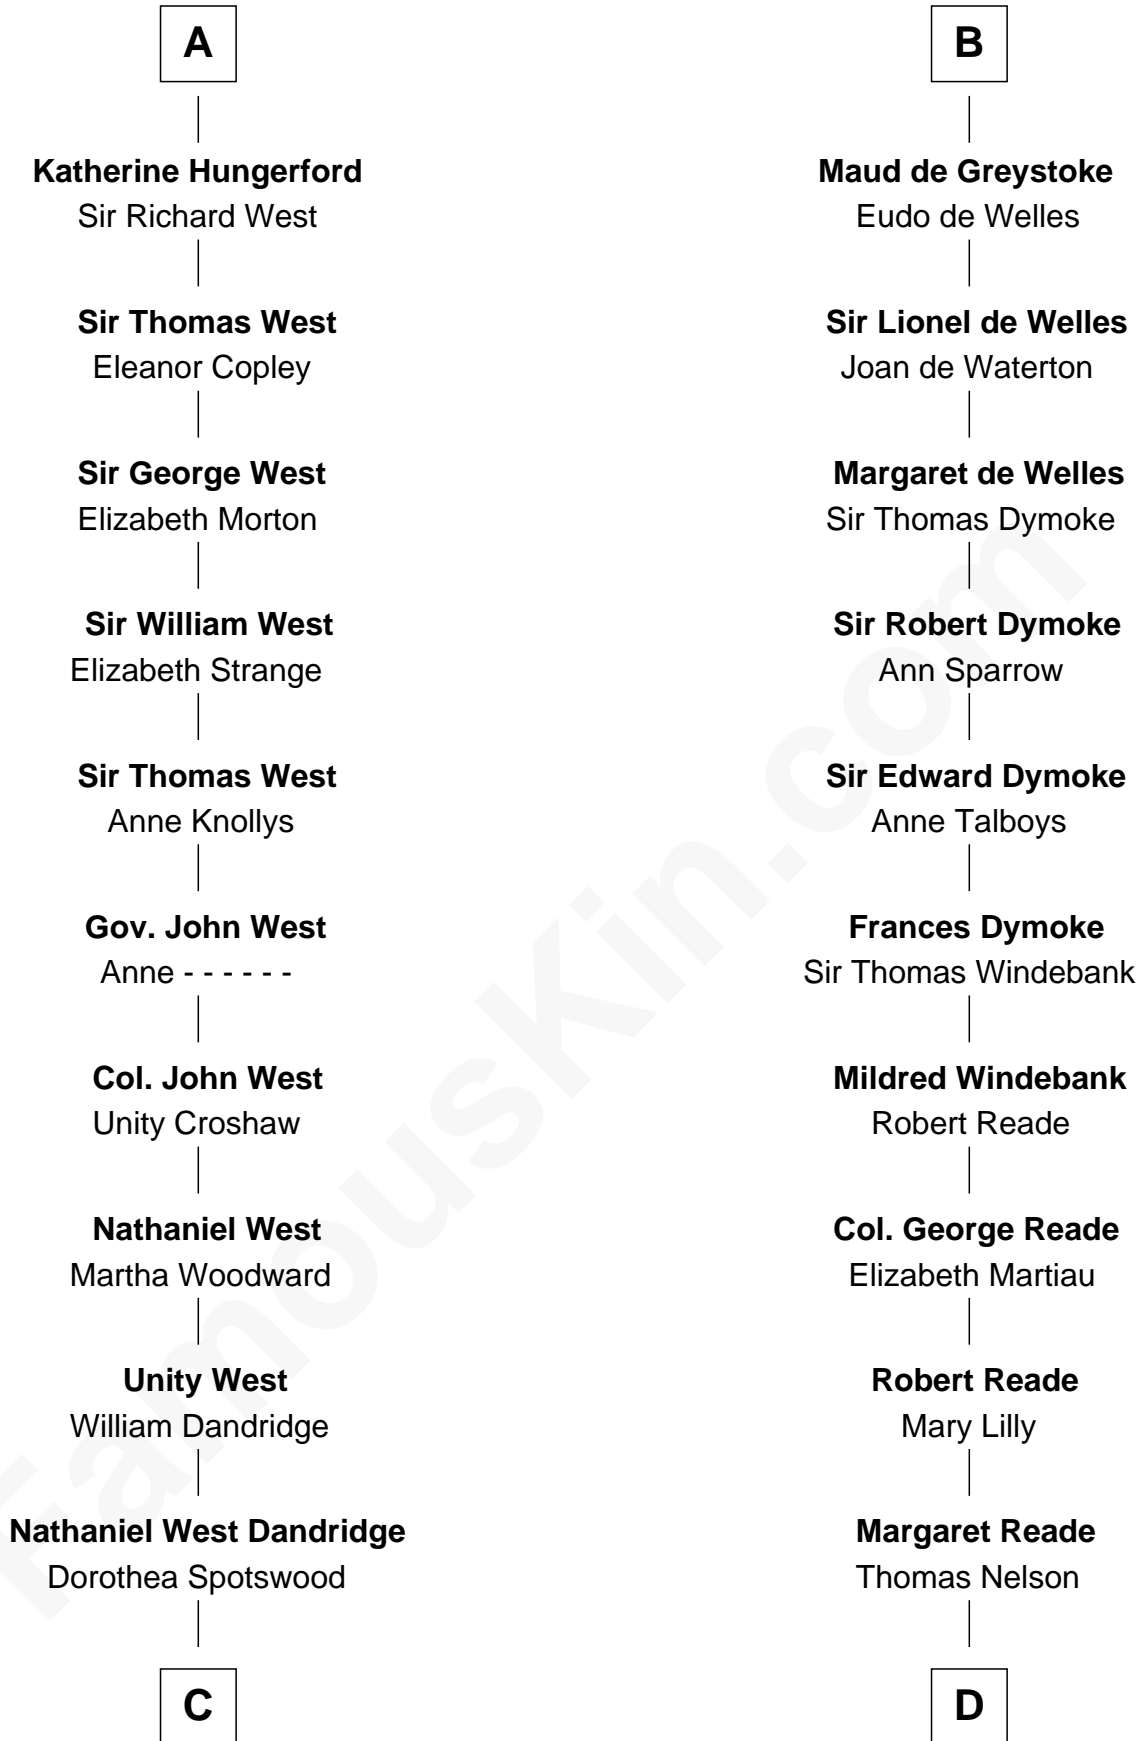

FamousKin.com

Relationship Chart of

Edith (Bolling) Wilson

First Lady of President Woodrow Wilson

18th cousin 3 times removed of

Thomas Nelson

Signer of the Declaration of Independence

C

Martha Dandridge

Archibald Payne

Catherine Payne

Archibald Bolling

Archibald Bolling

Anne E. Wigginton

William Holcombe Bolling

Sarah Spiers White