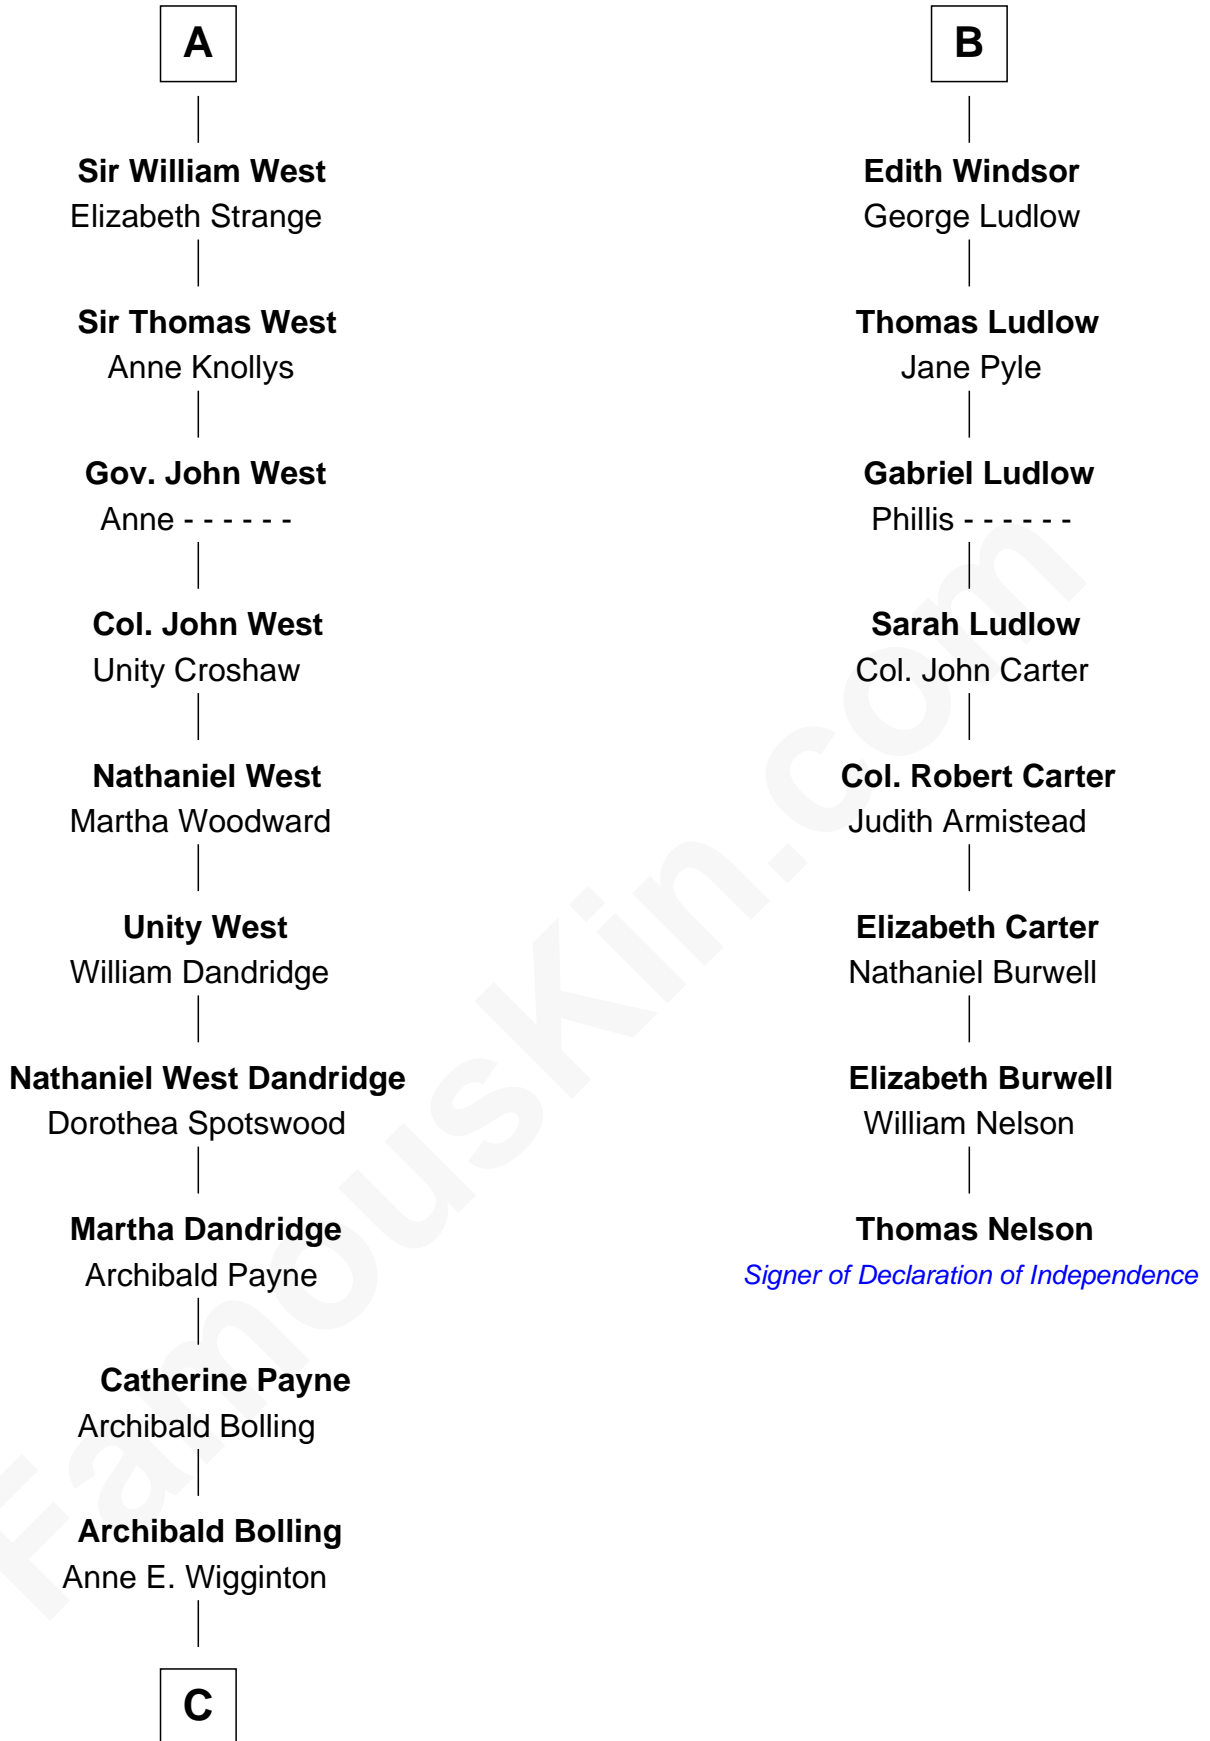

FamousKin.com

Relationship Chart of

Edith (Bolling) Wilson

First Lady of President Woodrow Wilson

14th cousin 4 times removed of

Thomas Nelson

Signer of the Declaration of Independence

Sir Hugh de Courtenay

Margaret Botreaux

Katherine Hungerford

Sir Richard West

Sir Thomas West

Eleanor Copley

Sir George West

Elizabeth Morton

A

Elizabeth Stratton

John Andrews

Elizabeth Andrews

Sir Thomas de Windsor

Sir Andrews de Windsor

Elizabeth Blount

B

C

William Holcombe Bolling

Sarah Spiers White

Edith (Bolling) Wilson

First Lady of Woodrow Wilson

FamousKin.com