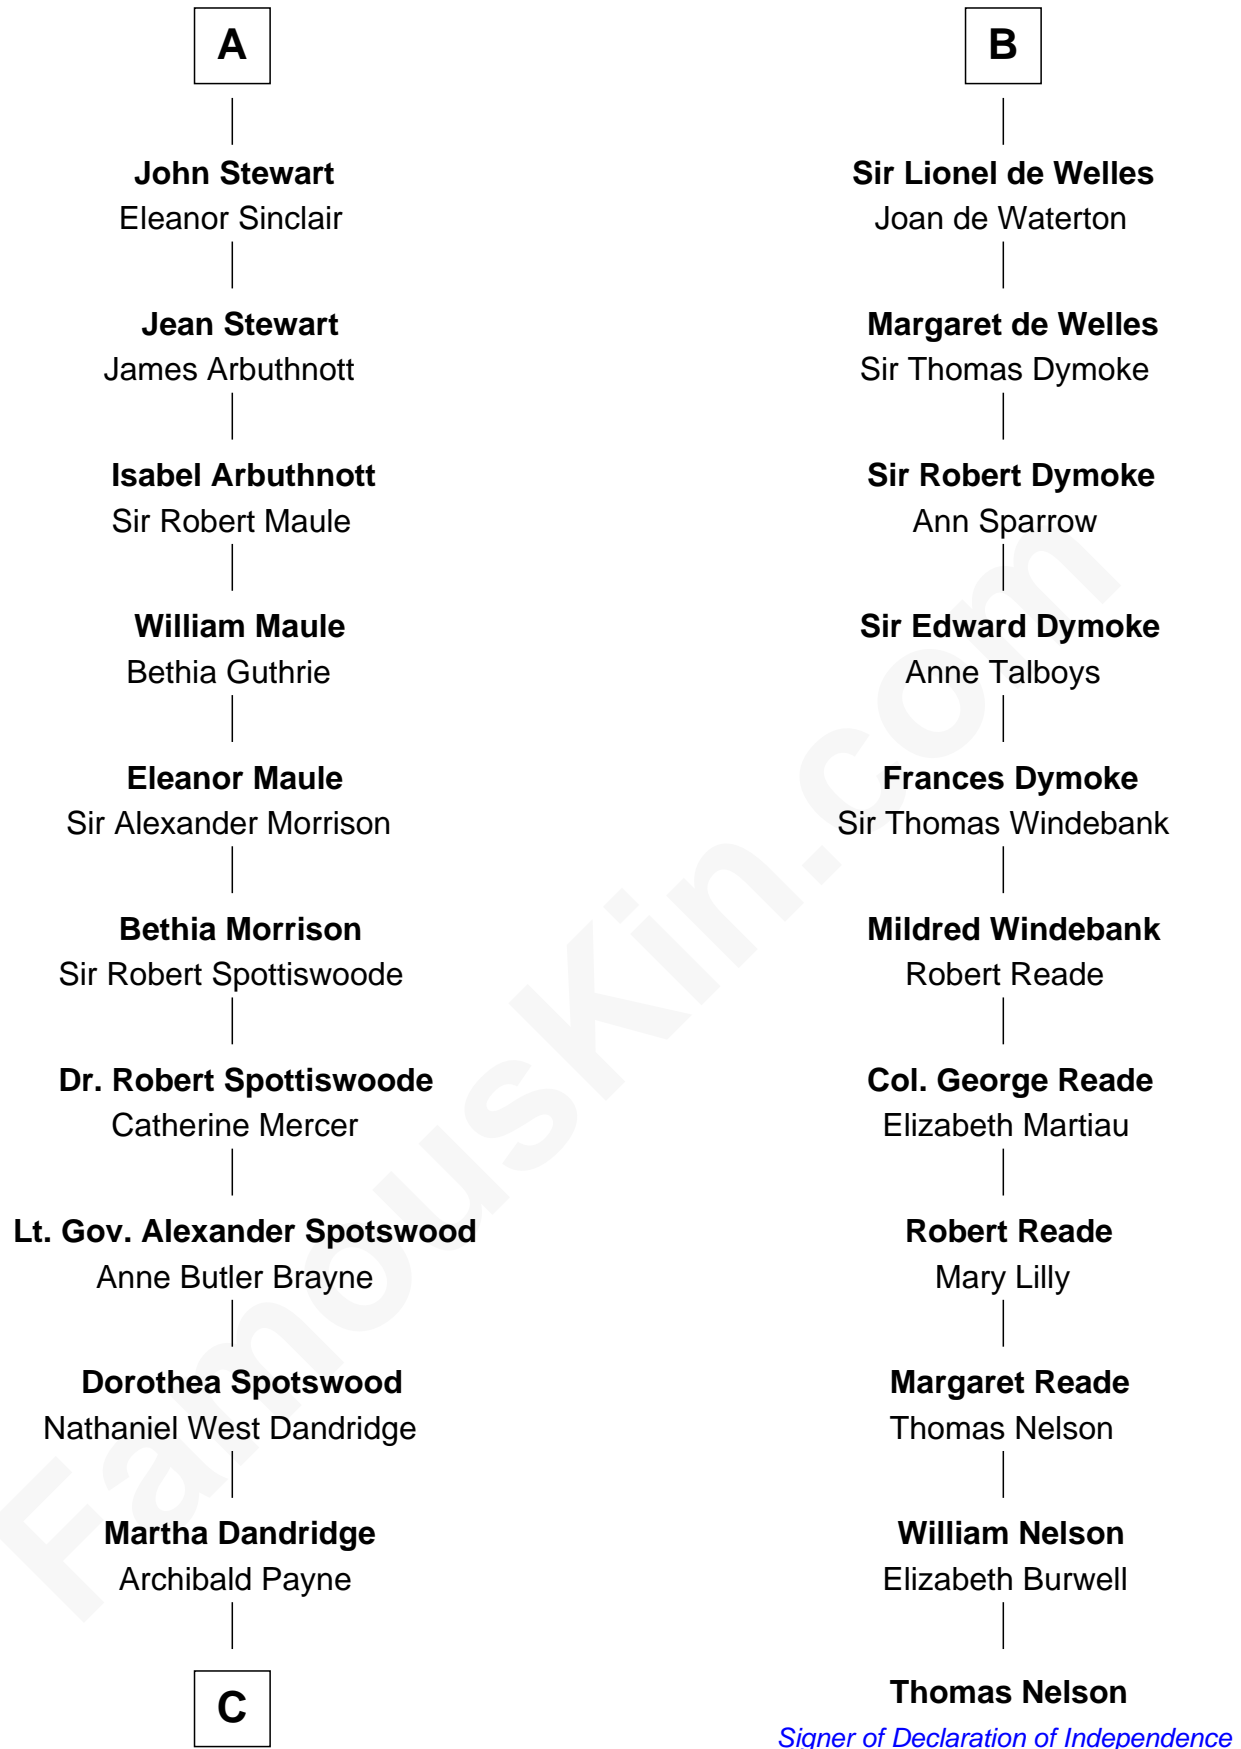

FamousKin.com

Relationship Chart of

Edith (Bolling) Wilson

First Lady of President Woodrow Wilson

17th cousin 3 times removed of

Thomas Nelson

Signer of the Declaration of Independence

Louis VIII, King of France

John de Mowbray

Elizabeth de Segrave

Eleanor de Mowbray

John de Welles

Eudo de Welles

Maud de Greystoke

B

C