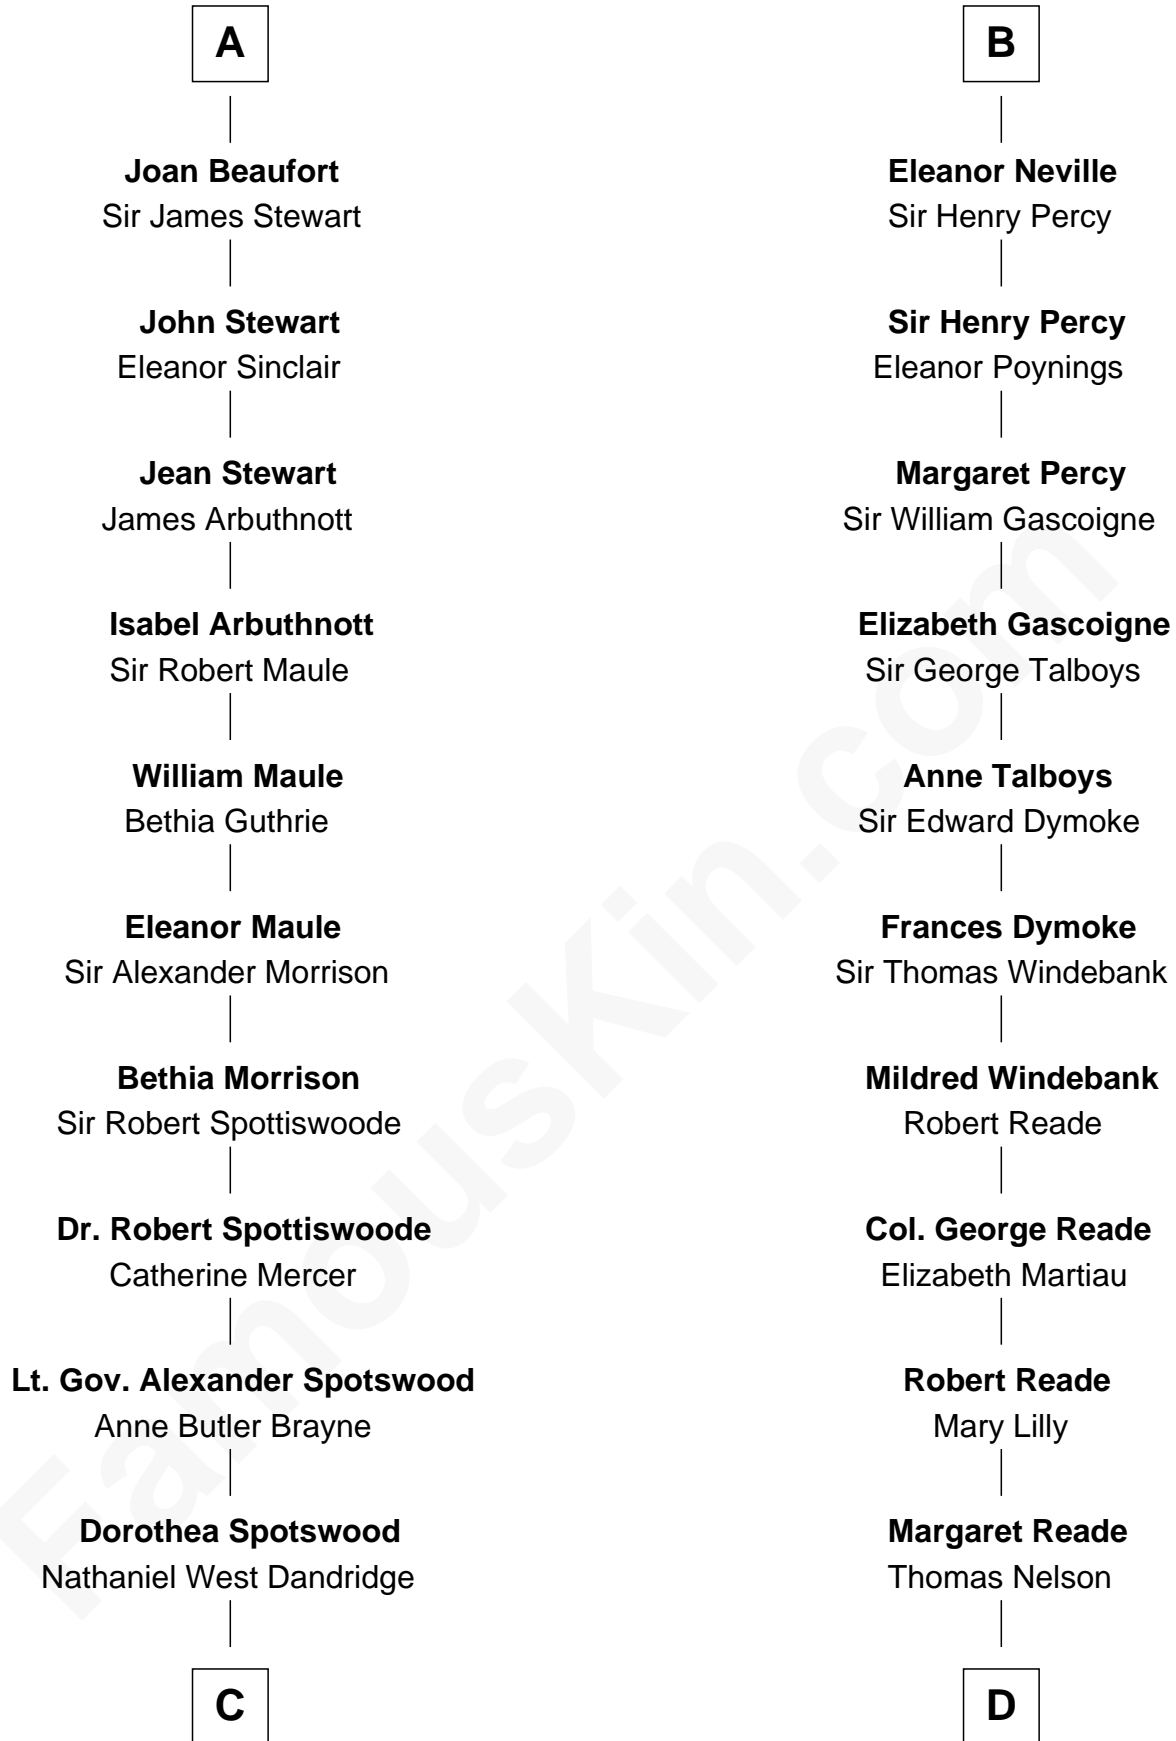

FamousKin.com

Relationship Chart of

Edith (Bolling) Wilson

First Lady of President Woodrow Wilson

18th cousin 3 times removed of

Thomas Nelson

Signer of the Declaration of Independence

C

Martha Dandridge

Archibald Payne

Catherine Payne

Archibald Bolling

Archibald Bolling

Anne E. Wigginton

William Holcombe Bolling

Sarah Spiers White