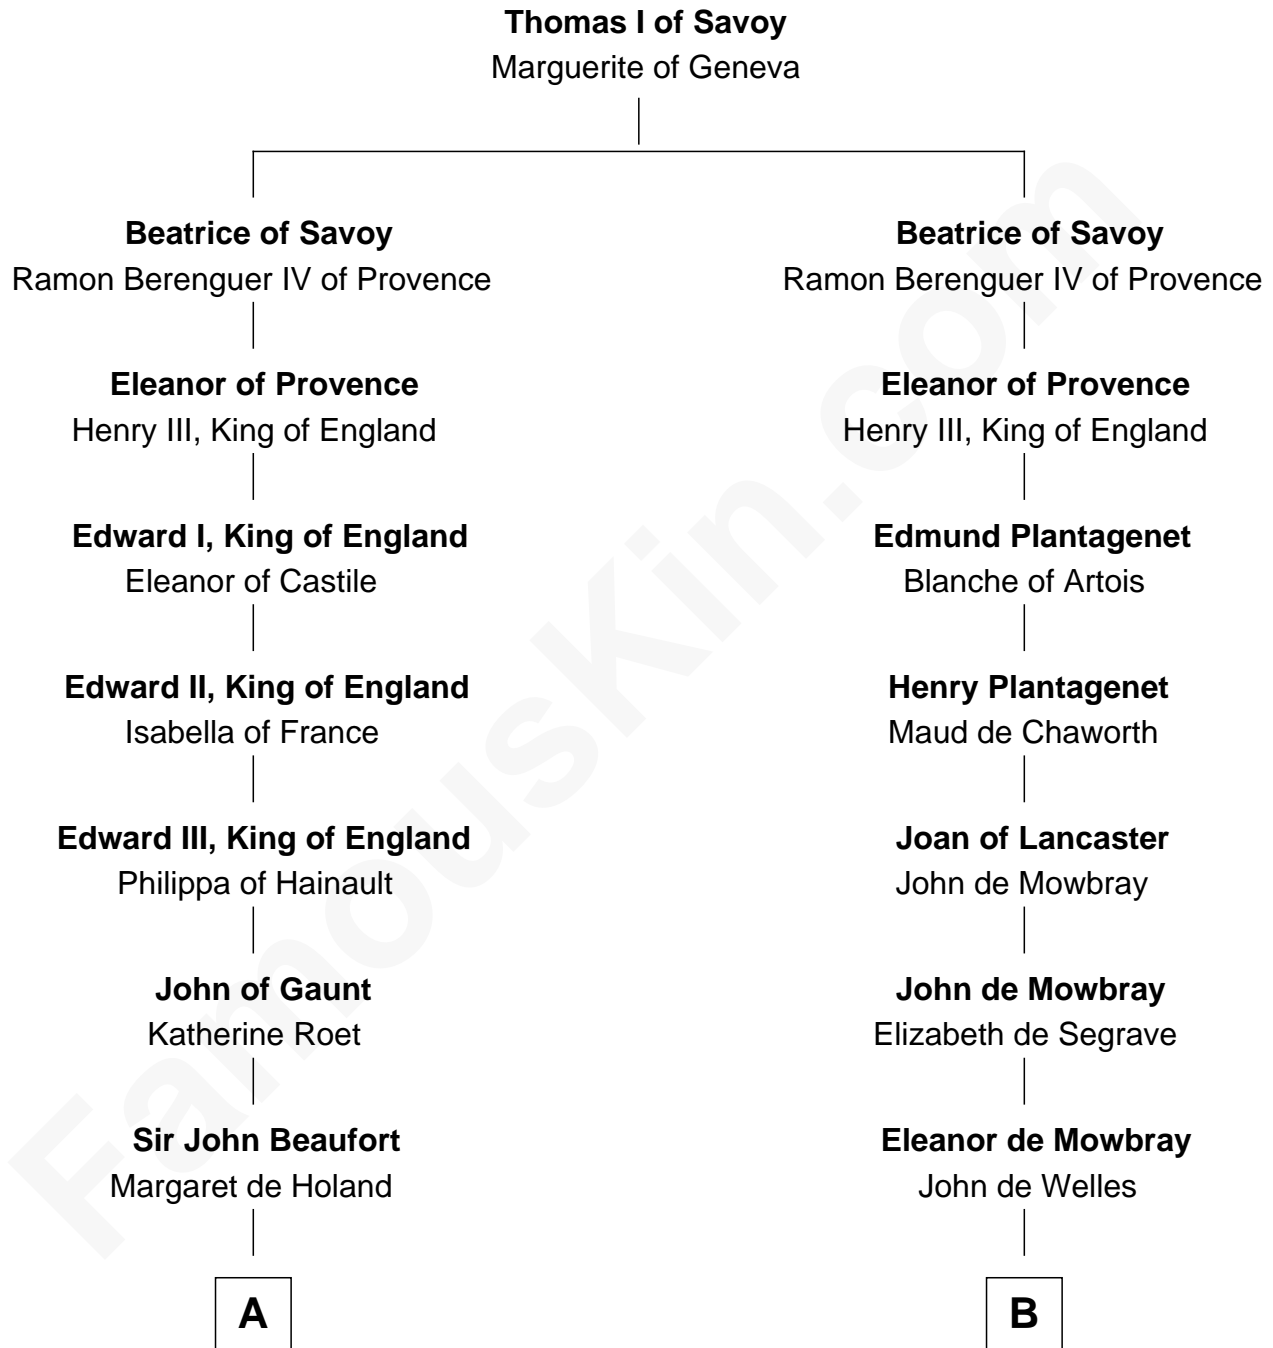

FamousKin.com

Relationship Chart of

Edith (Bolling) Wilson

First Lady of President Woodrow Wilson

18th cousin 3 times removed of

Thomas Nelson

Signer of the Declaration of Independence

C

Martha Dandridge

Archibald Payne

Catherine Payne

Archibald Bolling

Archibald Bolling

Anne E. Wigginton

William Holcombe Bolling

Sarah Spiers White

Edith (Bolling) Wilson

First Lady of Woodrow Wilson

D

William Nelson

Elizabeth Burwell

Thomas Nelson

Signer of Declaration of Independence

FamousKin.com