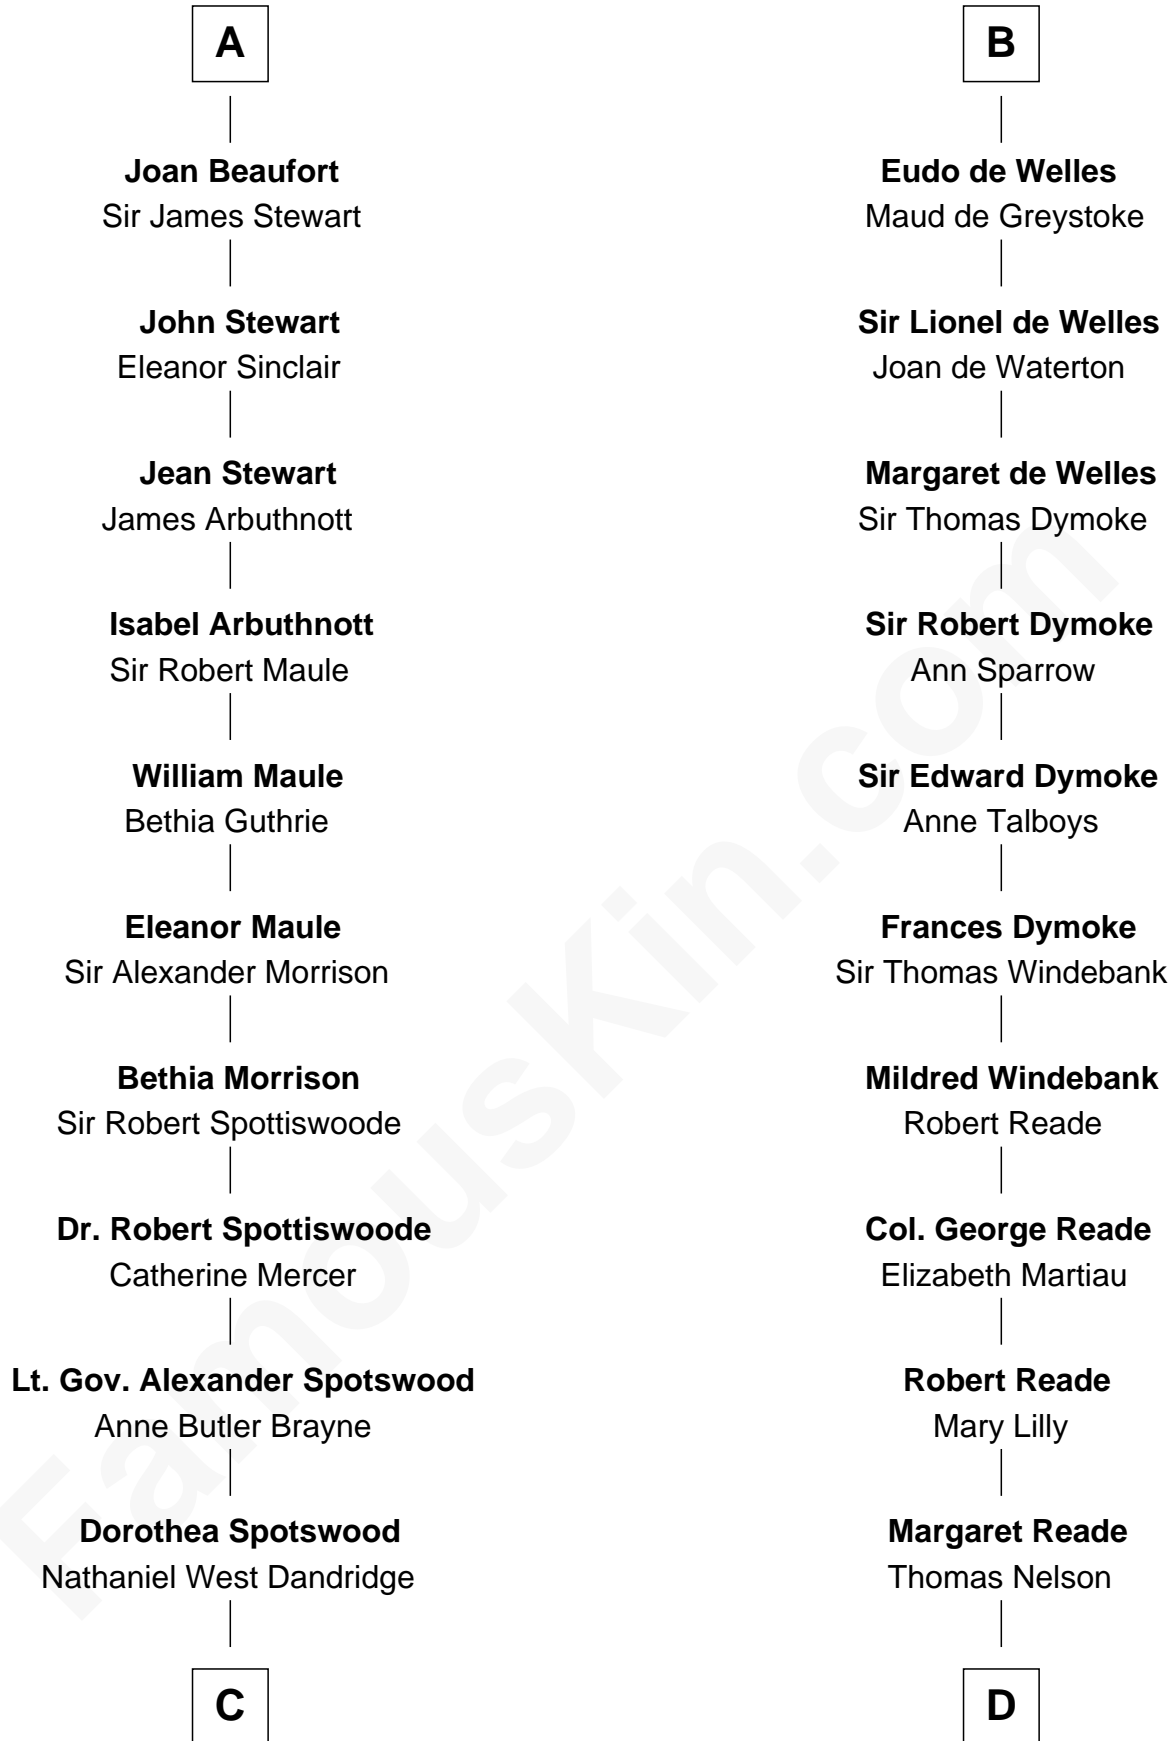

FamousKin.com

Relationship Chart of

Edith (Bolling) Wilson

First Lady of President Woodrow Wilson

18th cousin 3 times removed of

Thomas Nelson

Signer of the Declaration of Independence

C

Martha Dandridge

Archibald Payne

Catherine Payne

Archibald Bolling

Archibald Bolling

Anne E. Wigginton

William Holcombe Bolling

Sarah Spiers White