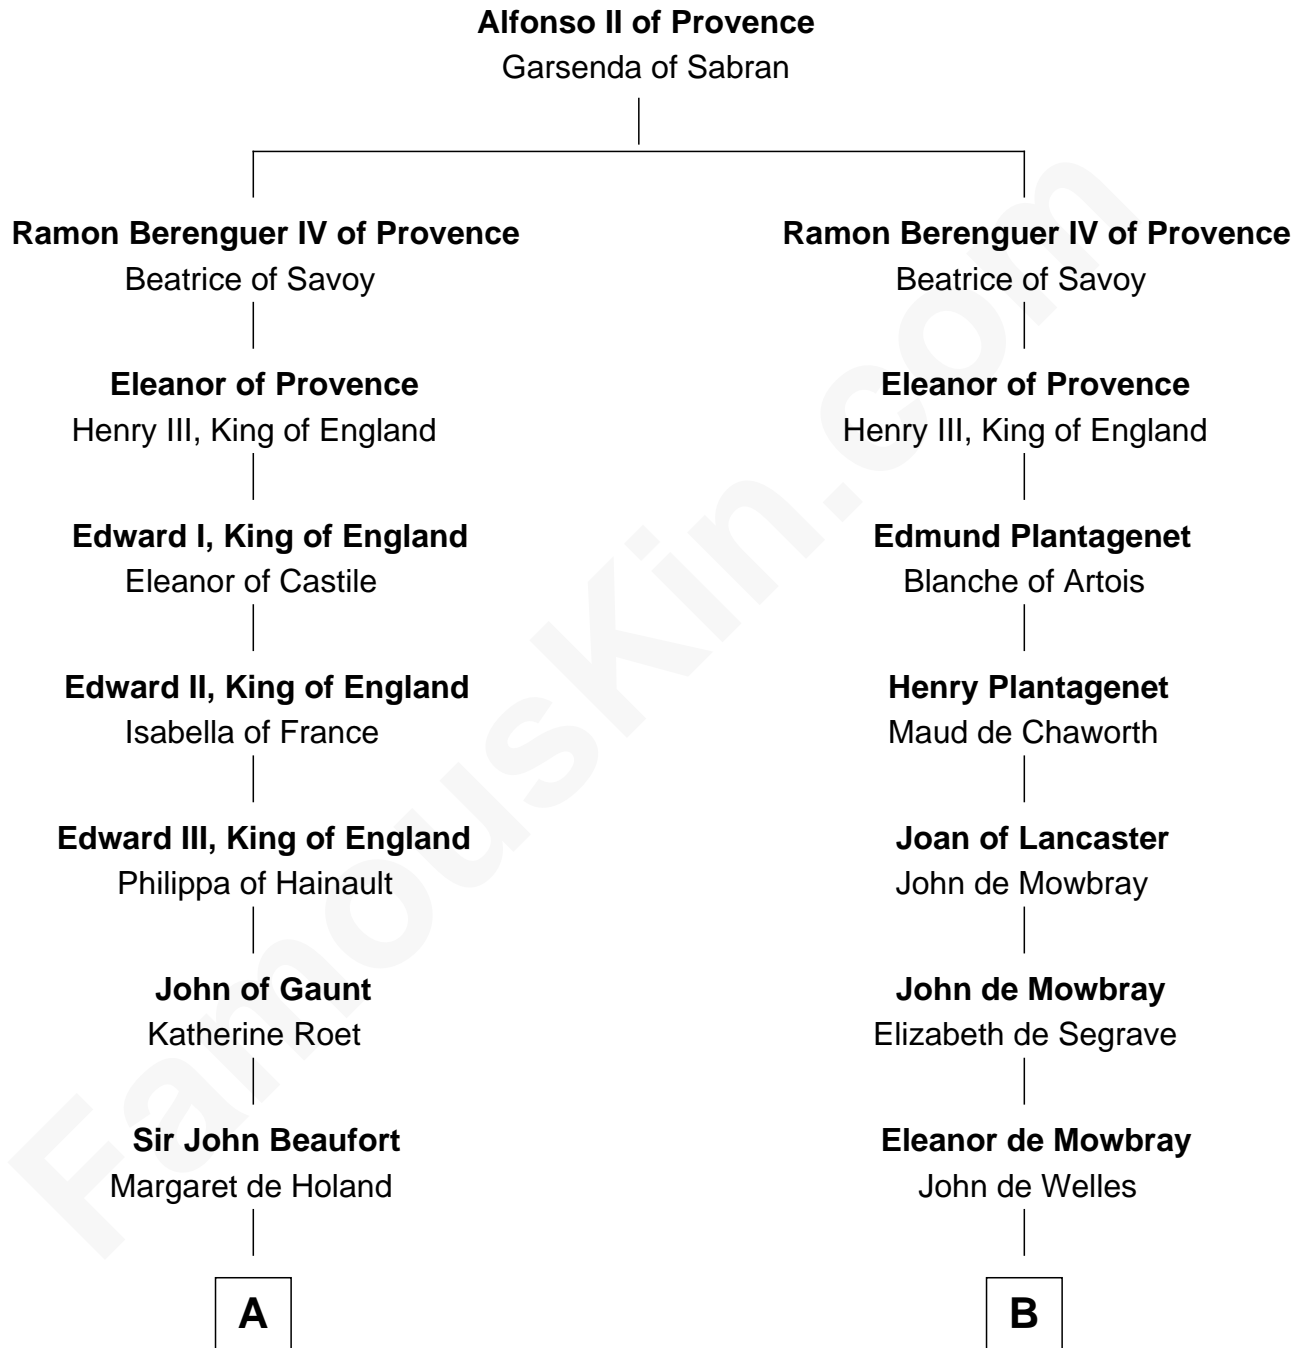

FamousKin.com

Relationship Chart of

Edith (Bolling) Wilson

First Lady of President Woodrow Wilson

18th cousin 3 times removed of

Thomas Nelson

Signer of the Declaration of Independence