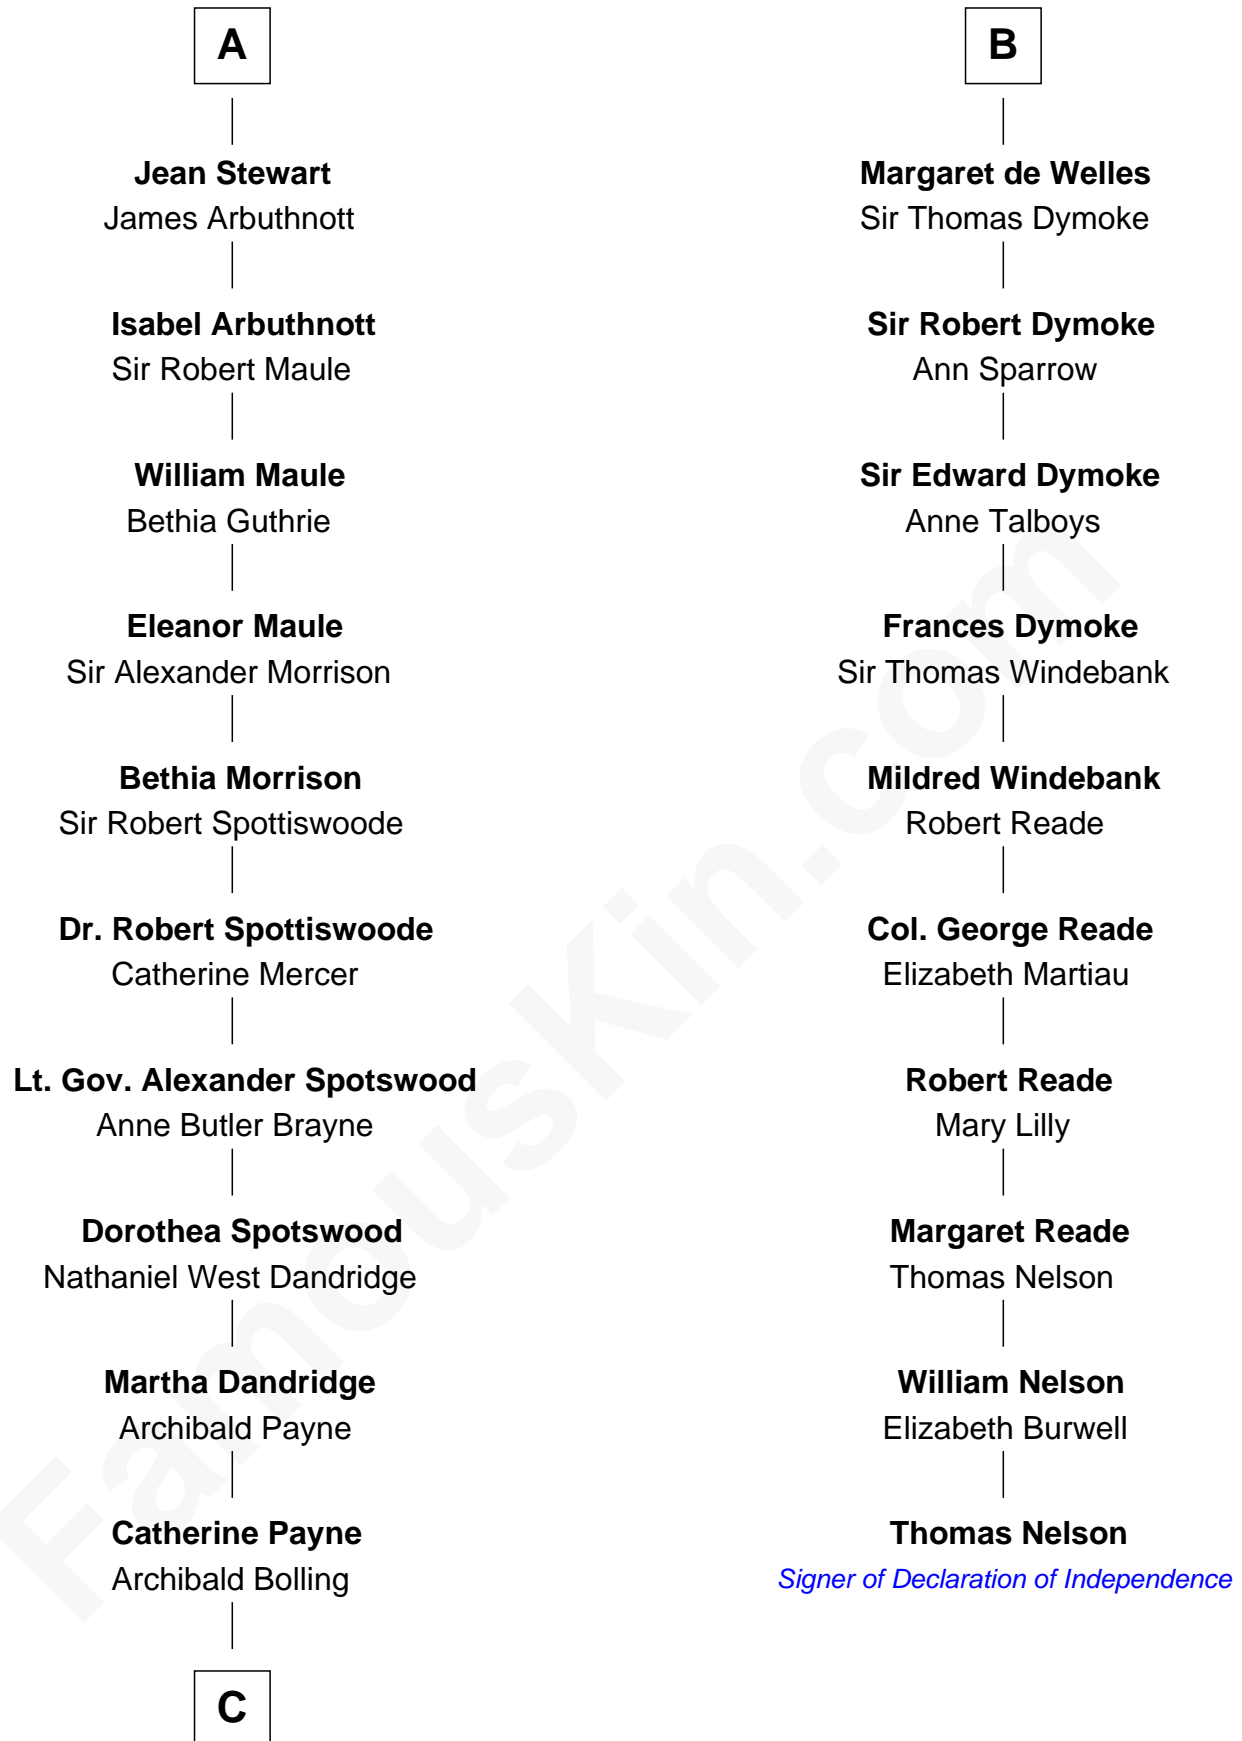

FamousKin.com

Relationship Chart of

Edith (Bolling) Wilson

First Lady of President Woodrow Wilson

16th cousin 3 times removed of

Thomas Nelson

Signer of the Declaration of Independence

C

—
Archibald Bolling

Anne E. Wigginton

—
William Holcombe Bolling

Sarah Spiers White

—
Edith (Bolling) Wilson

First Lady of Woodrow Wilson

FamousKin.com