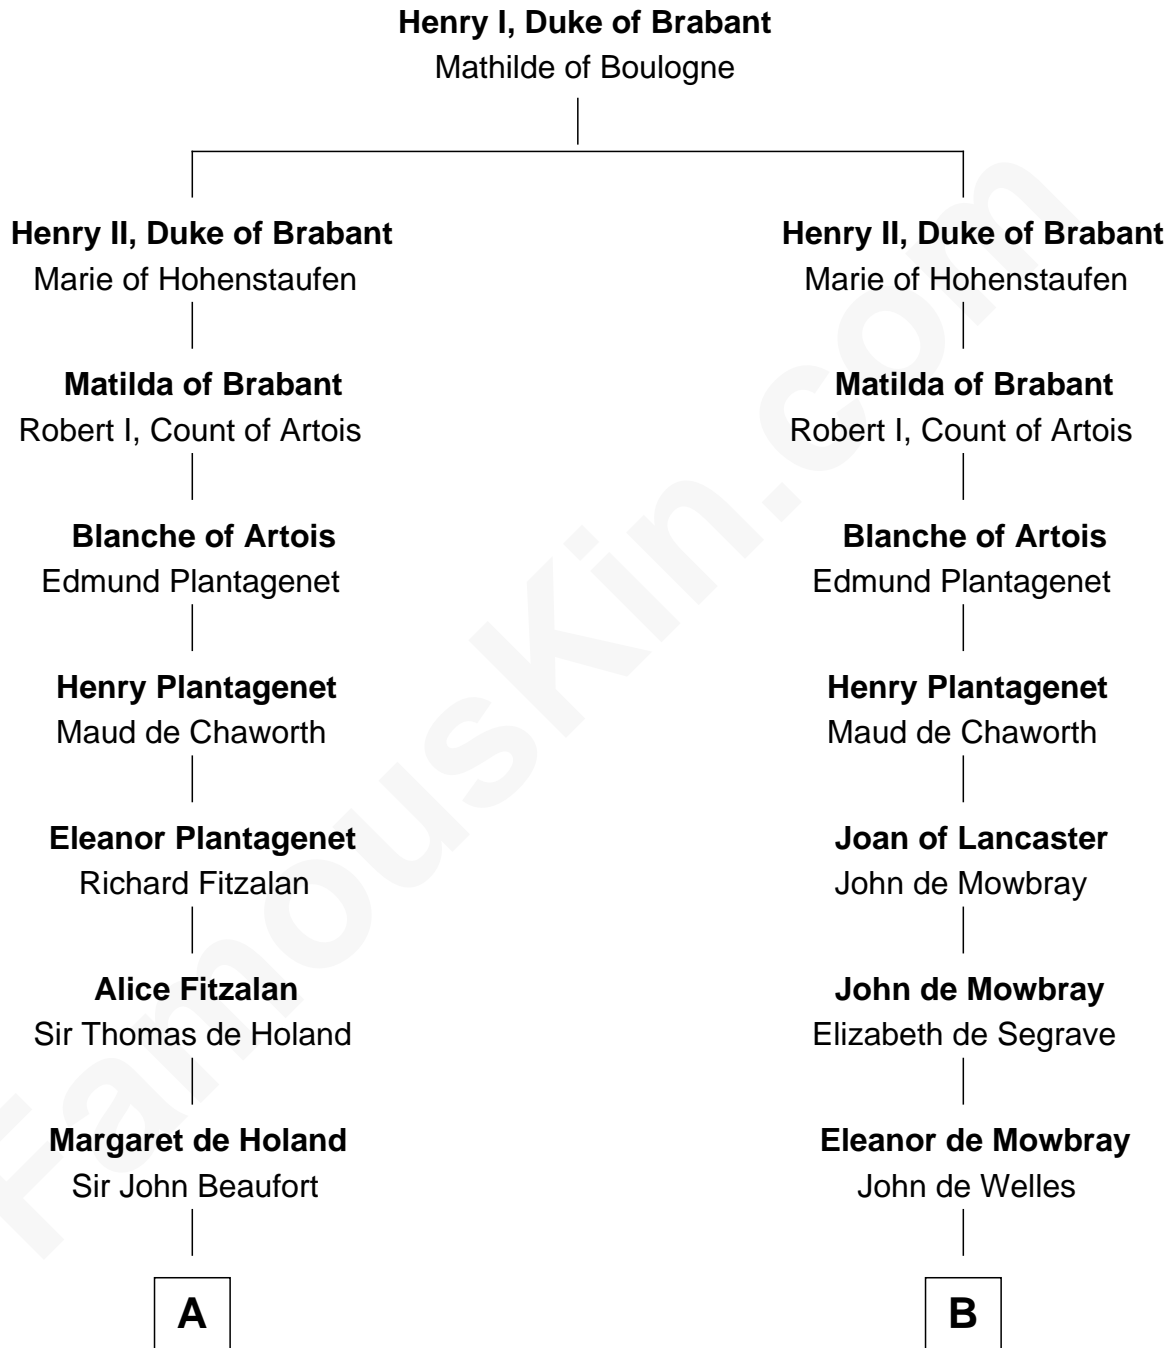

FamousKin.com

Relationship Chart of

Edith (Bolling) Wilson

First Lady of President Woodrow Wilson

18th cousin 3 times removed of

Thomas Nelson

Signer of the Declaration of Independence

C

Martha Dandridge

Archibald Payne

Catherine Payne

Archibald Bolling

Archibald Bolling

Anne E. Wigginton

William Holcombe Bolling

Sarah Spiers White

Edith (Bolling) Wilson

First Lady of Woodrow Wilson

D

William Nelson

Elizabeth Burwell

Thomas Nelson

Signer of Declaration of Independence

FamousKin.com