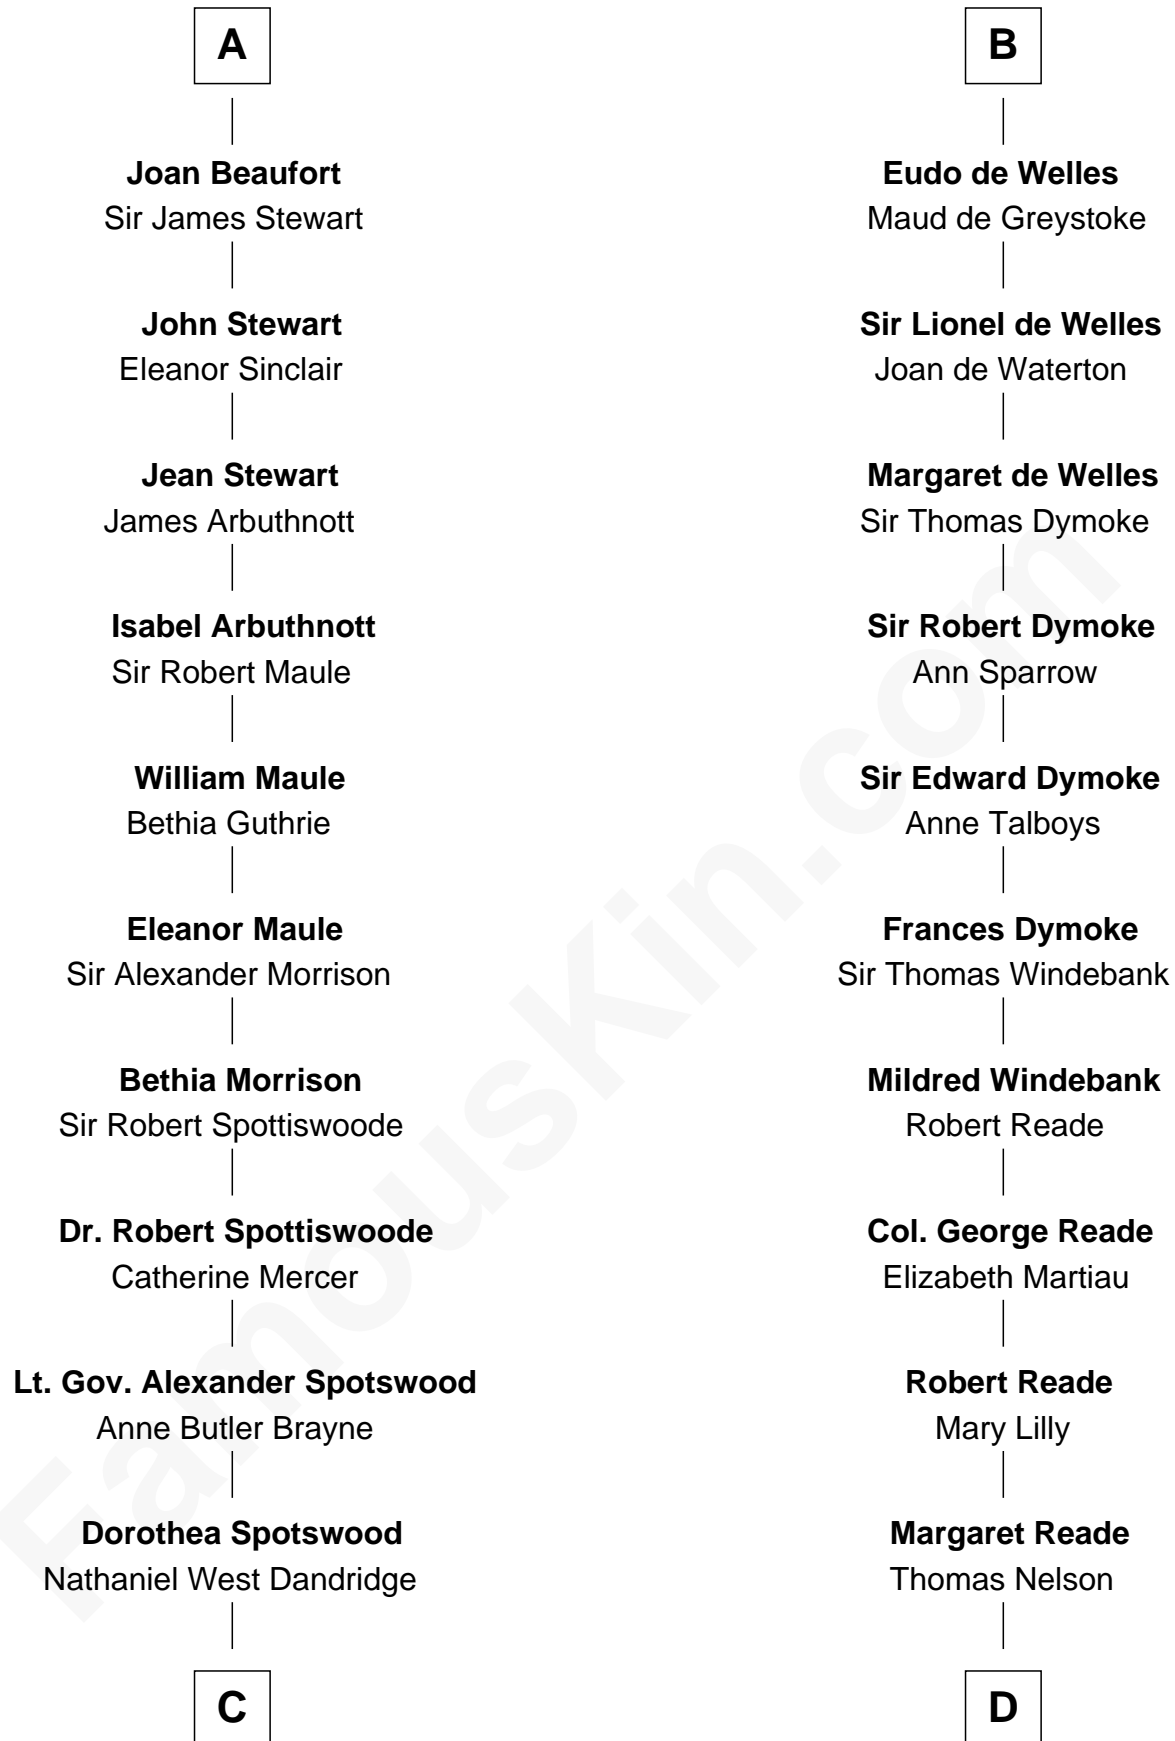

FamousKin.com

Relationship Chart of

Edith (Bolling) Wilson

First Lady of President Woodrow Wilson

18th cousin 3 times removed of

Thomas Nelson

Signer of the Declaration of Independence

C

Martha Dandridge

Archibald Payne

Catherine Payne

Archibald Bolling

Archibald Bolling

Anne E. Wigginton

William Holcombe Bolling

Sarah Spiers White